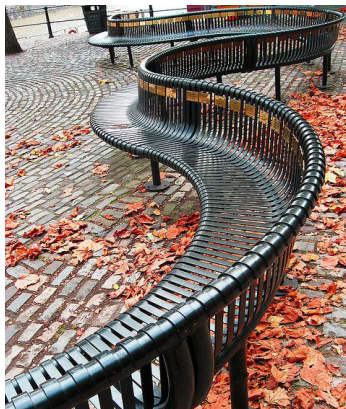

## 68. Picnic/Seating (Recreation Element)

**Definition** A recreation element consisting of one picnic table with seating or two benches to supplement a recreational facility.

**Design Criteria** Locations and quantities to be finalized during regulatory review..Seating should be so located as to enhance the function of a full recreation facility; if a facility requires seating already, this recreation element must provide necessary enhancement to the full facility.

### Supply Values

	Tots	Children	Teens	Young Adults	Adults	Seniors
Picnic/Seating	1	1	1.5	3	3	3

*Clockwise from top left:  
Serpentine park bench, traditional picnic  
table with attached benches, modular  
picnic table*