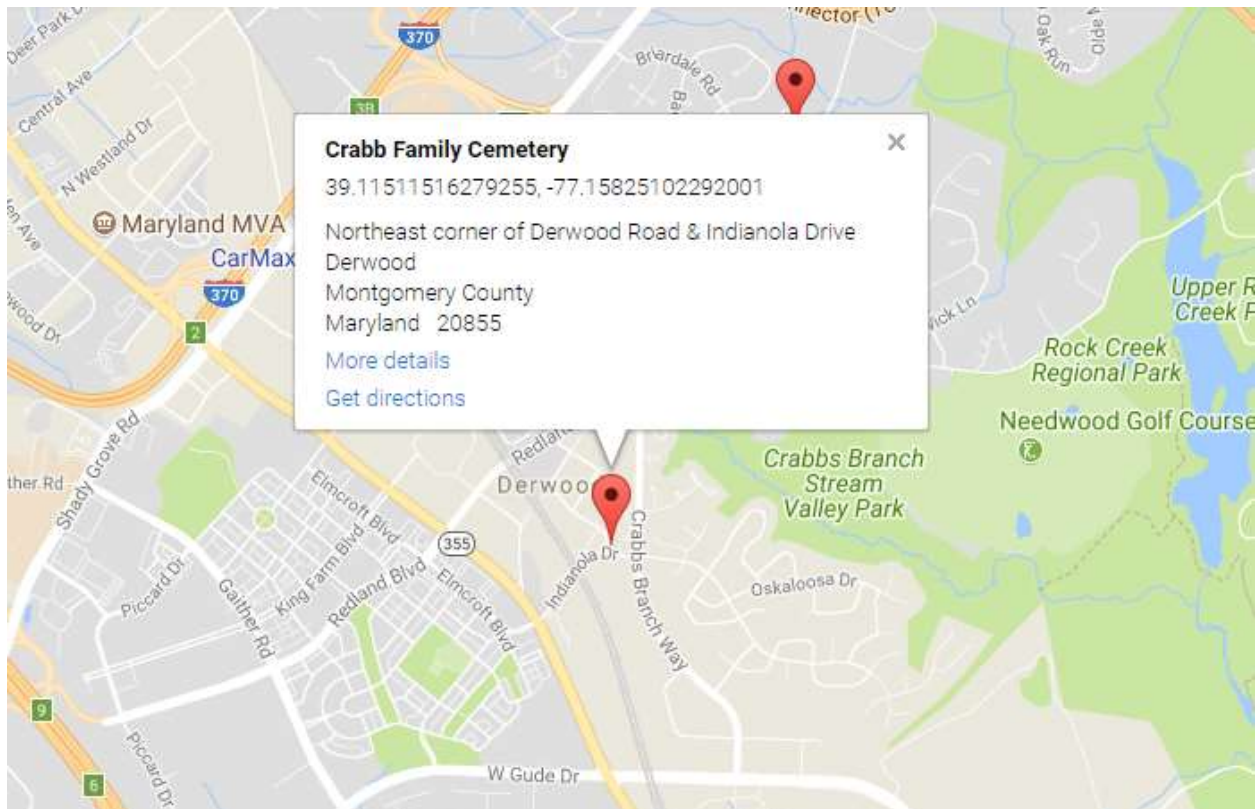

MONTGOMERY COUNTY CEMETERY INVENTORY REVISITED

BURIAL SITE INFORMATION

Name: Crabb Family Cemetery	Inventory ID: 053
Alternate name: Crabb-England-Howard Cemetery	County ID: M: 22-33-1
Address: 15807 Derwood Road, Rockville	
Website:	
GPS coordinates: Latitude: 39.115126	Longitude: -77.158246
FindaGrave: https://www.findagrave.com/cemetery/2140626	

Description: (markers, materials, arrangement, landscaping/vegetation, fence, paths and roads, etc.)

- **Quarter-acre lot at intersection of Derwood Road and Indianola Drive.**
- **Cemetery is maintained by the development homeowner's association.**
- **Surrounded by gated white composite fence.**
- **Large, dead tree in the middle of the enclosure.**

N/A

Anything of significance about this cemetery?

- **Burial site of Jeremiah Crabb, Rev. War officer and MoCo's first US Congressman**

SOURCES

Cite sources used and resources available:

Montgomery County Cemetery Inventory Photograph Log

Cemetery Name: Crabb Family Cemetery		Inventory ID: 053
Photographer: Michael Gnatiko		Date: 3/31/2018
Time	Photo No.	Description and direction you are facing
	1	Cemetery from intersection of Derwood Rd. and Indianola Dr., facing north
	2	Approach to gated cemetery, facing northeast
	3	Center of cemetery, facing northeast
	4	Panoramic from west to north to east
	5	Panoramic from east to south to west