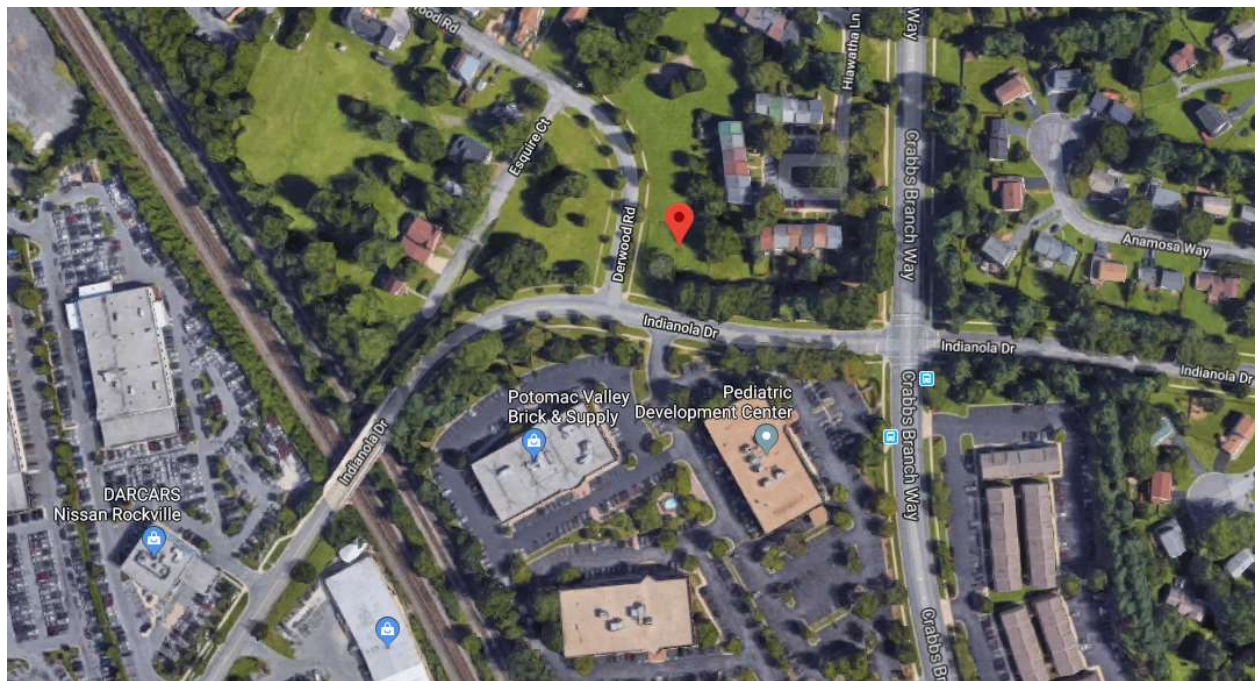

Montgomery County Cemetery Inventory Photograph Log

Cemetery Name: Crabb Family Cemetery		Inventory ID: 053
Photographer: Michael Gnatiko		Date: 3/31/2018
Time	Photo No.	Description and direction you are facing
	1	Cemetery from intersection of Derwood Rd. and Indianola Dr., facing north
	2	Approach to gated cemetery, facing northeast
	3	Center of cemetery, facing northeast
	4	Panoramic from west to north to east
	5	Panoramic from east to south to west