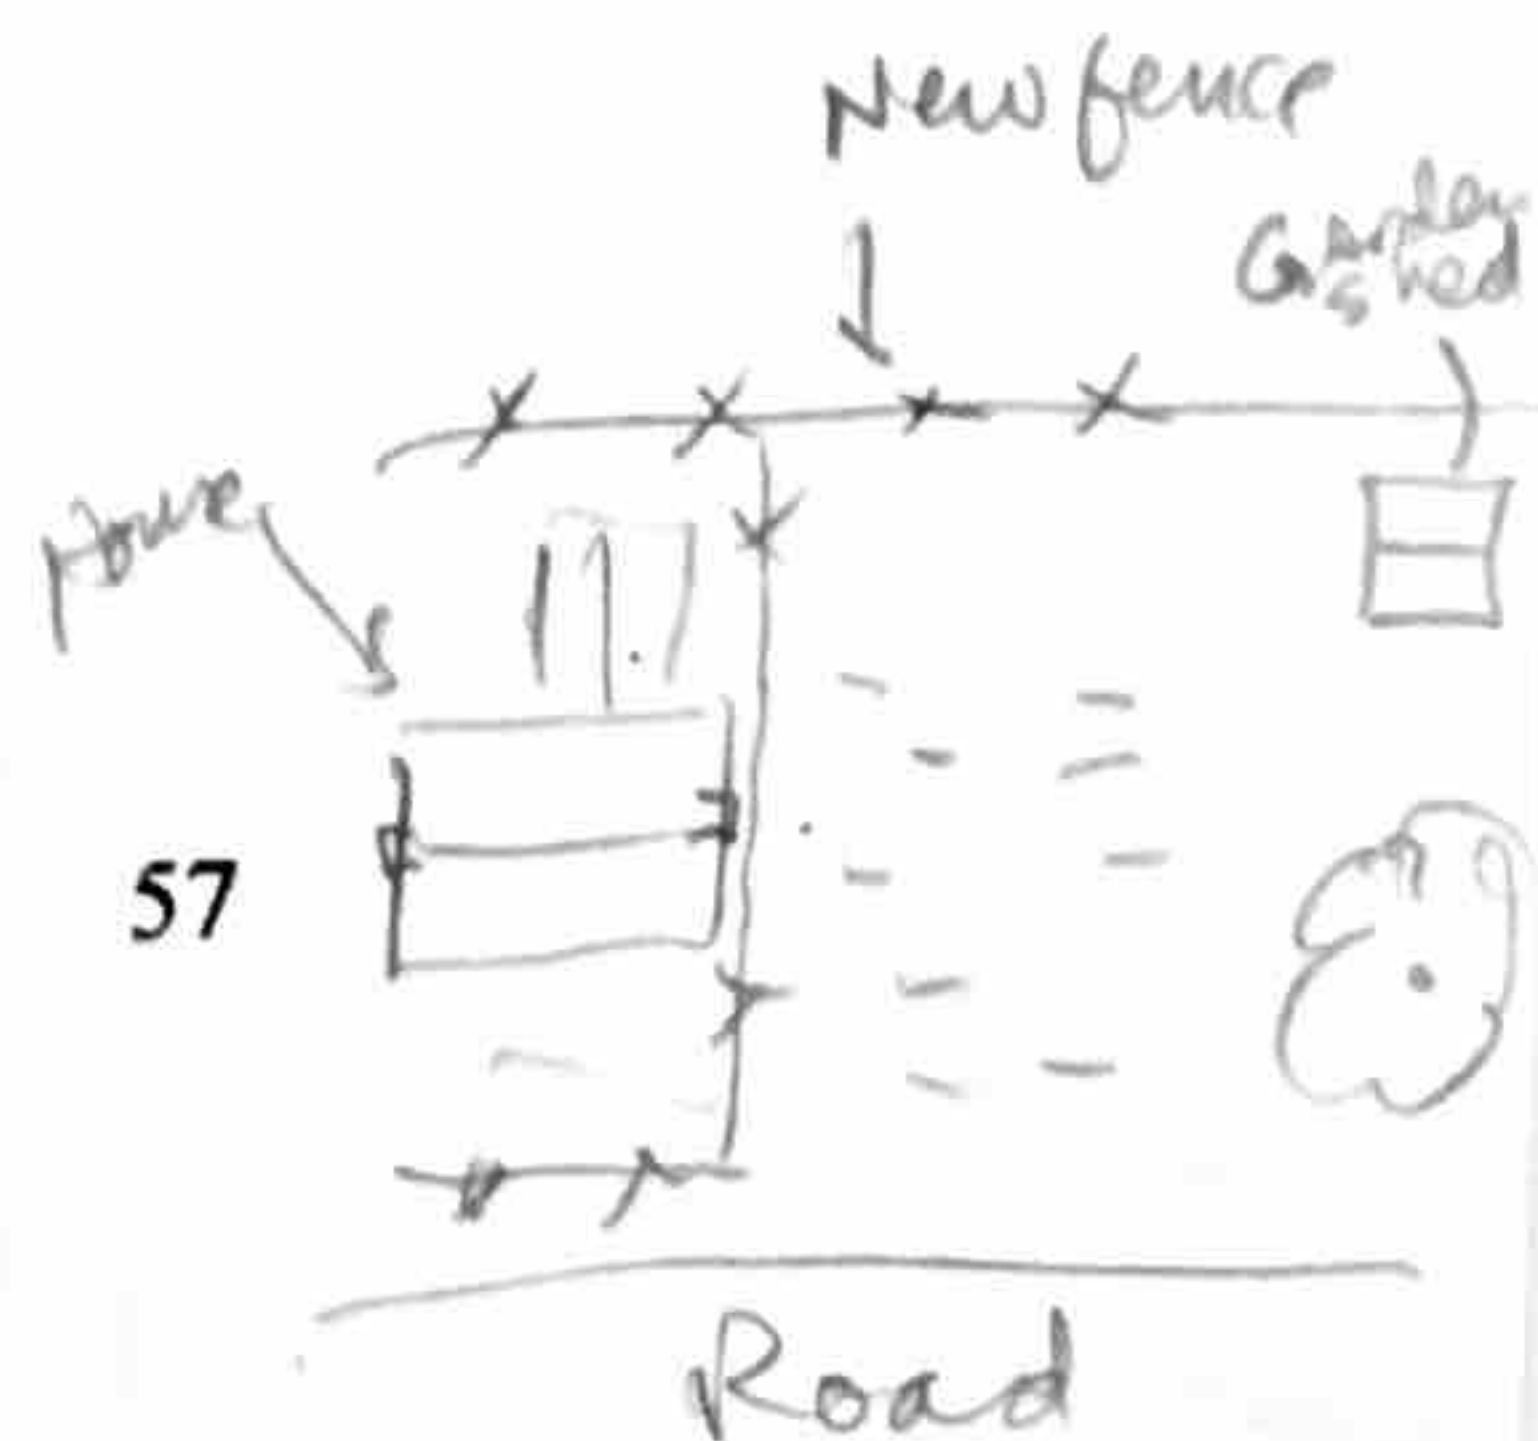

# Montgomery County Cemetery Inventory

ID: 57

Name: <sup>Wilcox</sup> Burton Family Cemetery

Alternate name:

Address: <sup>20</sup> 37~~90~~ ~~Wilcox~~ Bell Road on right side of dead end.

Town: Burtonsville

ADC Map Page 23 Grid E-12

Type  
 Religious  
 Family Burton  
 Private  
 Other

Association  
 Free black  
 Enslaved  
 Ethnic  
 Prehistoric

Setting  Rural  Urban  Suburban  Forested  Other

Condition  Excellent  Good  Fair  Poor 8/20/04

Negative Impacts (vandalism, dumping, neglect, encroachment, etc) development

Approximate no. of burials 25 Date range of burials 1840 - (possibly 1810-30)

Description (markers, materials, arrangement, landscaping, fence, paths and roads, etc.)

MOWED - WELL MAINTAINED 100' x 100' Marble, granite, slate possibly earlier than 1840s

ISAAC & Keturah B. BURTON D. 1873 D. 1877

STONE 1813 & 1823 - slate  
LARGE ~~ROCK~~ <sup>CEP</sup> ~~POLE~~ <sup>AR</sup> ~~TREE~~ ~~OLD~~ ~~GRAVE~~