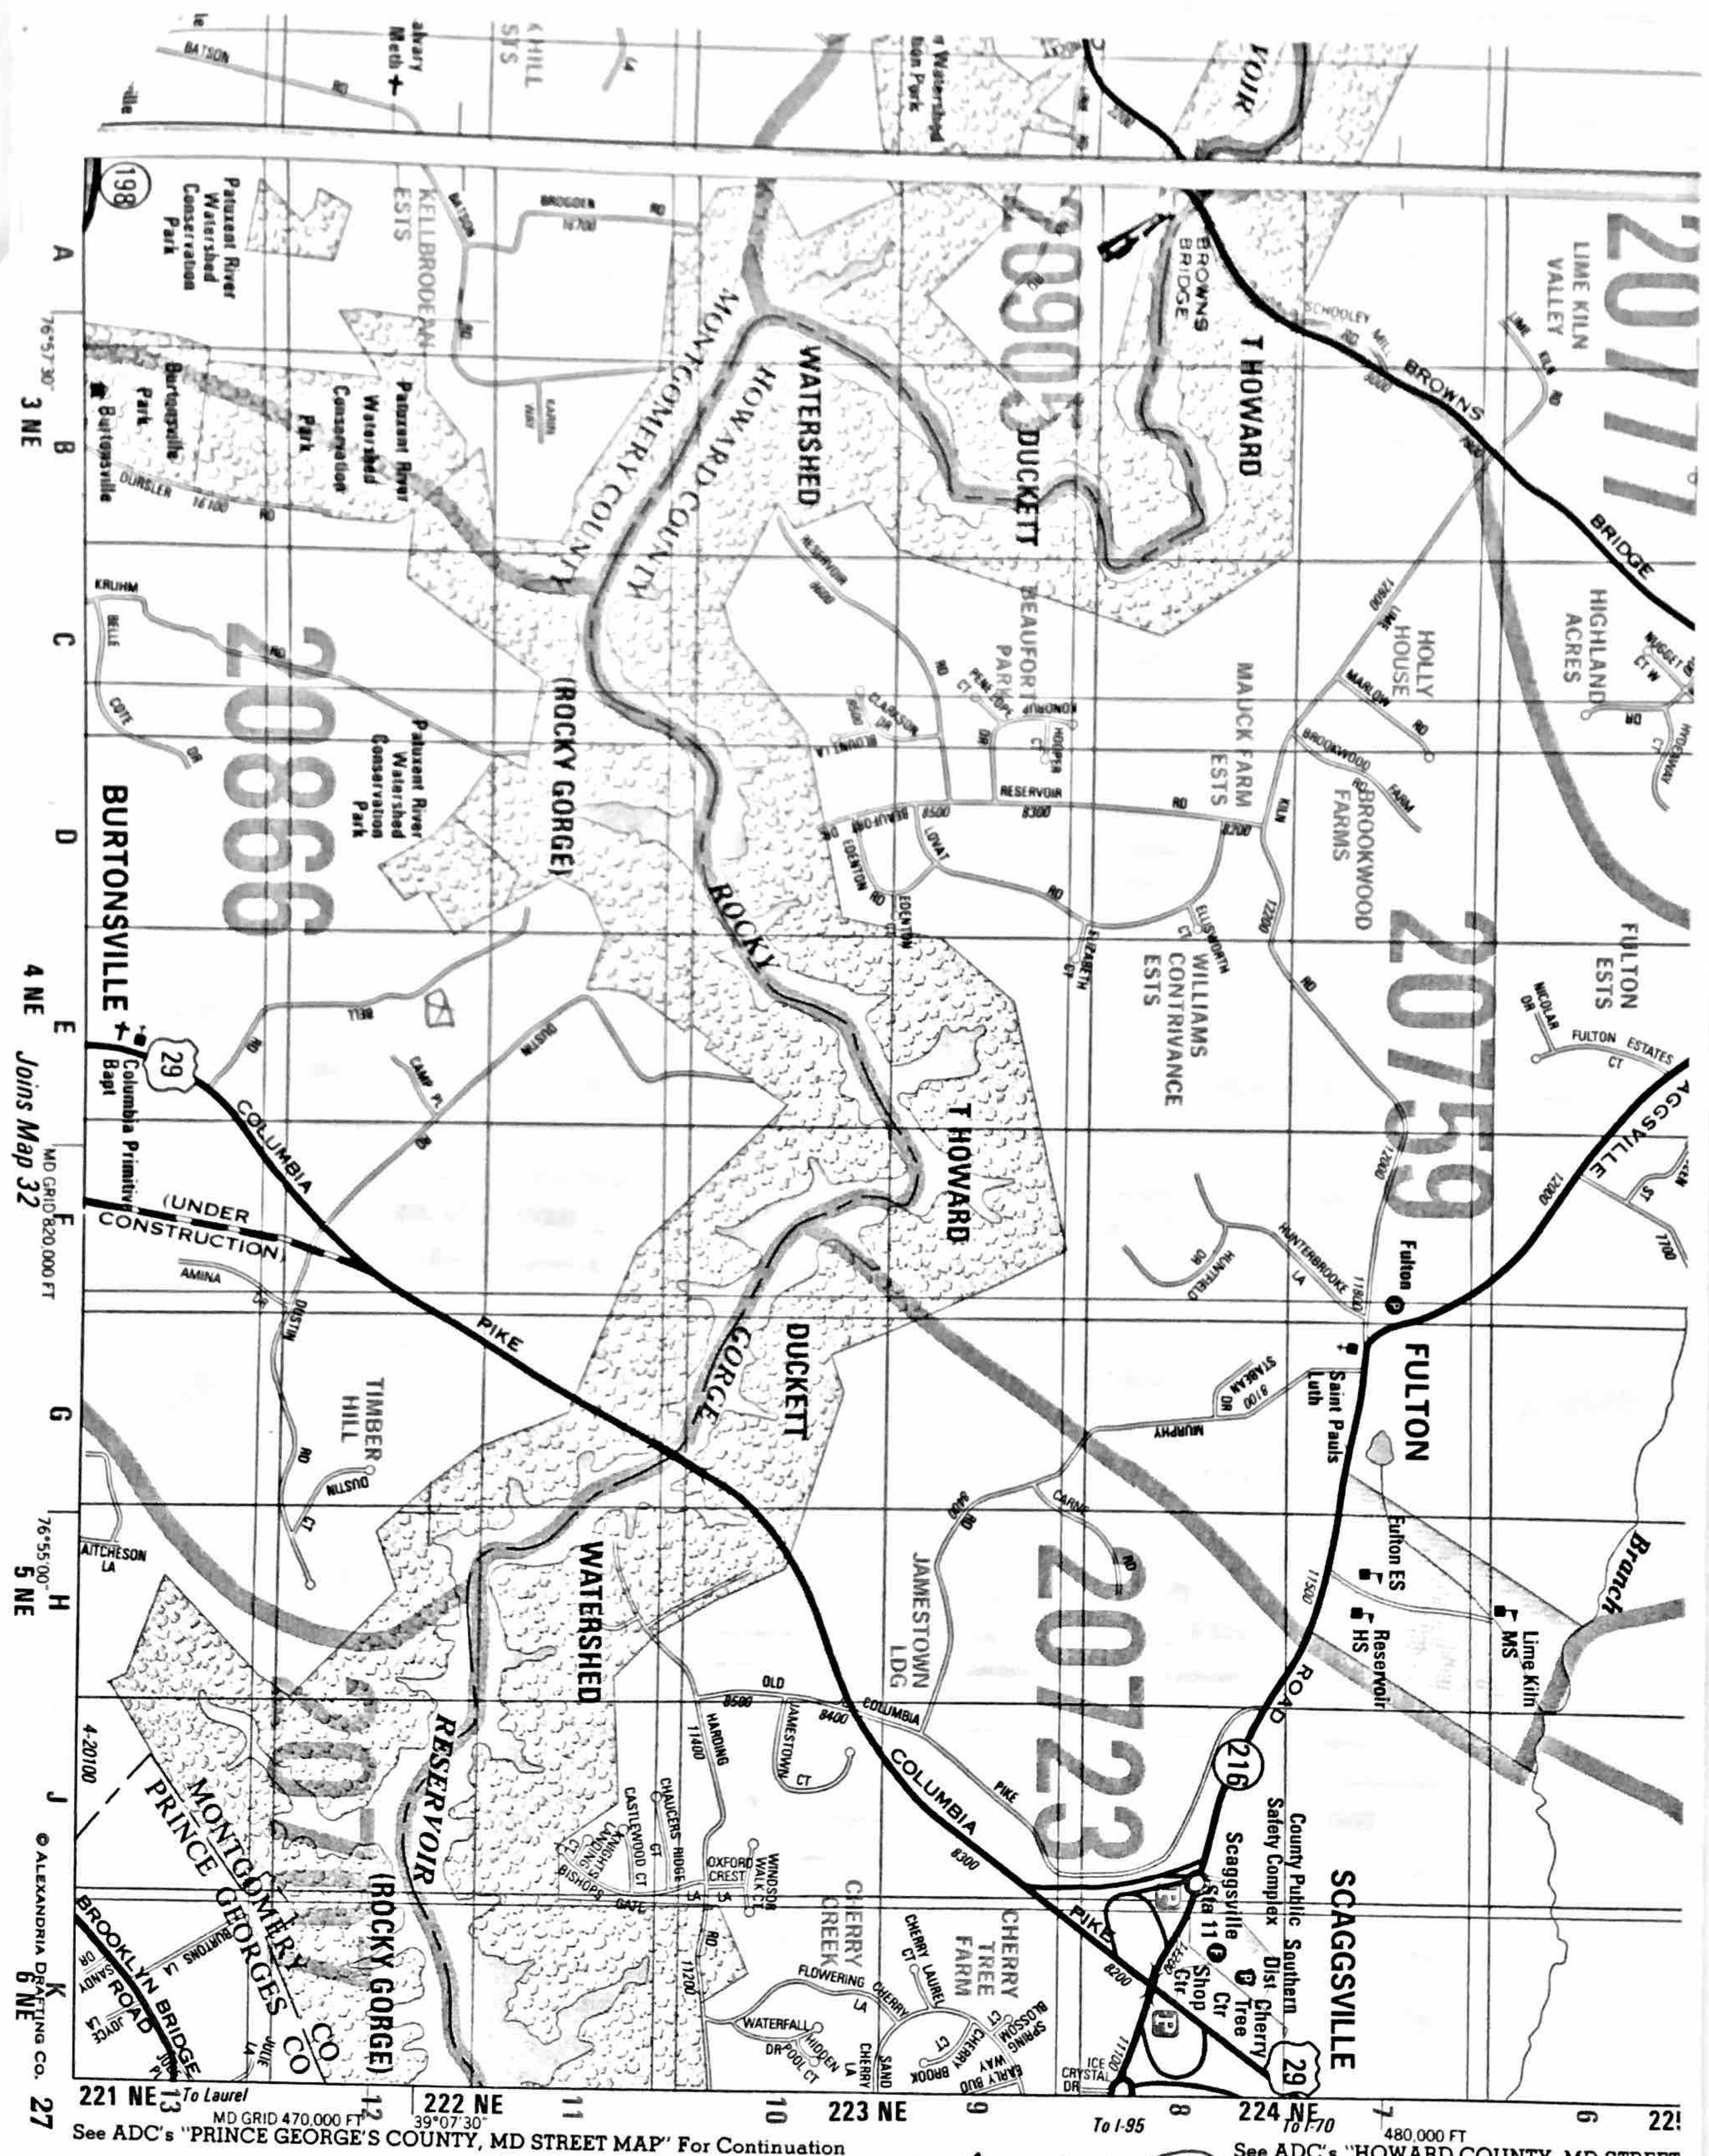

57
BUETON-WILCOX FAMILY CEMETERY
3720 BELL RD.
BURTONSVILLE

ADC '04 (23)