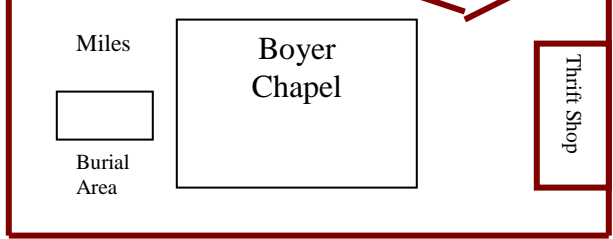

Section III

Proposed

Private Property
Back of Druid Theater
Rite Aid Drugstore

Section II

Private Roadway (Dirt)

Back of Clodfelter
Property

Property
fronts
Route
108

House

Section I

Walkway

Side Walk

Miles

Burial
Area

Boyer
Chapel

Thrift Shop

Access →

Drawing
Not To
Scale

Leland
Cyprus

Parking Lot
for
Cemetery,
Thrift
Shop, and
Church
Overflow

Route 124 Woodfield Road