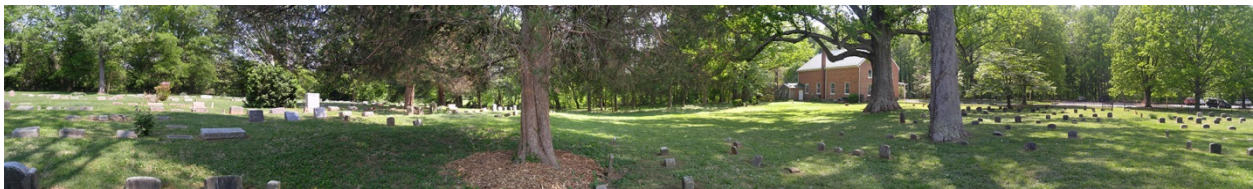

- <https://mht.maryland.gov/secure/medusa/PDF/Montgomery/M:%2028-11-5.pdf>

Montgomery County Cemetery Inventory Photograph Log

Cemetery Name: Sandy Spring Friends Meeting House Cemetery		Inventory ID: 084
Photographer: Meredith Gorres, Anastasia Poulos		Date: 5/12/2018
Time	Photo No.	Description and direction you are facing (Ex: detail of wall around Carr plot facing North)
2:35 pm	1	Cemetery from Meeting House Road, facing east
	2	Approach to cemetery from entrance gate, facing east
	3	Panoramic from west to north to east
	4	Panoramic from east to south to west
	5	Memorial Grove for scattering ashes, facing southeast
2:45 pm	6	Tree roots encompassing grave markers

1. Cemetery from Meeting House Road, facing east

2. Approach to cemetery from entrance gate, facing east

3. Panoramic from west to north to east

4. Panoramic from east to south to west

5. Memorial Grove for scattering ashes, facing southeast