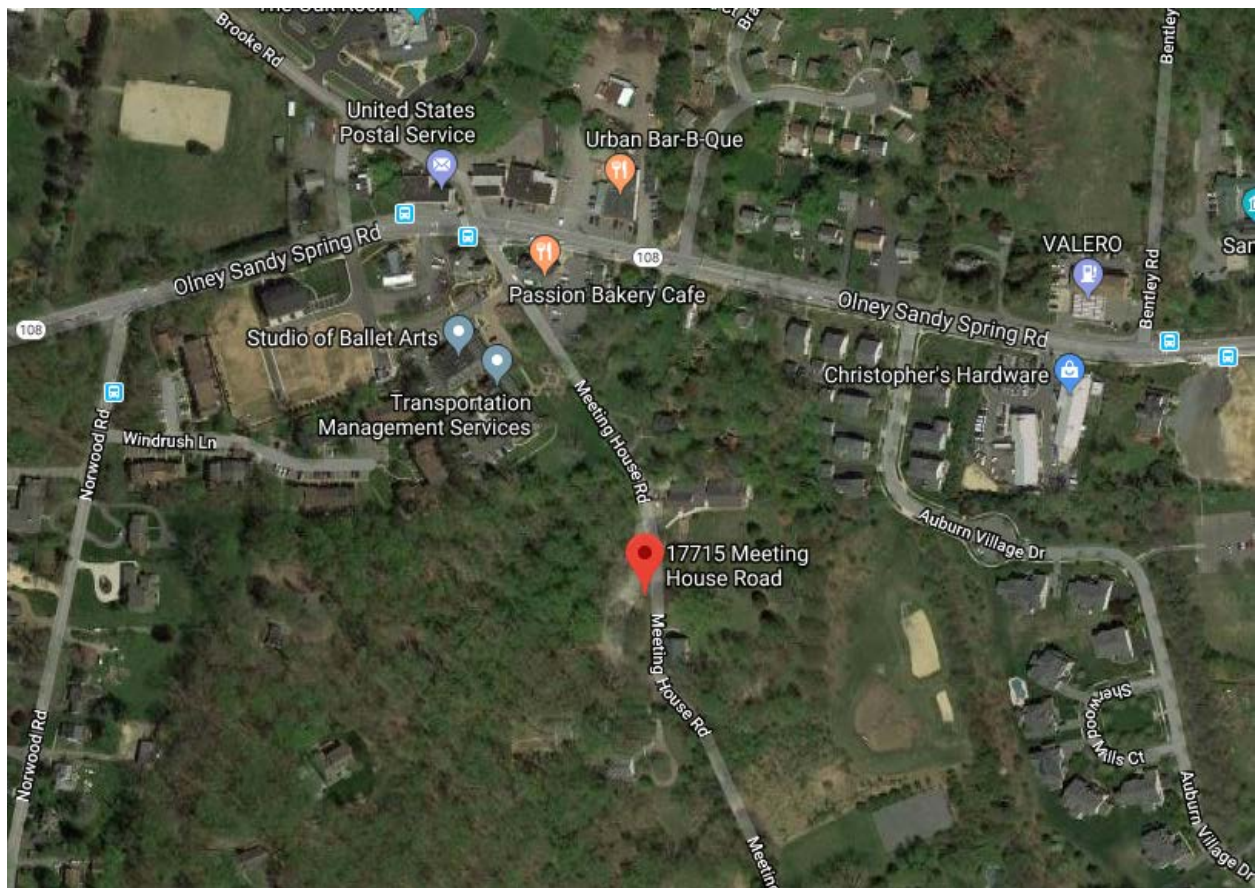

Montgomery County Cemetery Inventory Photograph Log

Cemetery Name: Sandy Spring Friends Meeting House Cemetery		Inventory ID: 084
Photographer: Meredith Gorres, Anastasia Poulos		Date: 5/12/2018
Time	Photo No.	Description and direction you are facing (Ex: detail of wall around Carr plot facing North)
2:35 pm	1	Cemetery from Meeting House Road, facing east
|	2	Approach to cemetery from entrance gate, facing east
|	3	Panoramic from west to north to east
|	4	Panoramic from east to south to west
|	5	Memorial Grove for scattering ashes, facing southeast
2:45 pm	6	Tree roots encompassing grave markers