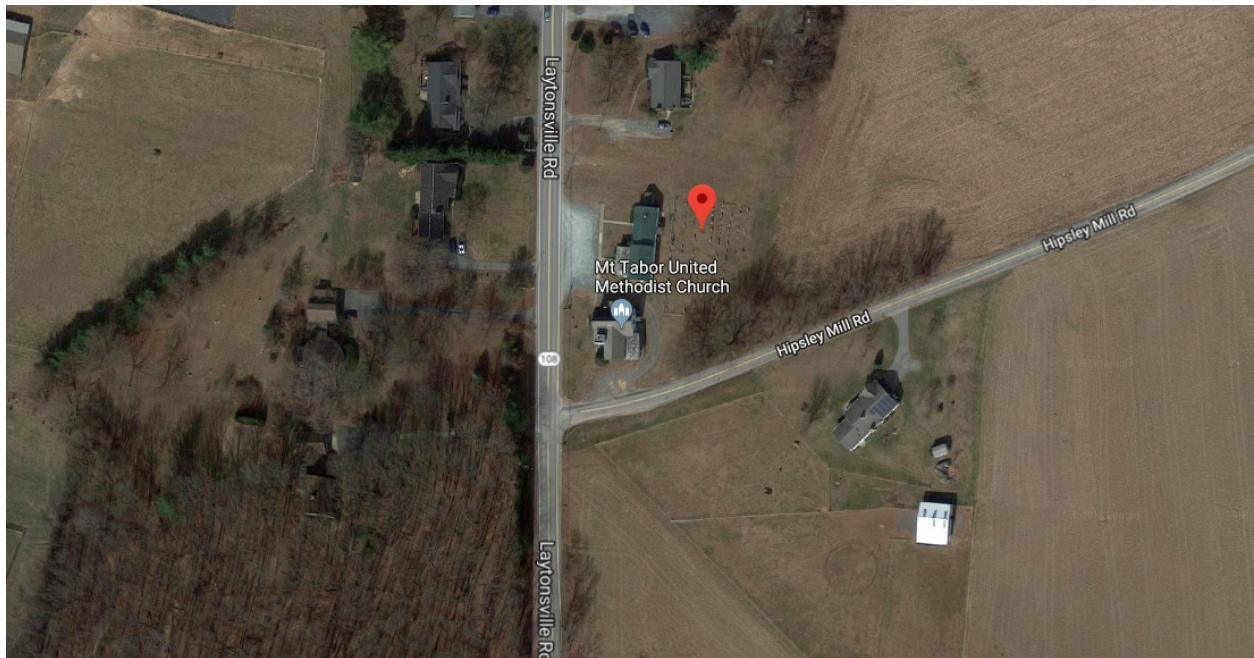

Montgomery County Cemetery Inventory Photograph Log

Cemetery Name: Mt. Tabor United Methodist Church Cemetery		Inventory ID: 112
Photographer: Bryan Main		Date: 5/13/2018
Time	Photo No.	Description and direction you are facing
12:00 pm	1	Approach to cemetery between church and hall, facing east
|	2	Cemetery entrance, facing northeast
|	3	Panoramic from west to north to east
12:15 pm	4	Panoramic from east to south to west