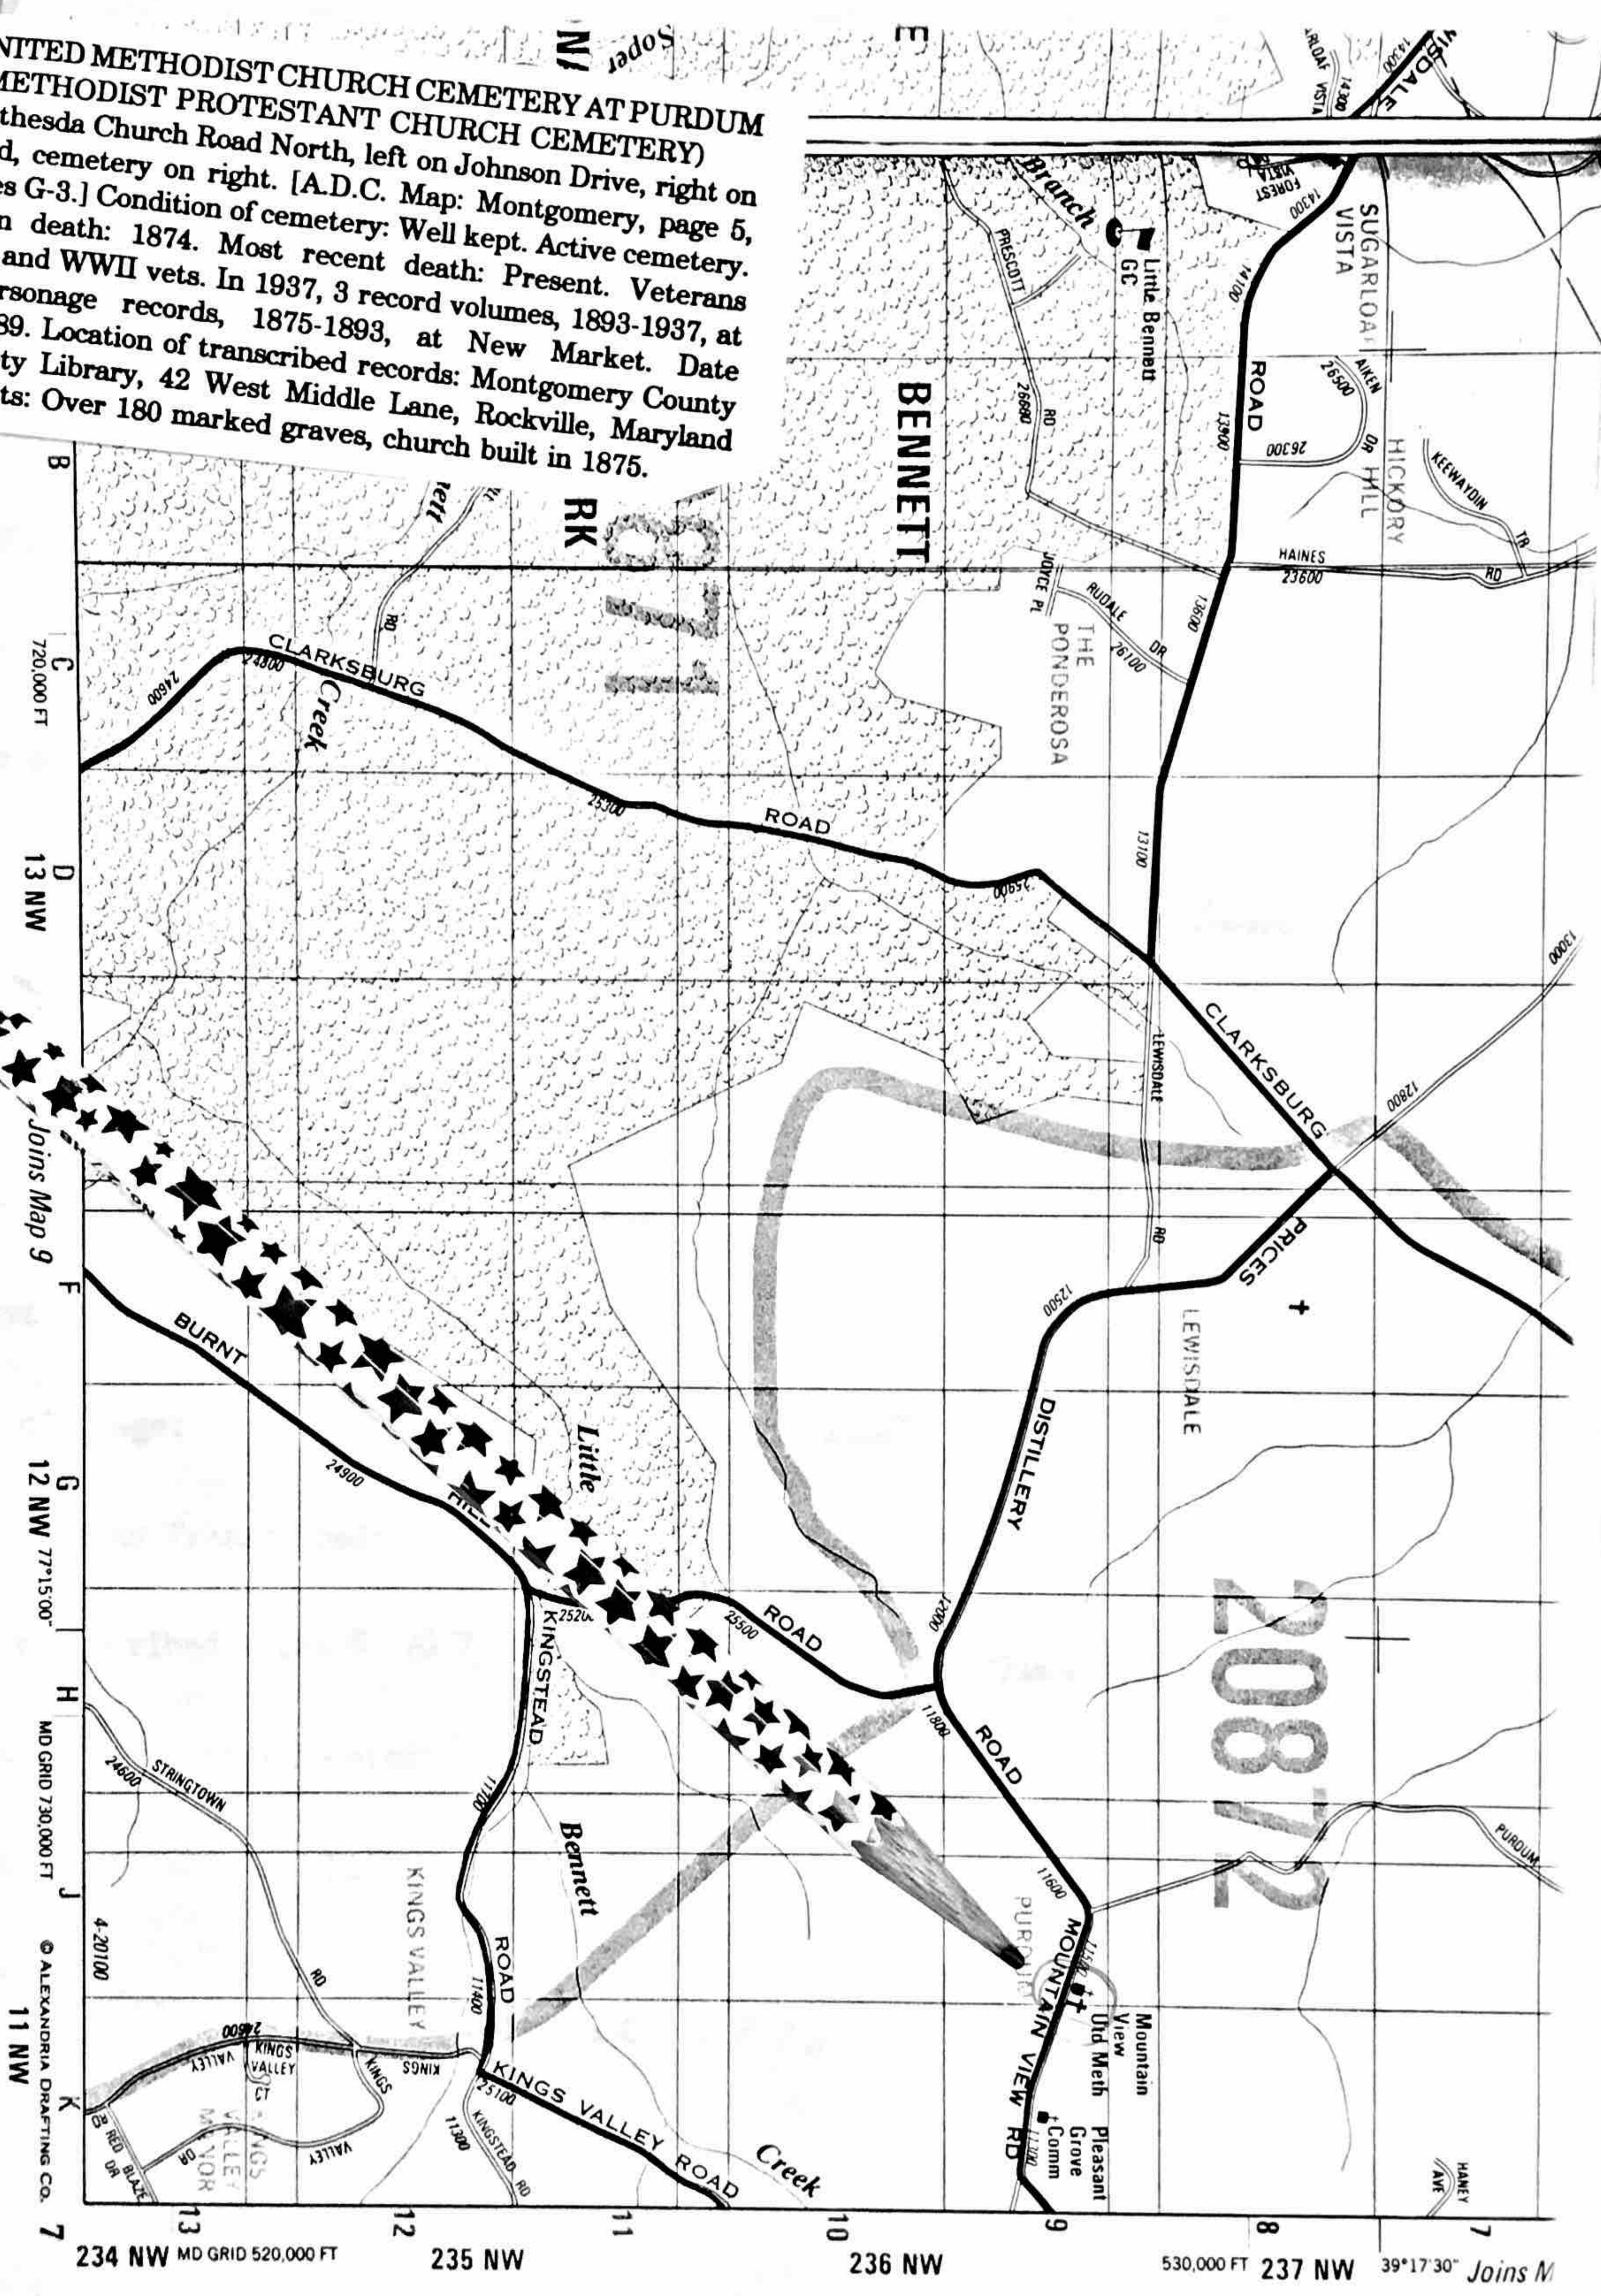

UNITED METHODIST CHURCH CEMETERY AT PURDUM
NEW METHODIST PROTESTANT CHURCH CEMETERY
Locations: Bethesda Church Road North, left on Johnson Drive, right on
Mt. View Road, cemetery on right. [A.D.C. Map: Montgomery, page 5,
grid coordinates G-3.] Condition of cemetery: Well kept. Active cemetery.
Earliest known death: 1874. Most recent death: Present. Veterans
interred: WWI and WWII vets. In 1937, 3 record volumes, 1893-1937, at
Kempton parsonage records, 1875-1893, at New Market. Date
transcribed: 1989. Location of transcribed records: Montgomery County
Historical Society Library, 42 West Middle Lane, Rockville, Maryland
20850. Comments: Over 180 marked graves, church built in 1875.

115 MOUNTAIN VIEW UMC CEMETERY
11501 MOUNTAIN VIEW ROAD
PURDUM

Map 3

ALEXANDRIA DRAFTING CO.

530,000 FT 237 NW 39°17'30" Joins M