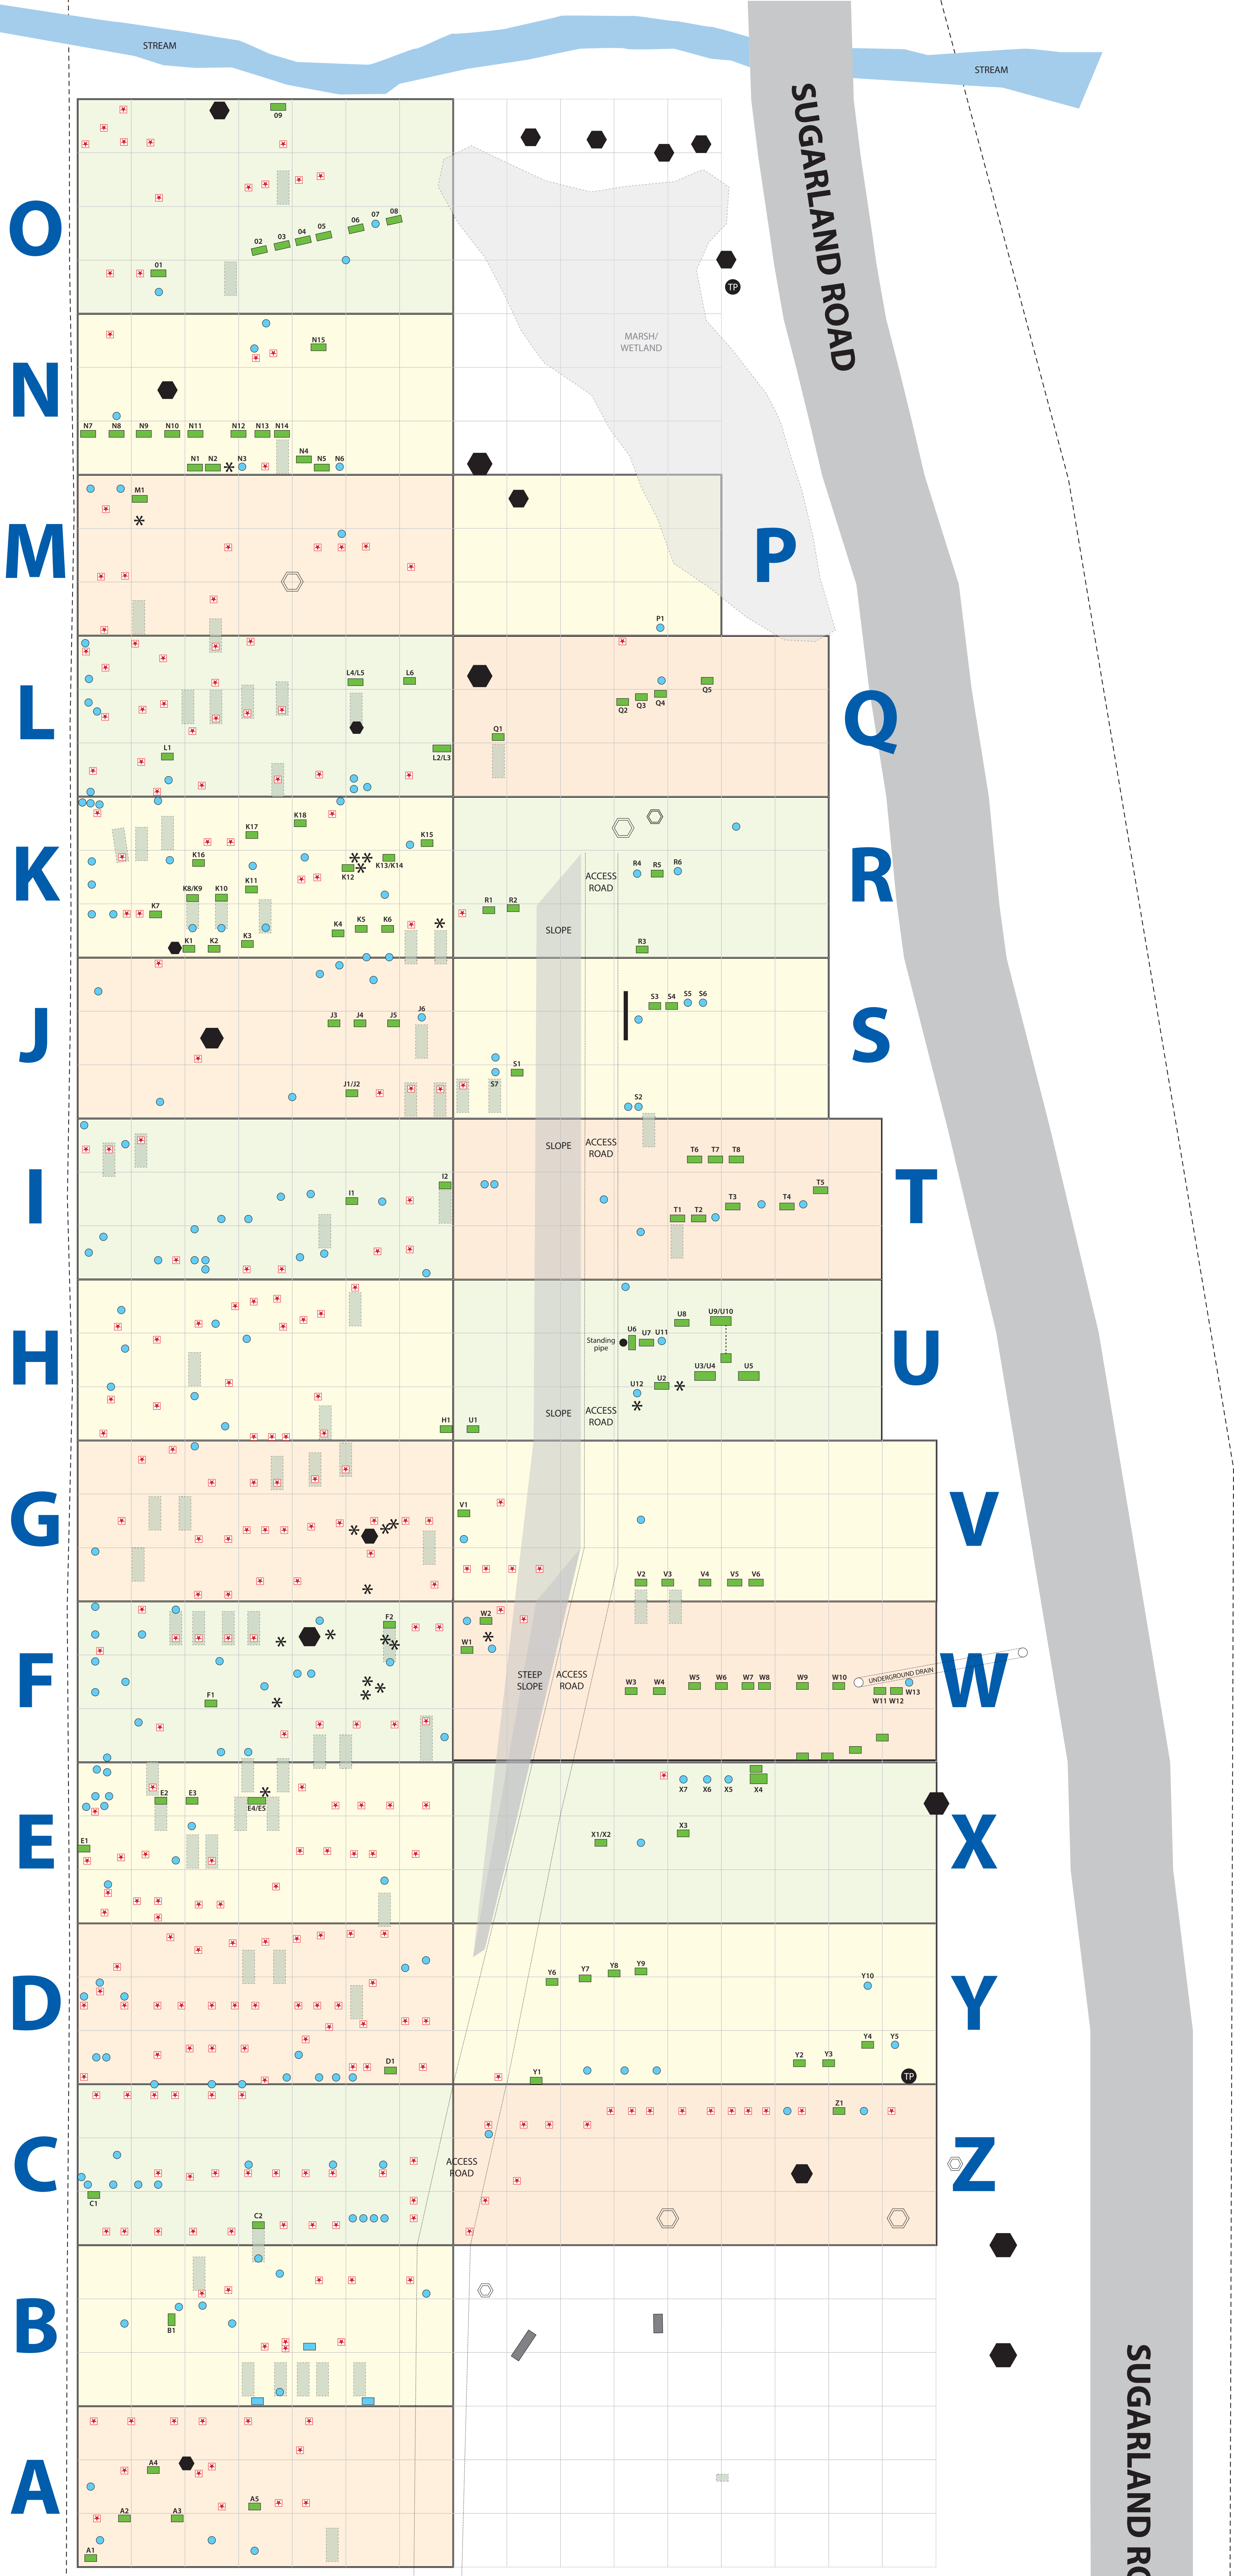

ST PAUL COMMUNITY CHURCH, POOLSVILLE, MARYLAND

LEGEND

- Grave marker with Name/Info
- Placemaker - No info
- Flagged burial
- Depression
- Concrete
- Tree
- Dead tree/shrub
- Plant/shrub

0 10' 20' 30' 40' 50'

Map prepared by Glenn Wallace.
Send updates to glennrwallace@gmail.com.