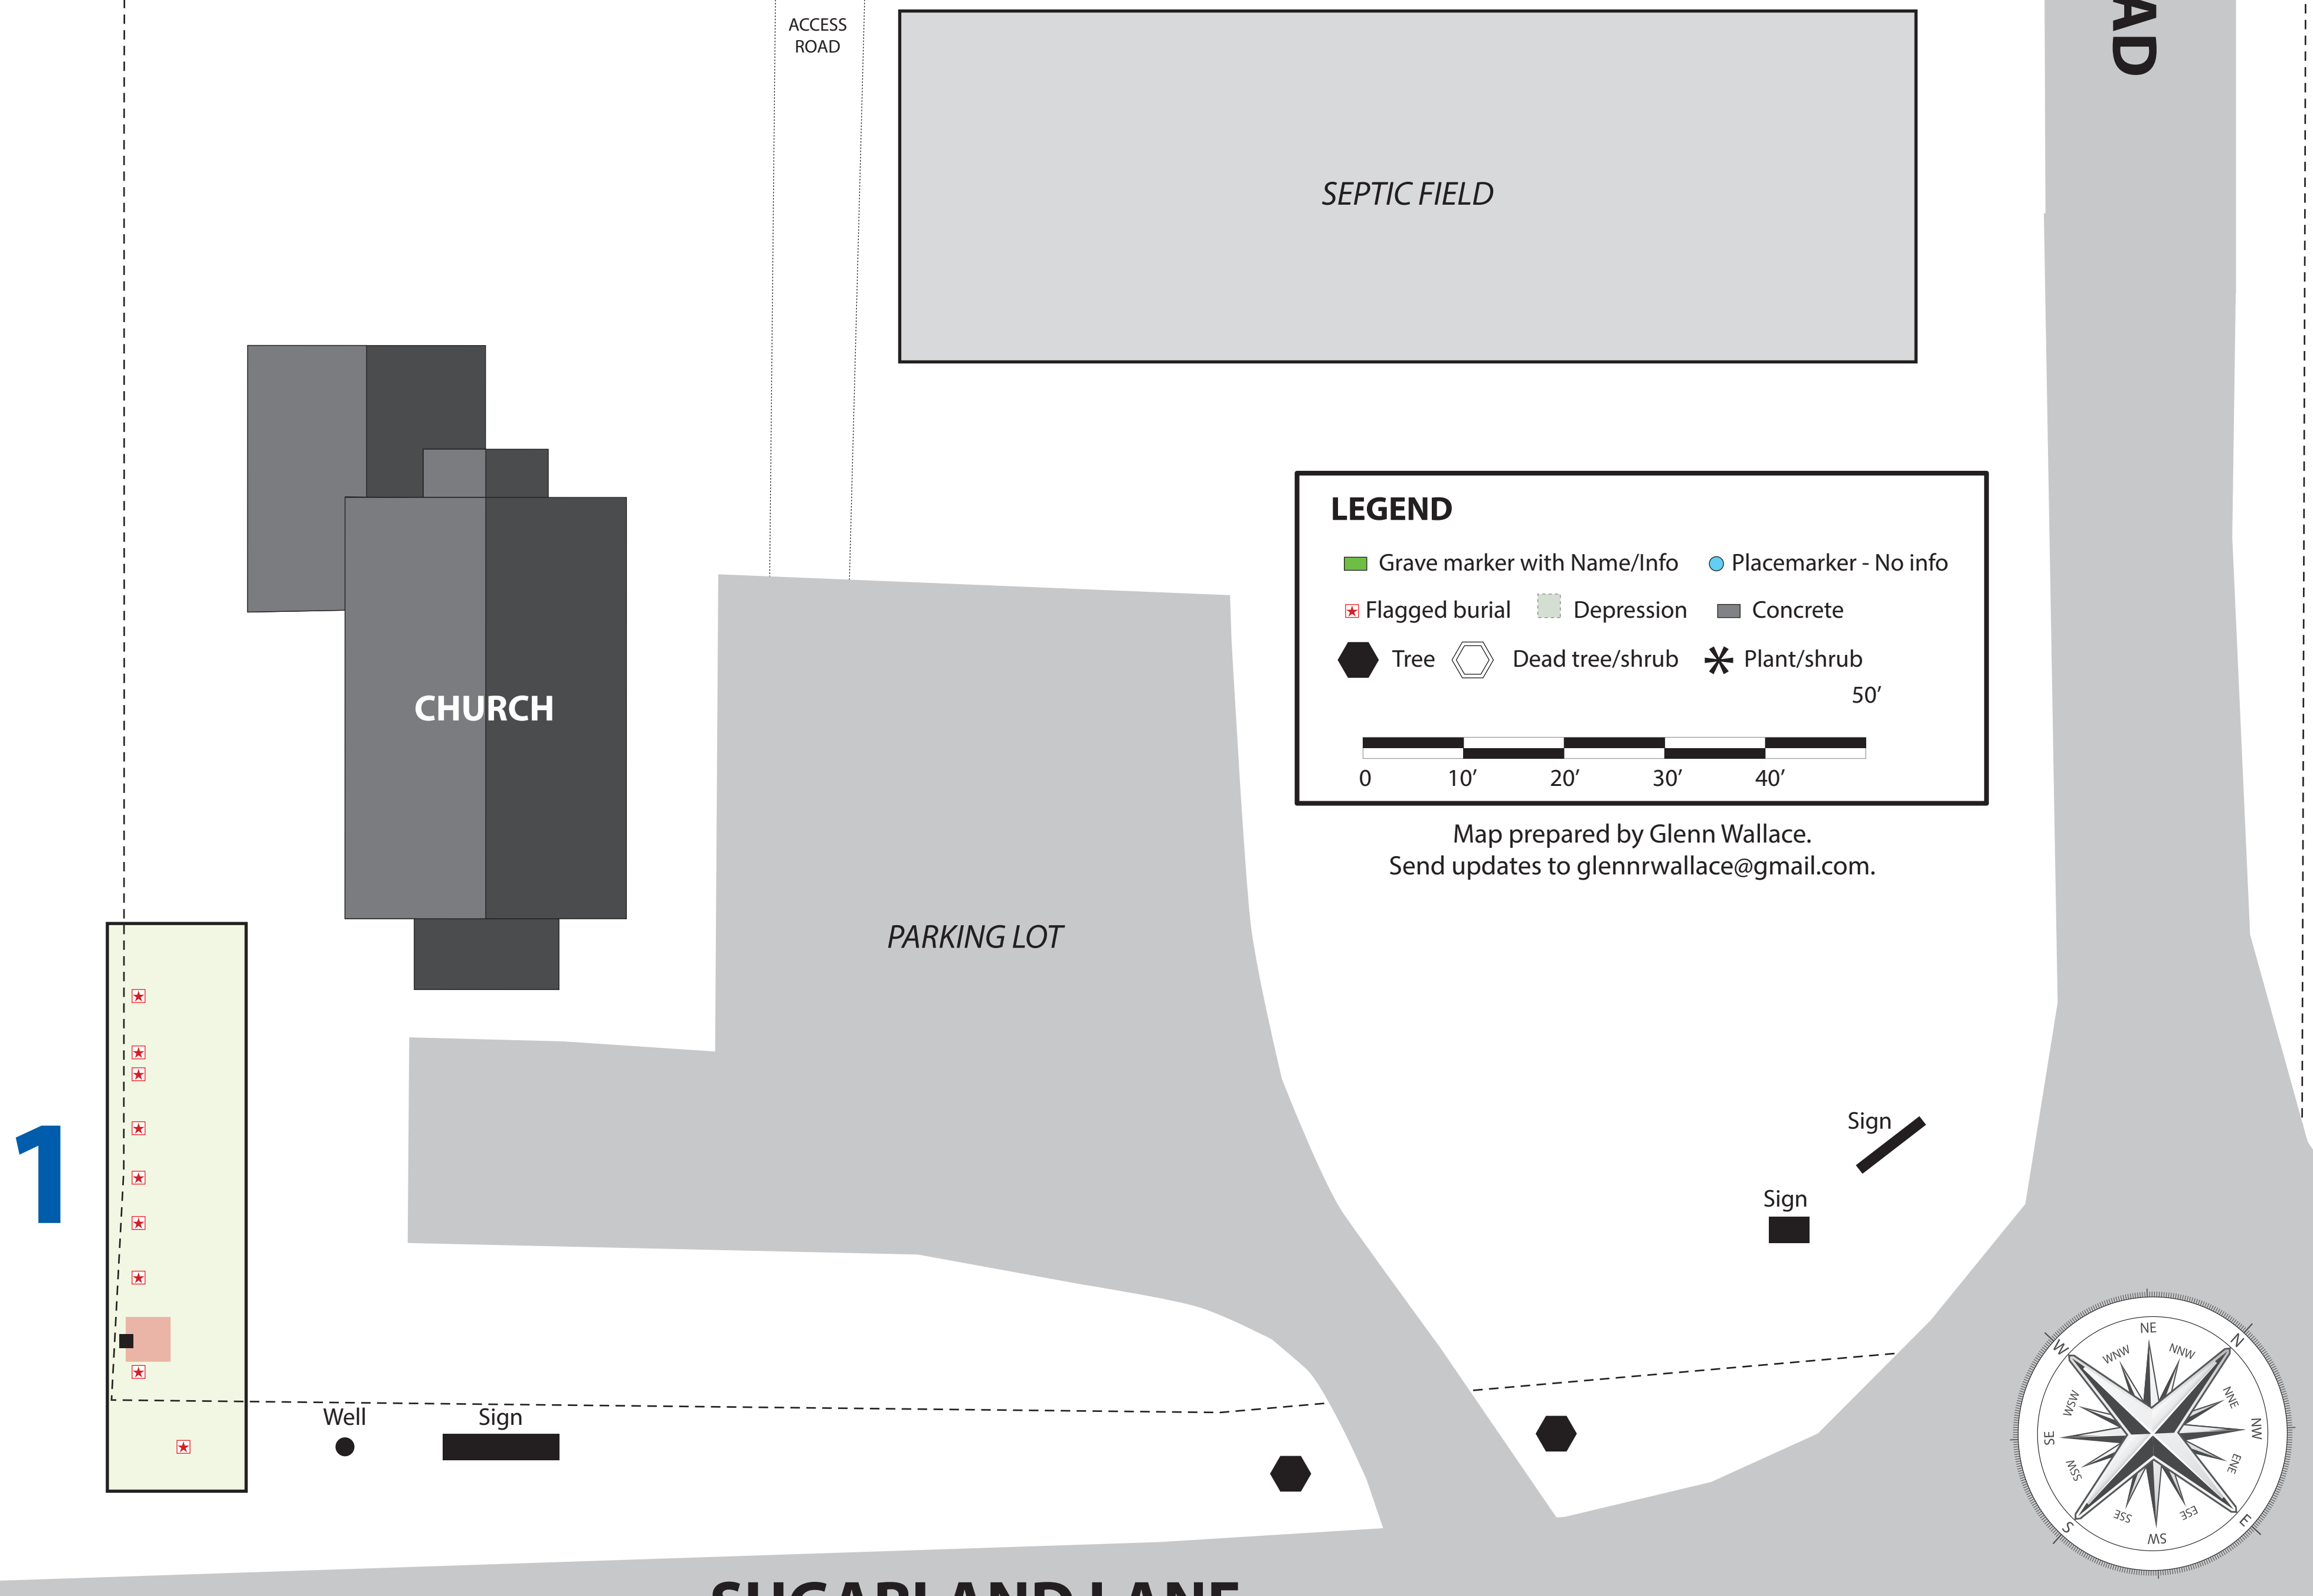

ST PAUL COMMUNITY CHURCH, POOLSVILLE, MARYLAND

LEGEND

- Grave marker with Name/Info
- Placemaker - No info
- Flagged burial
- Depression
- Concrete
- Tree
- Dead tree/shrub
- Plant/shrub

0 10' 20' 30' 40' 50'

Map prepared by Glenn Wallace.
Send updates to glennrwallace@gmail.com.