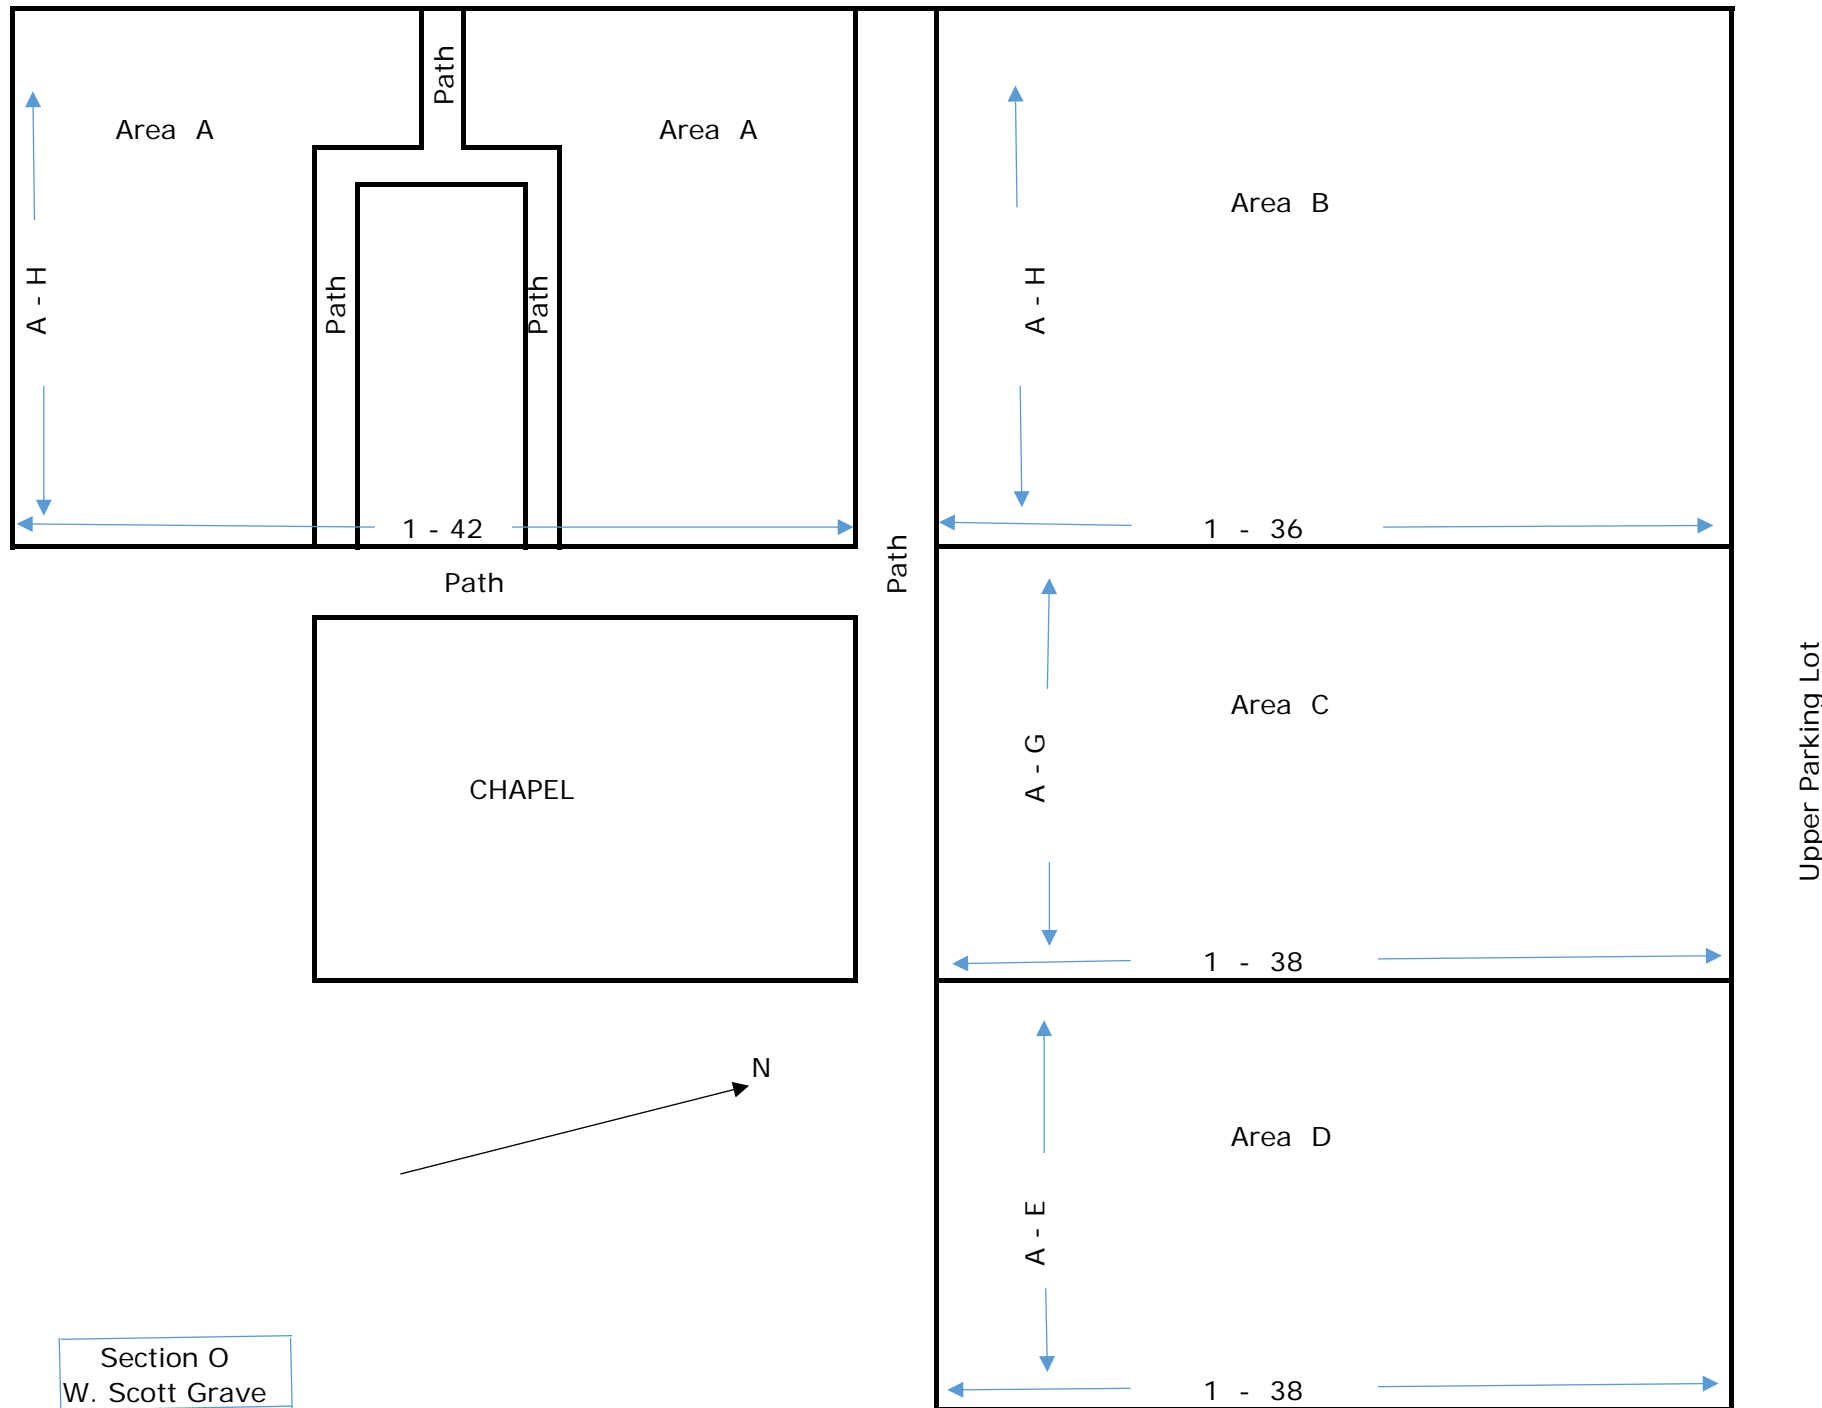

St. Rose of Lima Cemetery 1 (Old Cemetery)

To New Cemetery ↑

Section O
W. Scott Grave

Latest update:
6/07/2018

St. Rose of Lima Cemetery 1 (Old Cemetery)

File: Cemetery/OLD Cemetery-Sect 1/OC Plot Plan.xlsx

Section B

(see sheet 1 for Sect. 1-A, sheet 3 for Sect. 1-C, sheet 4 for Sect 1-D)

EJH	Cemetery 1 (Old Cemetery)																																																
	1	2	3	4	5	6	7	8	9	10	11	12	13	14	15	16	17	18	19	20	21	22	23	24	25	26	27	28	29	30	31	32	33	34	35	36	37	38											
Cemetery 1 (Old Cemetery)	B-H	Timothy Caton		Rose Cooper	Robert Cooper	Amelia Mason			?				Gerardo Herrera Hernandez				Leonard R Moore																					James Thomas											
	B-G																			Annie M Frasier	Ella Duvall Hawkins		Moses C Stewart																										
	B-F						Charles H. Stewart				Anne A Bailey	Rachael Stewart	John Bailey	Eva Bailey									Grace E Plummer													Hanna Plummer	Garnett Plummer	Gordon Plummer											
	B-E																					Abraham Lincoln Foster			Martha J Mason	George Randolph	Hanarh Randolph	†	†			Lawrence Harris						James Doyle											
	B-D																						William Washington	Robert Prather						†	†																		
	B-C											Nicholas Whalen	Mary Whalen				Mary E Mansfield												Katie Wilson		†	†			Moses F & Mary J Wilson														
	B-B																Martha Thompson																																
	B-A					Thomas Jackson							John Thompson	Amelia Thompson		Barbara E Thompson										Martha Tyler	Leathy Lee																			Nuton A. Pierce			
	1	2	3	4	5	6	7	8	9	10	11	12	13	14	15	16	17	18	19	20	21	22	23	24	25	26	27	28	29	30	31	32	33	34	35	36	37	38											