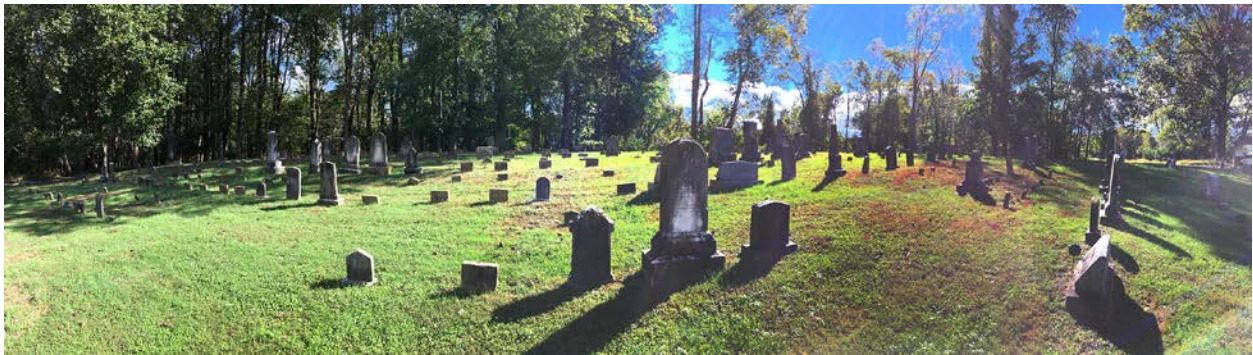

## Montgomery County Cemetery Inventory Photograph Log

Cemetery Name: Salem United Methodist Church Cemetery		Inventory ID: 142
Photographer: Glenn Wallace		Date: 10/13/2018
Time	Photo No.	Description and direction you are facing
11:20 am	1	Cemetery sign at entrance along Georgia Avenue, facing east
	2	Panoramic from north to east to south from entrance
	3	Panoramic from west to north to east from center of cemetery
	4	Panoramic from east to south to west from center of cemetery
	5	View from bottom of the cemetery toward the entrance, facing west
11:30 am	6	Driveway entrance from Georgia Avenue, facing northeast

1. Cemetery sign at entrance along Georgia Avenue, facing east

**2. Panoramic from north to east to south from entrance**

**3. Panoramic from west to north to east from center of cemetery**

**4. Panoramic from east to south to west from center of cemetery**

**5. View from bottom of the cemetery toward the entrance, facing west**

**6. Driveway entrance from Georgia Avenue, facing northeast**