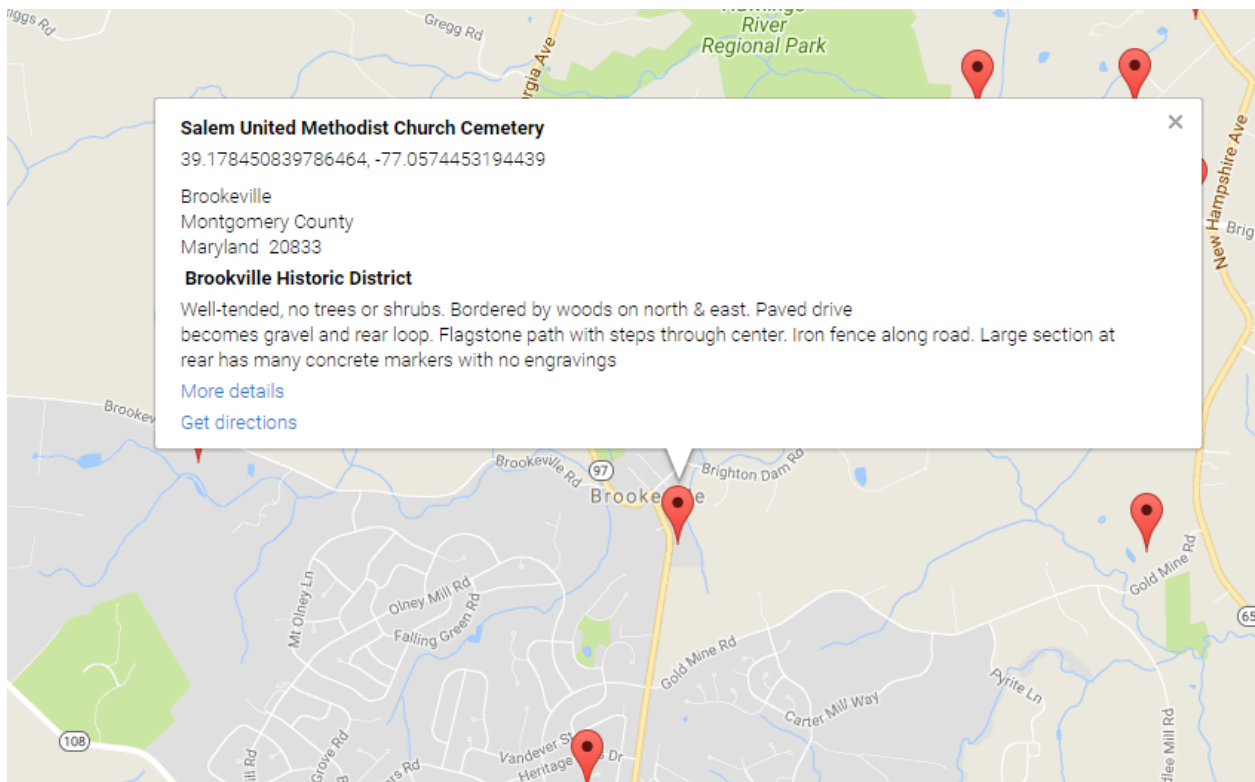

Montgomery County Cemetery Inventory Photograph Log

Cemetery Name: Salem United Methodist Church Cemetery		Inventory ID: 142
Photographer: Glenn Wallace		Date: 10/13/2018
Time	Photo No.	Description and direction you are facing
11:20 am	1	Cemetery sign at entrance along Georgia Avenue, facing east
|	2	Panoramic from north to east to south from entrance
|	3	Panoramic from west to north to east from center of cemetery
|	4	Panoramic from east to south to west from center of cemetery
|	5	View from bottom of the cemetery toward the entrance, facing west
11:30 am	6	Driveway entrance from Georgia Avenue, facing northeast