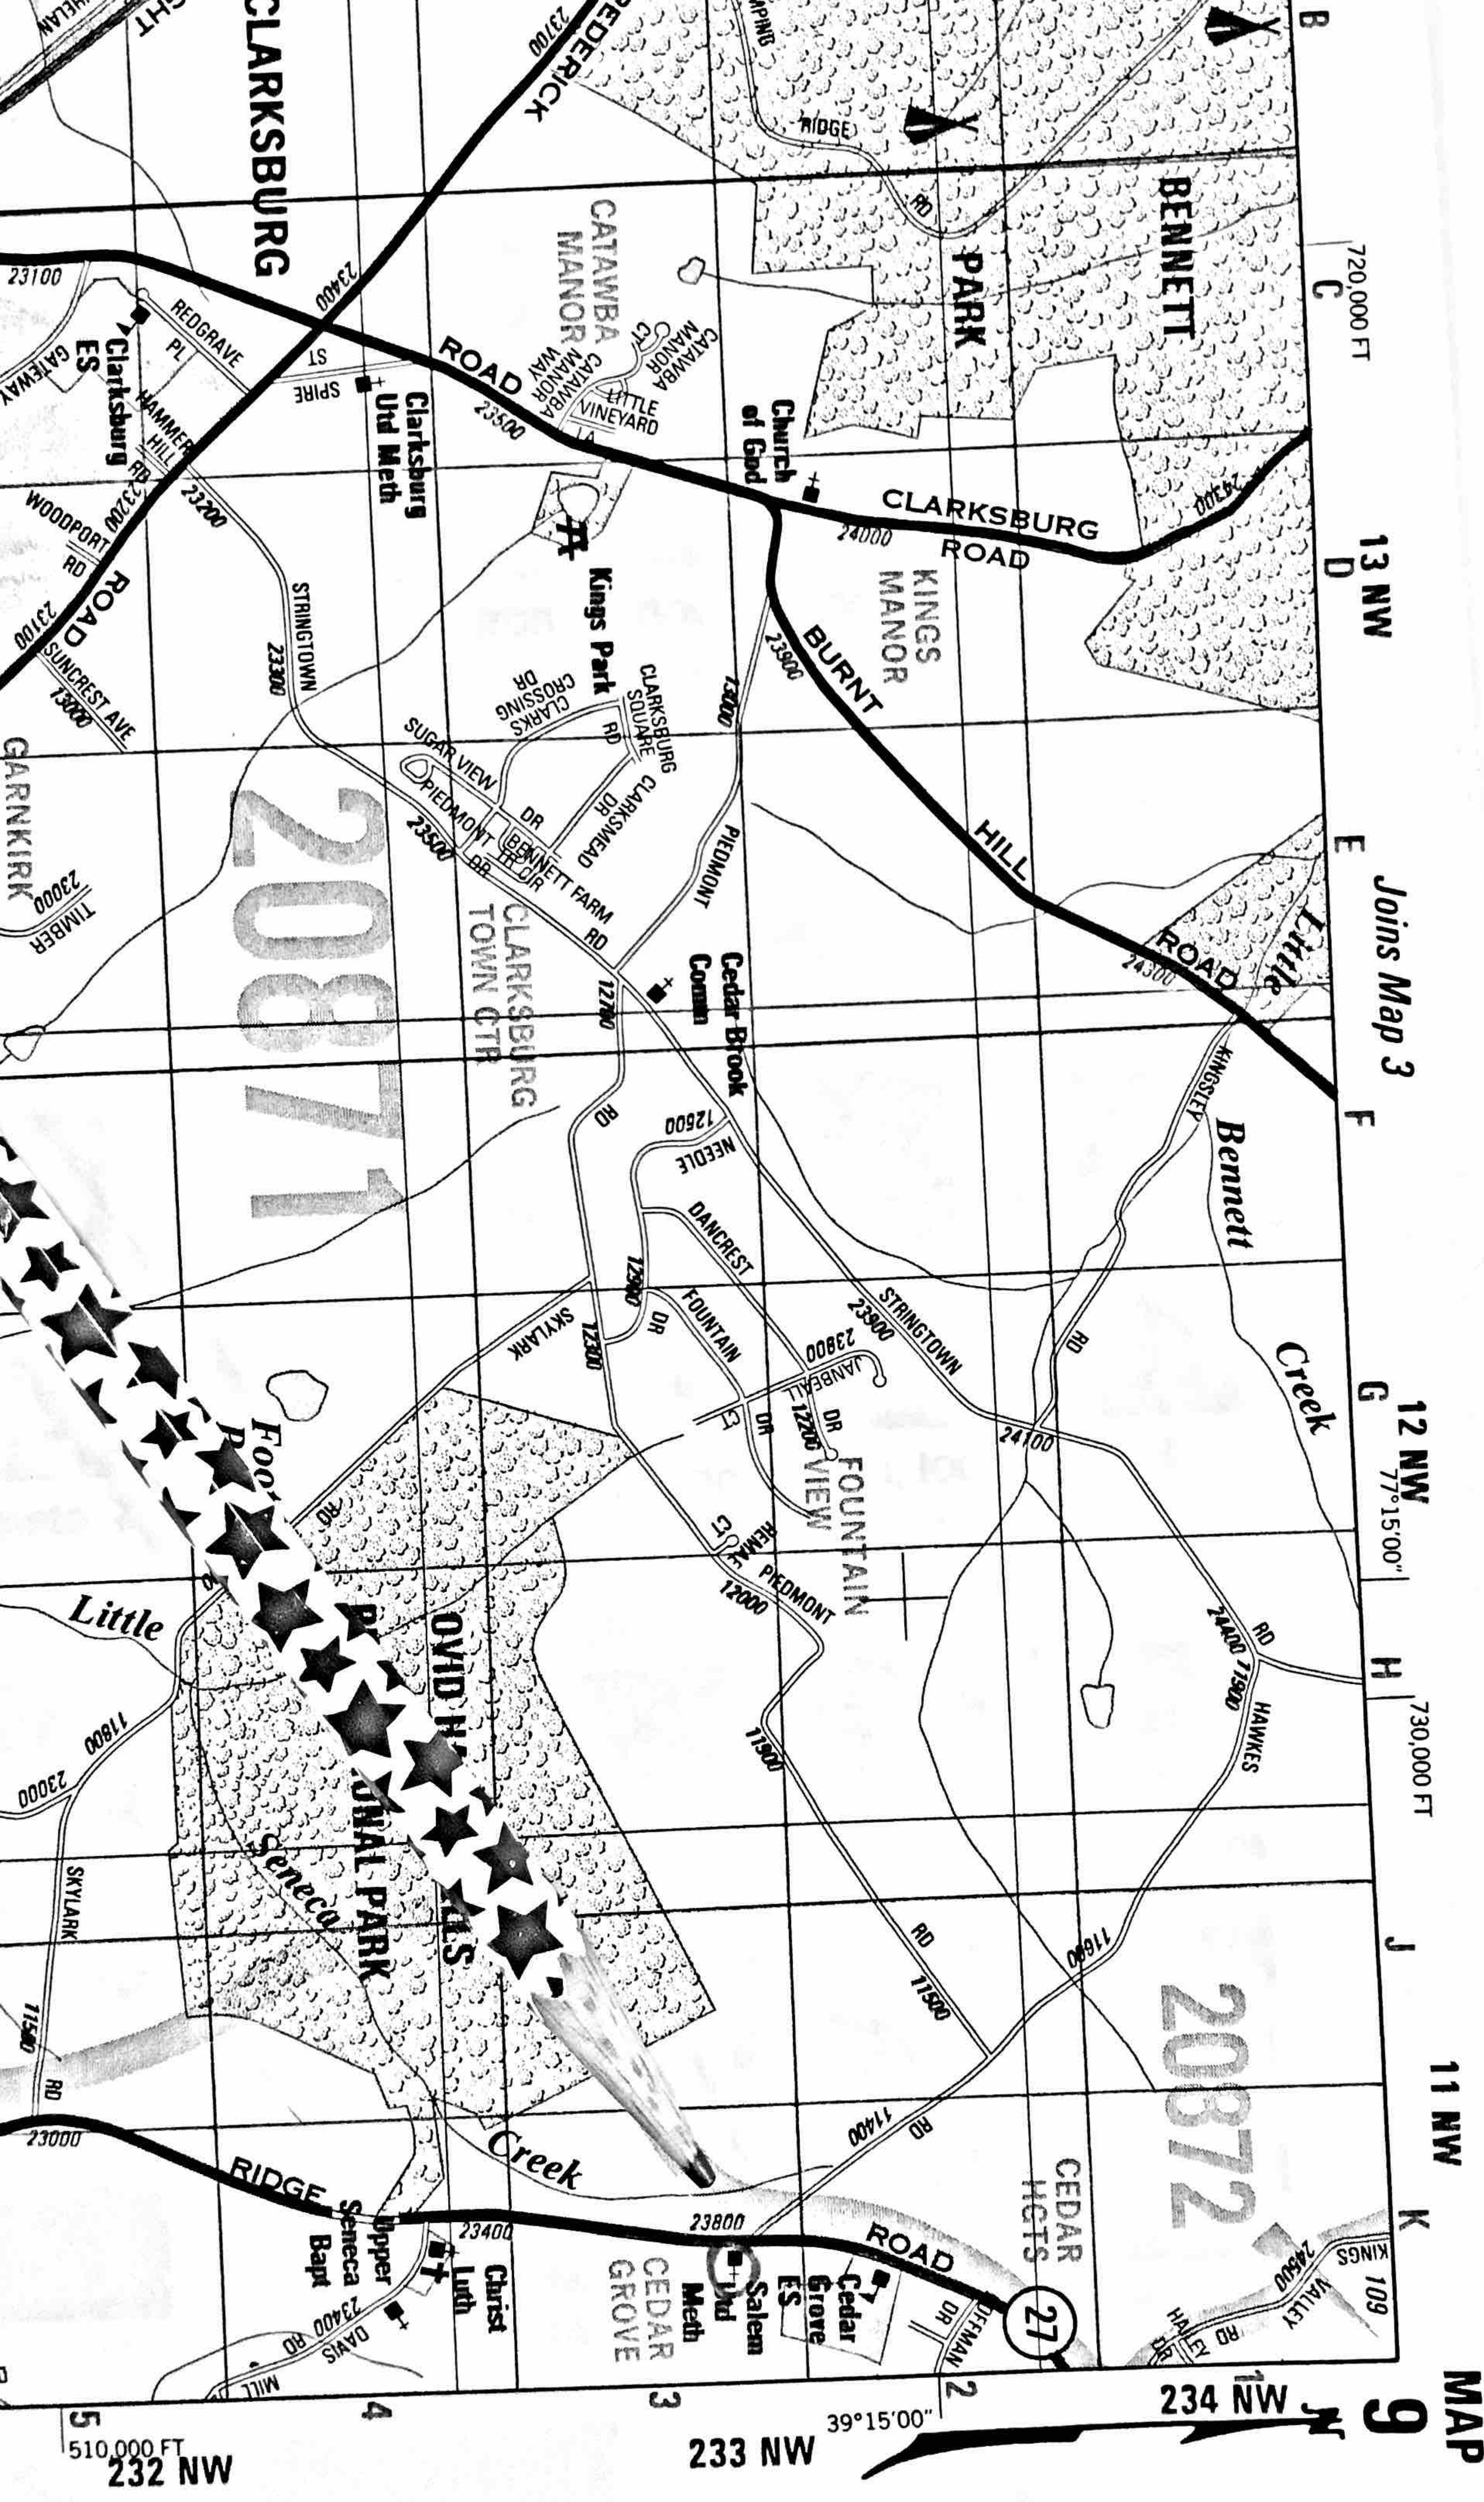

143
SALEM UMC CEMETERY
23725 RIDGE ROAD
CEDAR GROVE

MAP

9

234 NW

233 NW

232 NW

39°15'00"

27

20871

20872

720,000 FT

13 NW

Joins Map 3

12 NW
77°15'00"

730,000 FT

11 NW

234 NW

510,000 FT