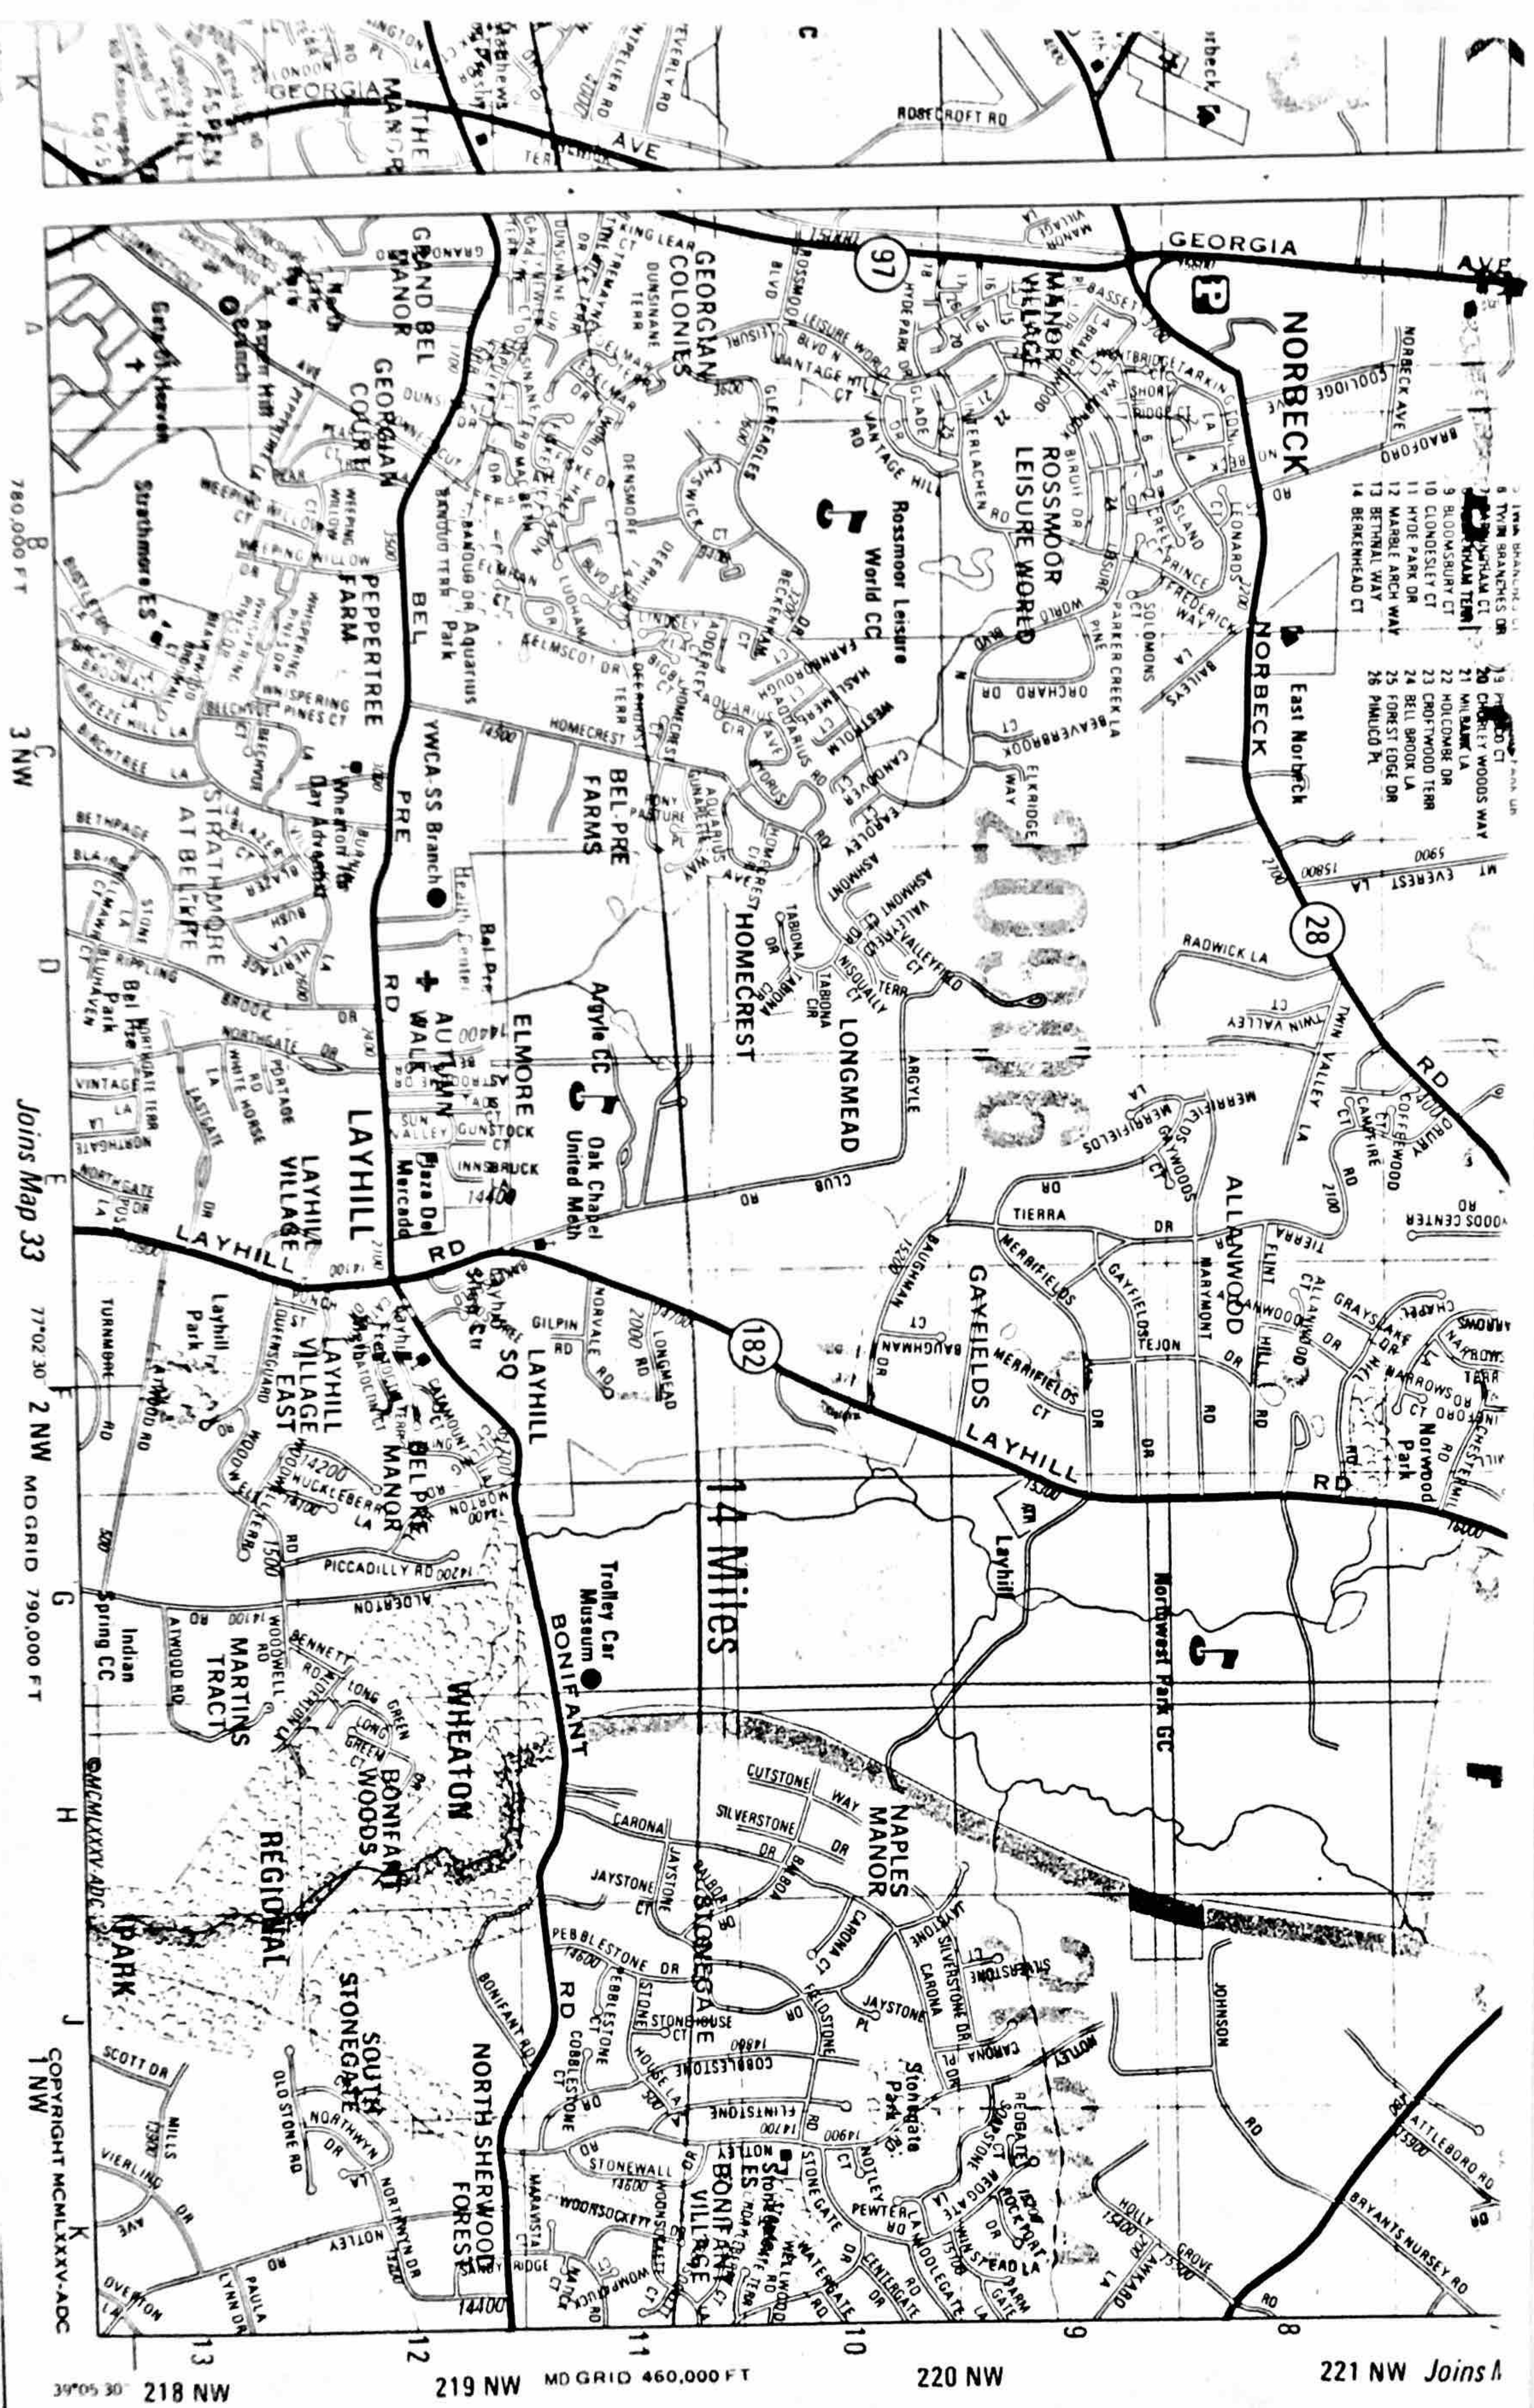

780,000 FT

Joins Map 33

77°02'30" 2 NW MD GRID 790,000 FT

COPYRIGHT MCMLXXXV-ADC

39°05'30" 218 NW 219 NW MD GRID 460,000 FT 220 NW 221 NW Joins A

- 17 W BRANFORD CT
- 18 W BRANFORD CT
- 19 W BRANFORD CT
- 20 W BRANFORD CT
- 21 W BRANFORD CT
- 22 W BRANFORD CT
- 23 W BRANFORD CT
- 24 W BRANFORD CT
- 25 W BRANFORD CT
- 26 W BRANFORD CT
- 27 W BRANFORD CT
- 28 W BRANFORD CT
- 29 W BRANFORD CT
- 30 W BRANFORD CT
- 31 W BRANFORD CT
- 32 W BRANFORD CT
- 33 W BRANFORD CT
- 34 W BRANFORD CT
- 35 W BRANFORD CT
- 36 W BRANFORD CT
- 37 W BRANFORD CT
- 38 W BRANFORD CT
- 39 W BRANFORD CT
- 40 W BRANFORD CT
- 41 W BRANFORD CT
- 42 W BRANFORD CT
- 43 W BRANFORD CT
- 44 W BRANFORD CT
- 45 W BRANFORD CT
- 46 W BRANFORD CT
- 47 W BRANFORD CT
- 48 W BRANFORD CT
- 49 W BRANFORD CT
- 50 W BRANFORD CT

158 CASHILL FAMILY CEMETERY
FORMERLY IN LAYHILL