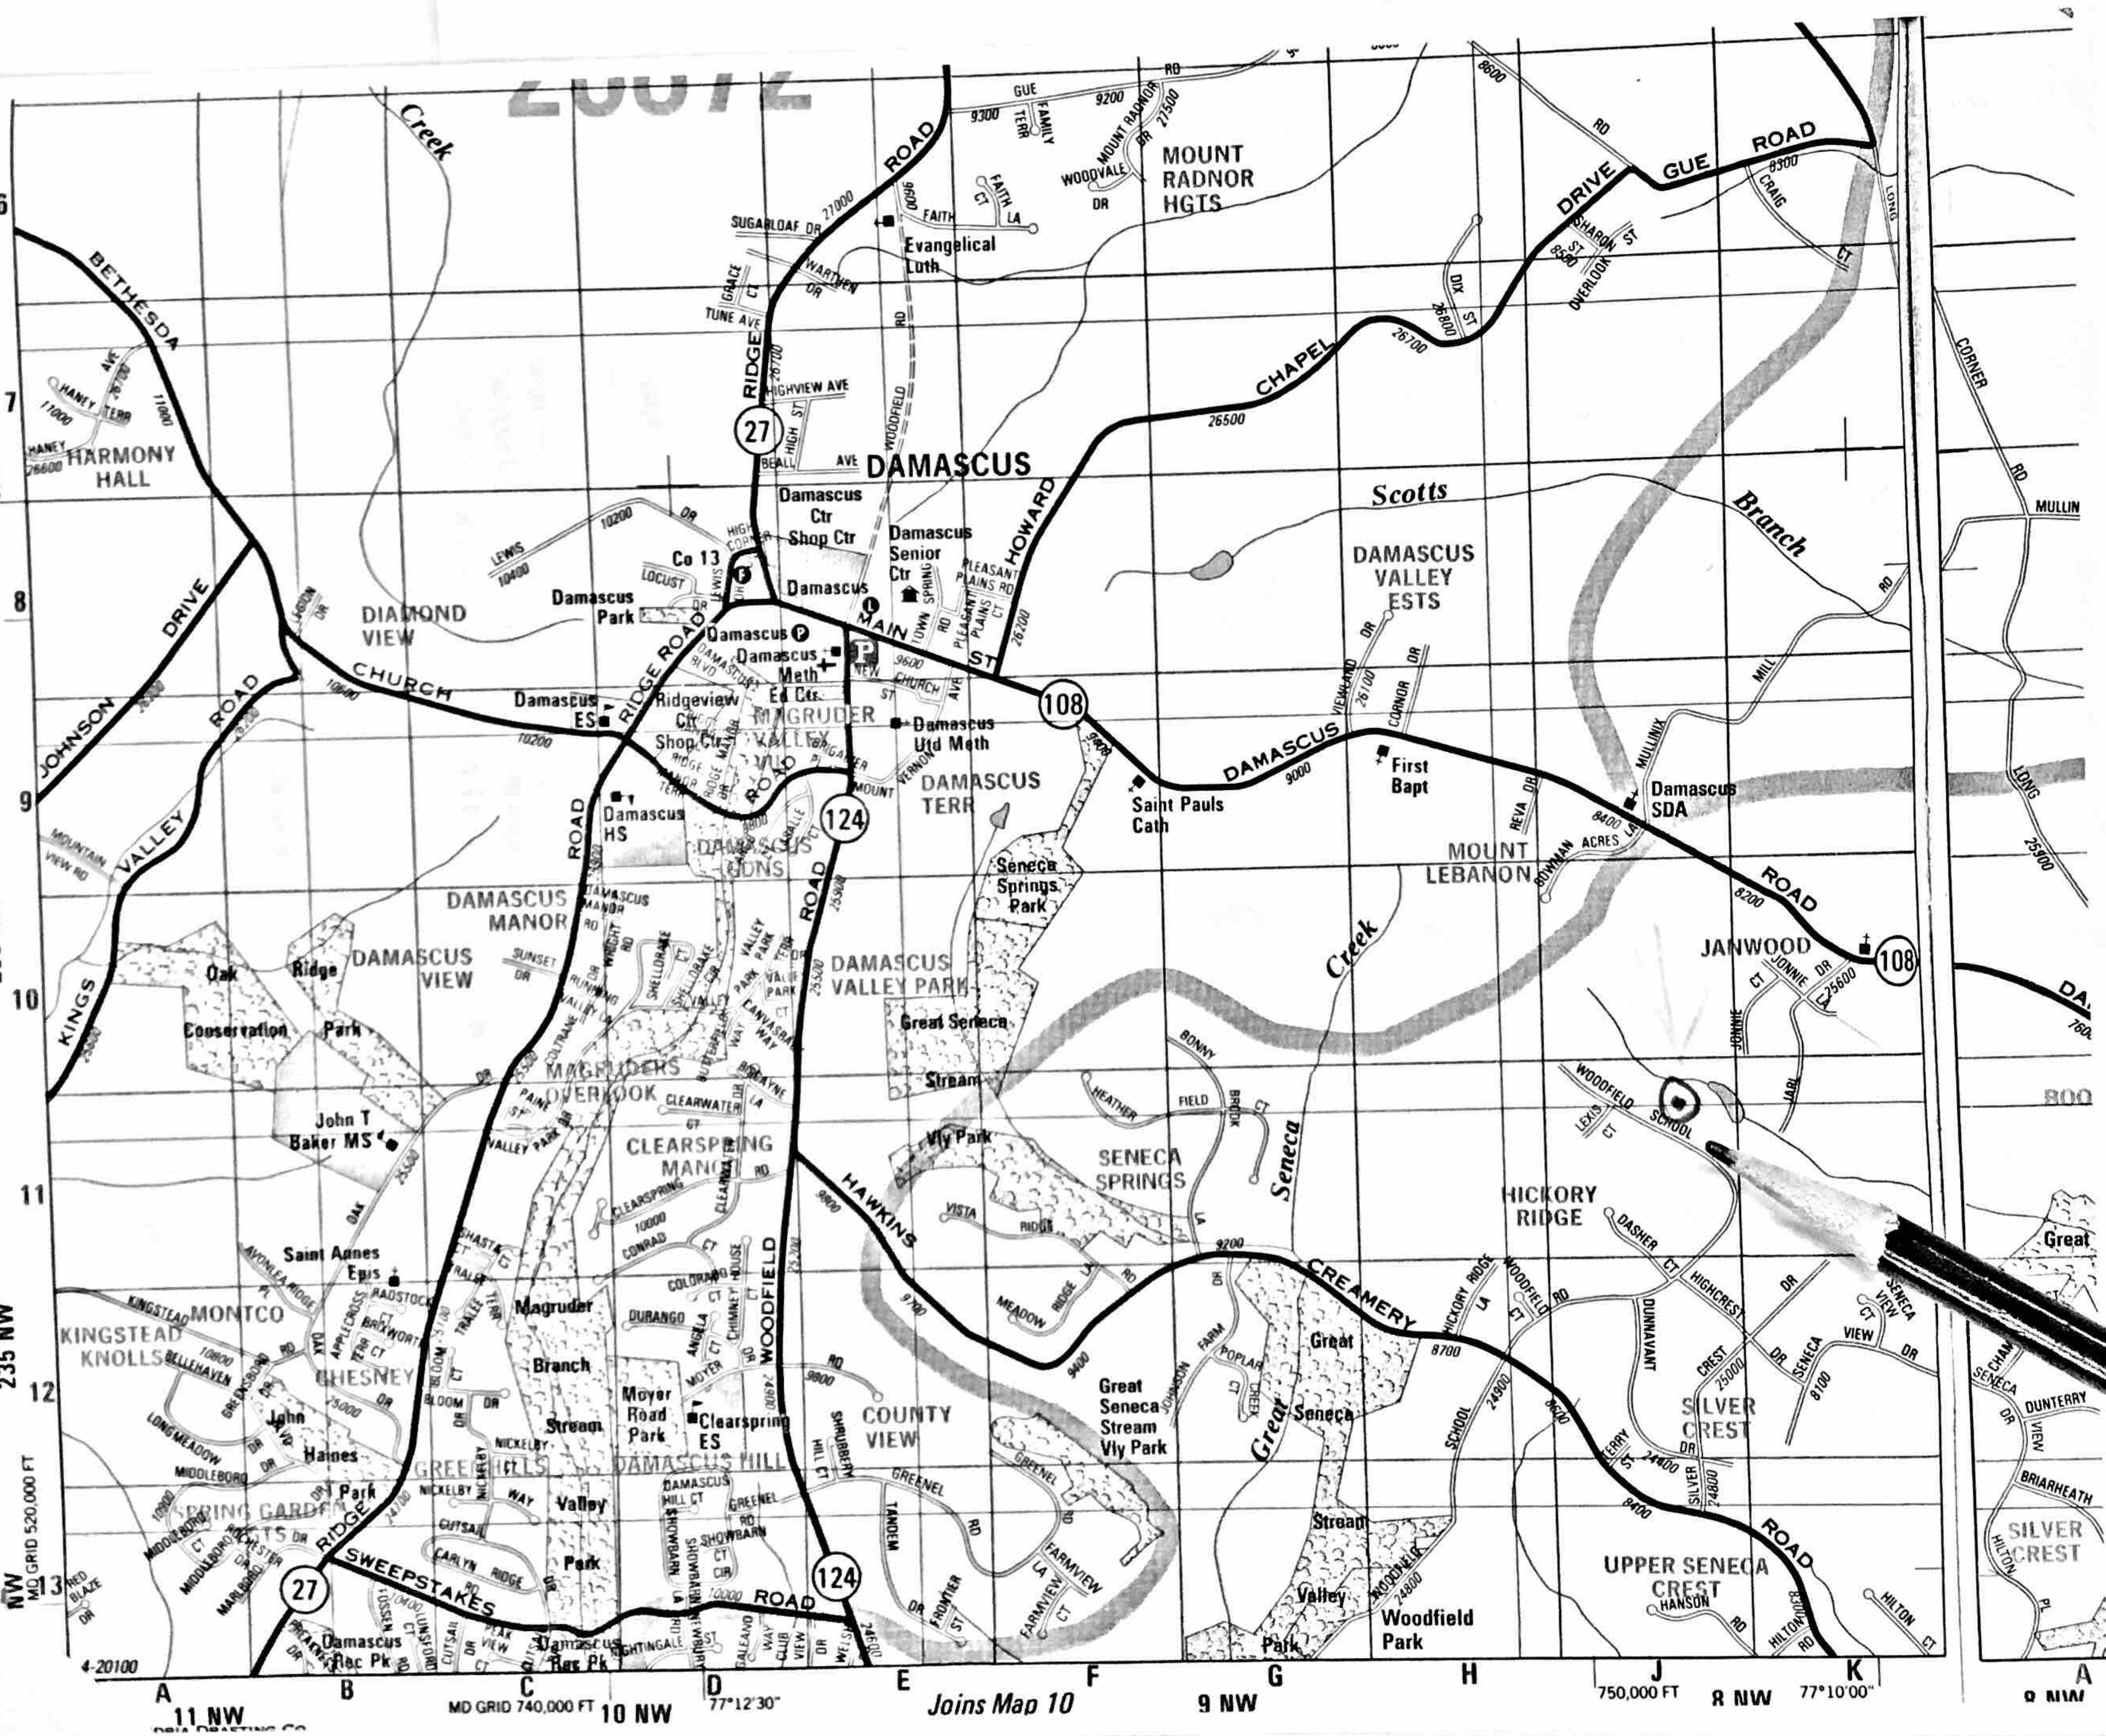

ADC 2007
Joins Map 3

238 NW
237 NW
236 NW
235 NW
NW
530,000 FT
520,000 FT
11 NW
10 NW
9 NW
8 NW
7
6
4-20100
MD GRID 740,000 FT
77°12'30"