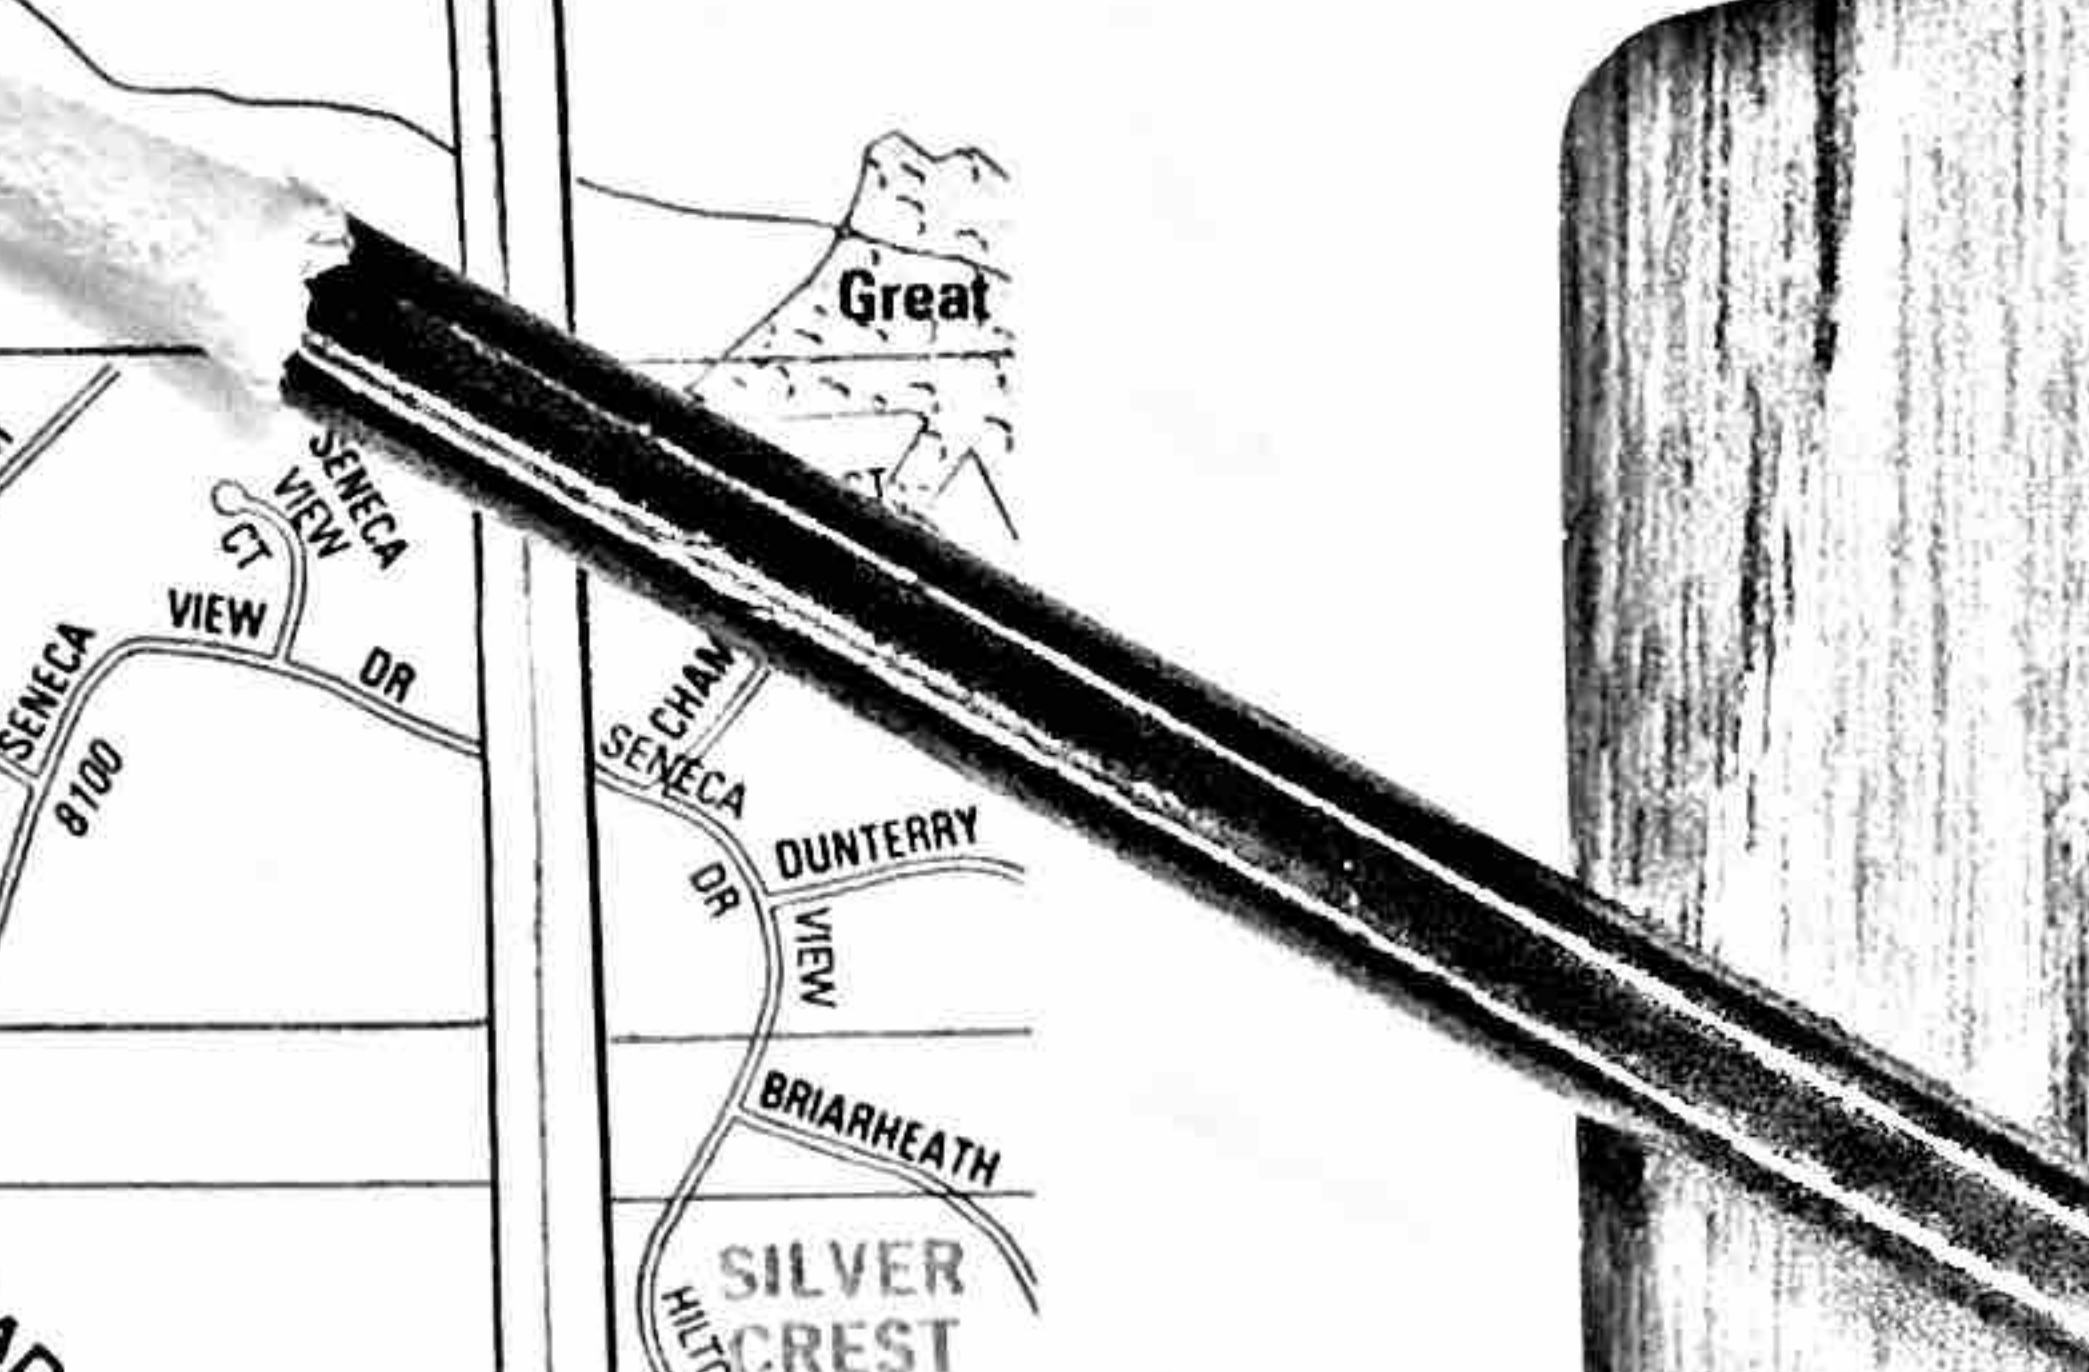

169
DUVALL FAMILY CEMETERY
25137 - 25141 WOODFIELD SCHOOL
ROAD
DAMASCUS