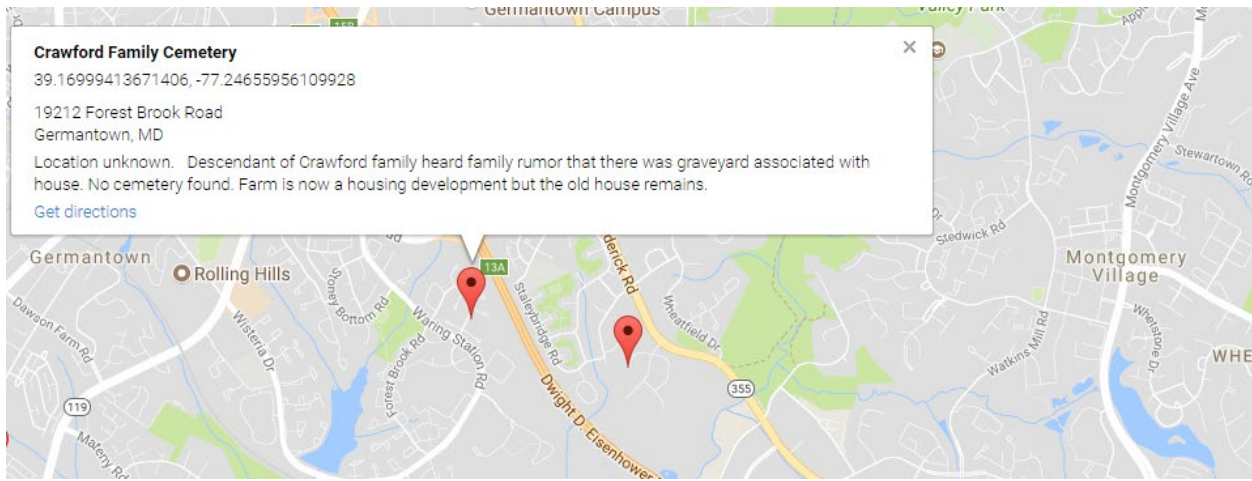

N/A

Anything of significance about this cemetery?

N/A

SOURCES

Cite sources used and resources available:
• <https://mht.maryland.gov/secure/medusa/PDF/Montgomery/M:%2019-11.pdf>

This is a suggested location, but no trace of the cemetery exists.

1963 Aerial

1963 Aerial - detail

Montgomery County Cemetery Inventory Photograph Log

Cemetery Name: Crawford Family Cemetery [LOST]		Inventory ID: 253
Photographer: Glenn Wallace		Date: 11/21/2018
Time	Photo No.	Description and direction you are facing
12:10 pm	1	Panoramic approach to possible cemetery, west to north to east
	2	Area located between two mature trees, facing west
	3	Area at back of photo, between two mature trees, facing north
12:20 pm	4	Groundhog hole and quartz stones in area

1. Panoramic approach to possible cemetery, west to north to east

2. Area located between two mature trees, facing west

3. Area at back of photo, between two mature trees, facing north

4. Groundhog hole and quartz stones in area