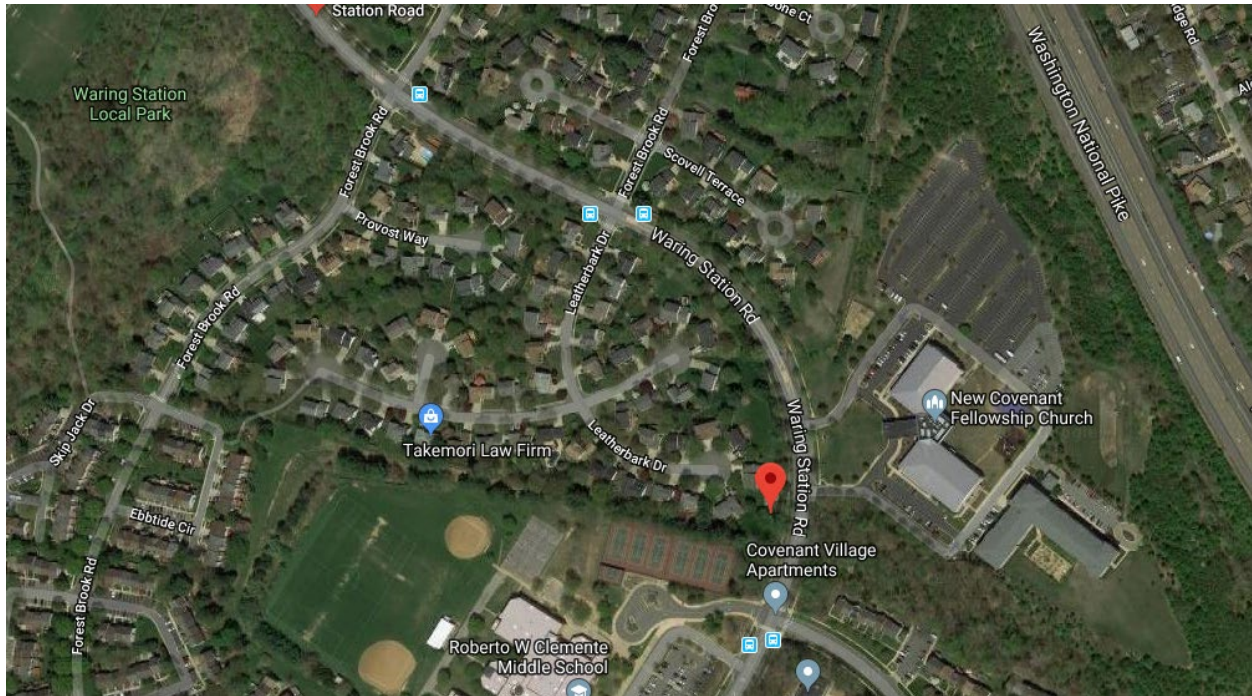

Description: (markers, materials, arrangement, landscaping/vegetation, fence, paths and roads, etc.)

• **Flat, undeveloped area located at the far-eastern corner of the Roberto Clemente Middle School**

1963 Aerial

1963 Aerial - detail

Montgomery County Cemetery Inventory Photograph Log

Cemetery Name: Crawford Family Cemetery [LOST]		Inventory ID: 253
Photographer: Glenn Wallace		Date: 11/21/2018
Time	Photo No.	Description and direction you are facing
12:10 pm	1	Panoramic approach to possible cemetery, west to north to east
	2	Area located between two mature trees, facing west
	3	Area at back of photo, between two mature trees, facing north
12:20 pm	4	Groundhog hole and quartz stones in area

1. Panoramic approach to possible cemetery, west to north to east

2. Area located between two mature trees, facing west

3. Area at back of photo, between two mature trees, facing north

4. Groundhog hole and quartz stones in area