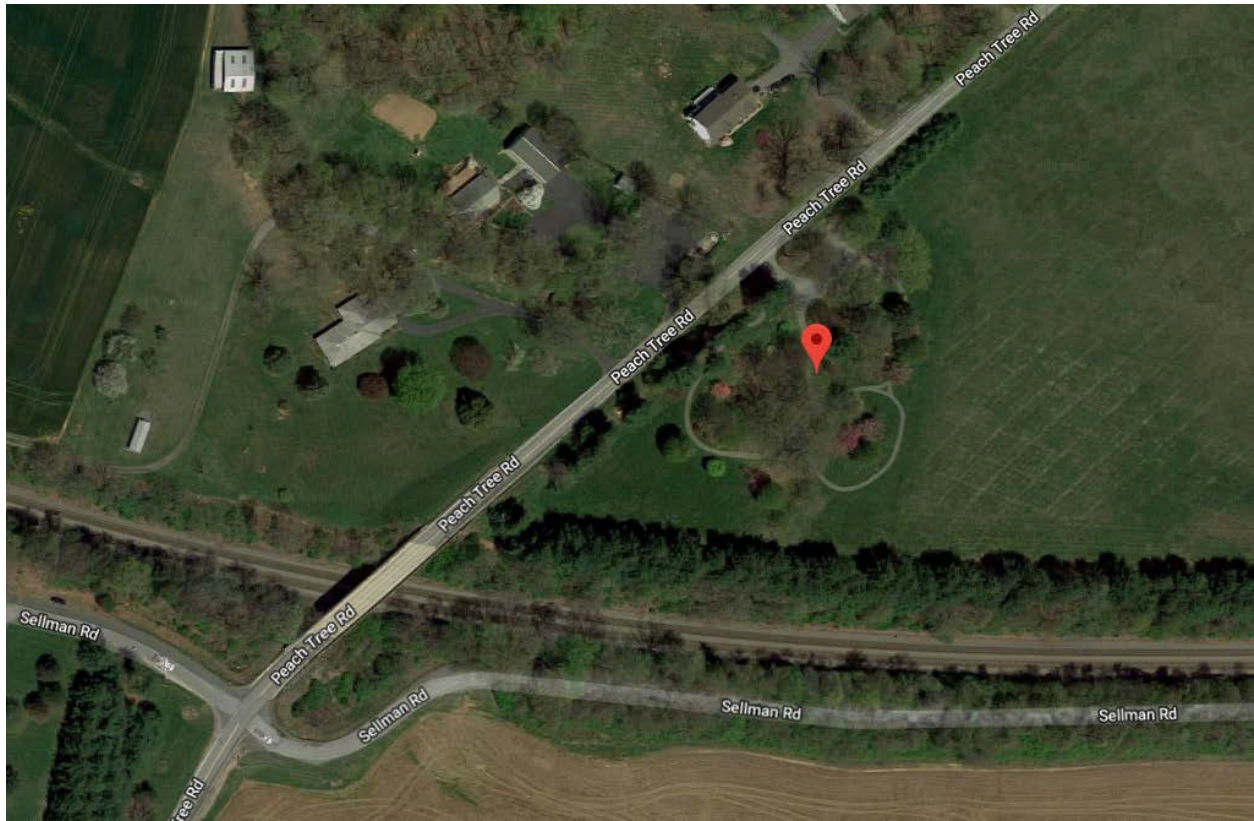

Montgomery County Cemetery Inventory Photograph Log

Cemetery Name: Sugarloaf Pet Gardens		Inventory ID: 283
Photographer: Glenn Wallace		Date: 10/6/2018
Time	Photo No.	Description and direction you are facing
9:50 am	1	Entrance to cemetery from Peach Tree Rd., facing south
|	2	Panoramic of cemetery from entrance, east to south to west
|	3	Typical grave markers and layout, facing south
|	4	Panoramic from west to north to east
10:00 am	5	Panoramic from east to south to west