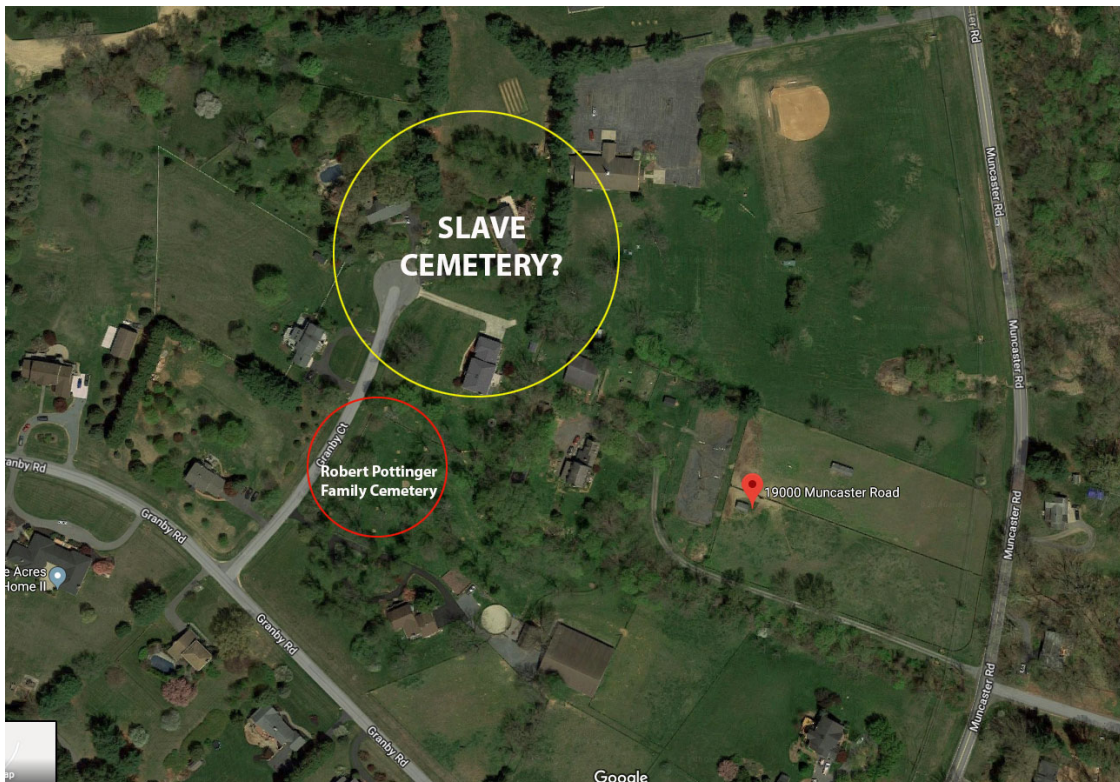

1951 Aerial