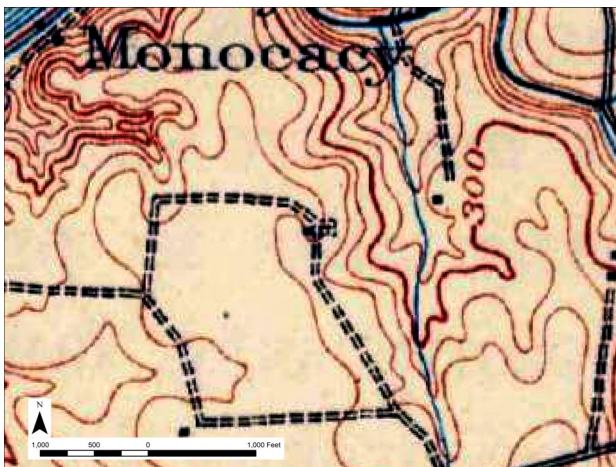

Brian Crane

Data Originator:

Notes:

Noted as possibly east across a farm road from the Shreve House site (MIHP 12-29) on the archaeological form for Site 18MO295. There is a reference to the grave of Samuel Daniel Trundle possibly having been relocated from the Shreve Farm cemetery to Monocacy in a memorial on findagrave.com. The location is unconfirmed.

Technical information about the locational information shown in the online map.

Public Display Scale:

Is there a Restriction on Sharing Information?:

1: 0

GIS Source Date:

GIS Source Datum:

Boundary Type:

Horizontal Accuracy:

GIS Data Source:

Additional Information:

Images:

HP_360_01

Cemetery noted next to the Shreve farmstead on the 1908 USGS Map

HP_360_02

Approximate location of cemetery on 2023 aerial photograph

Date 03/05/2024
Photographer Brian Crane