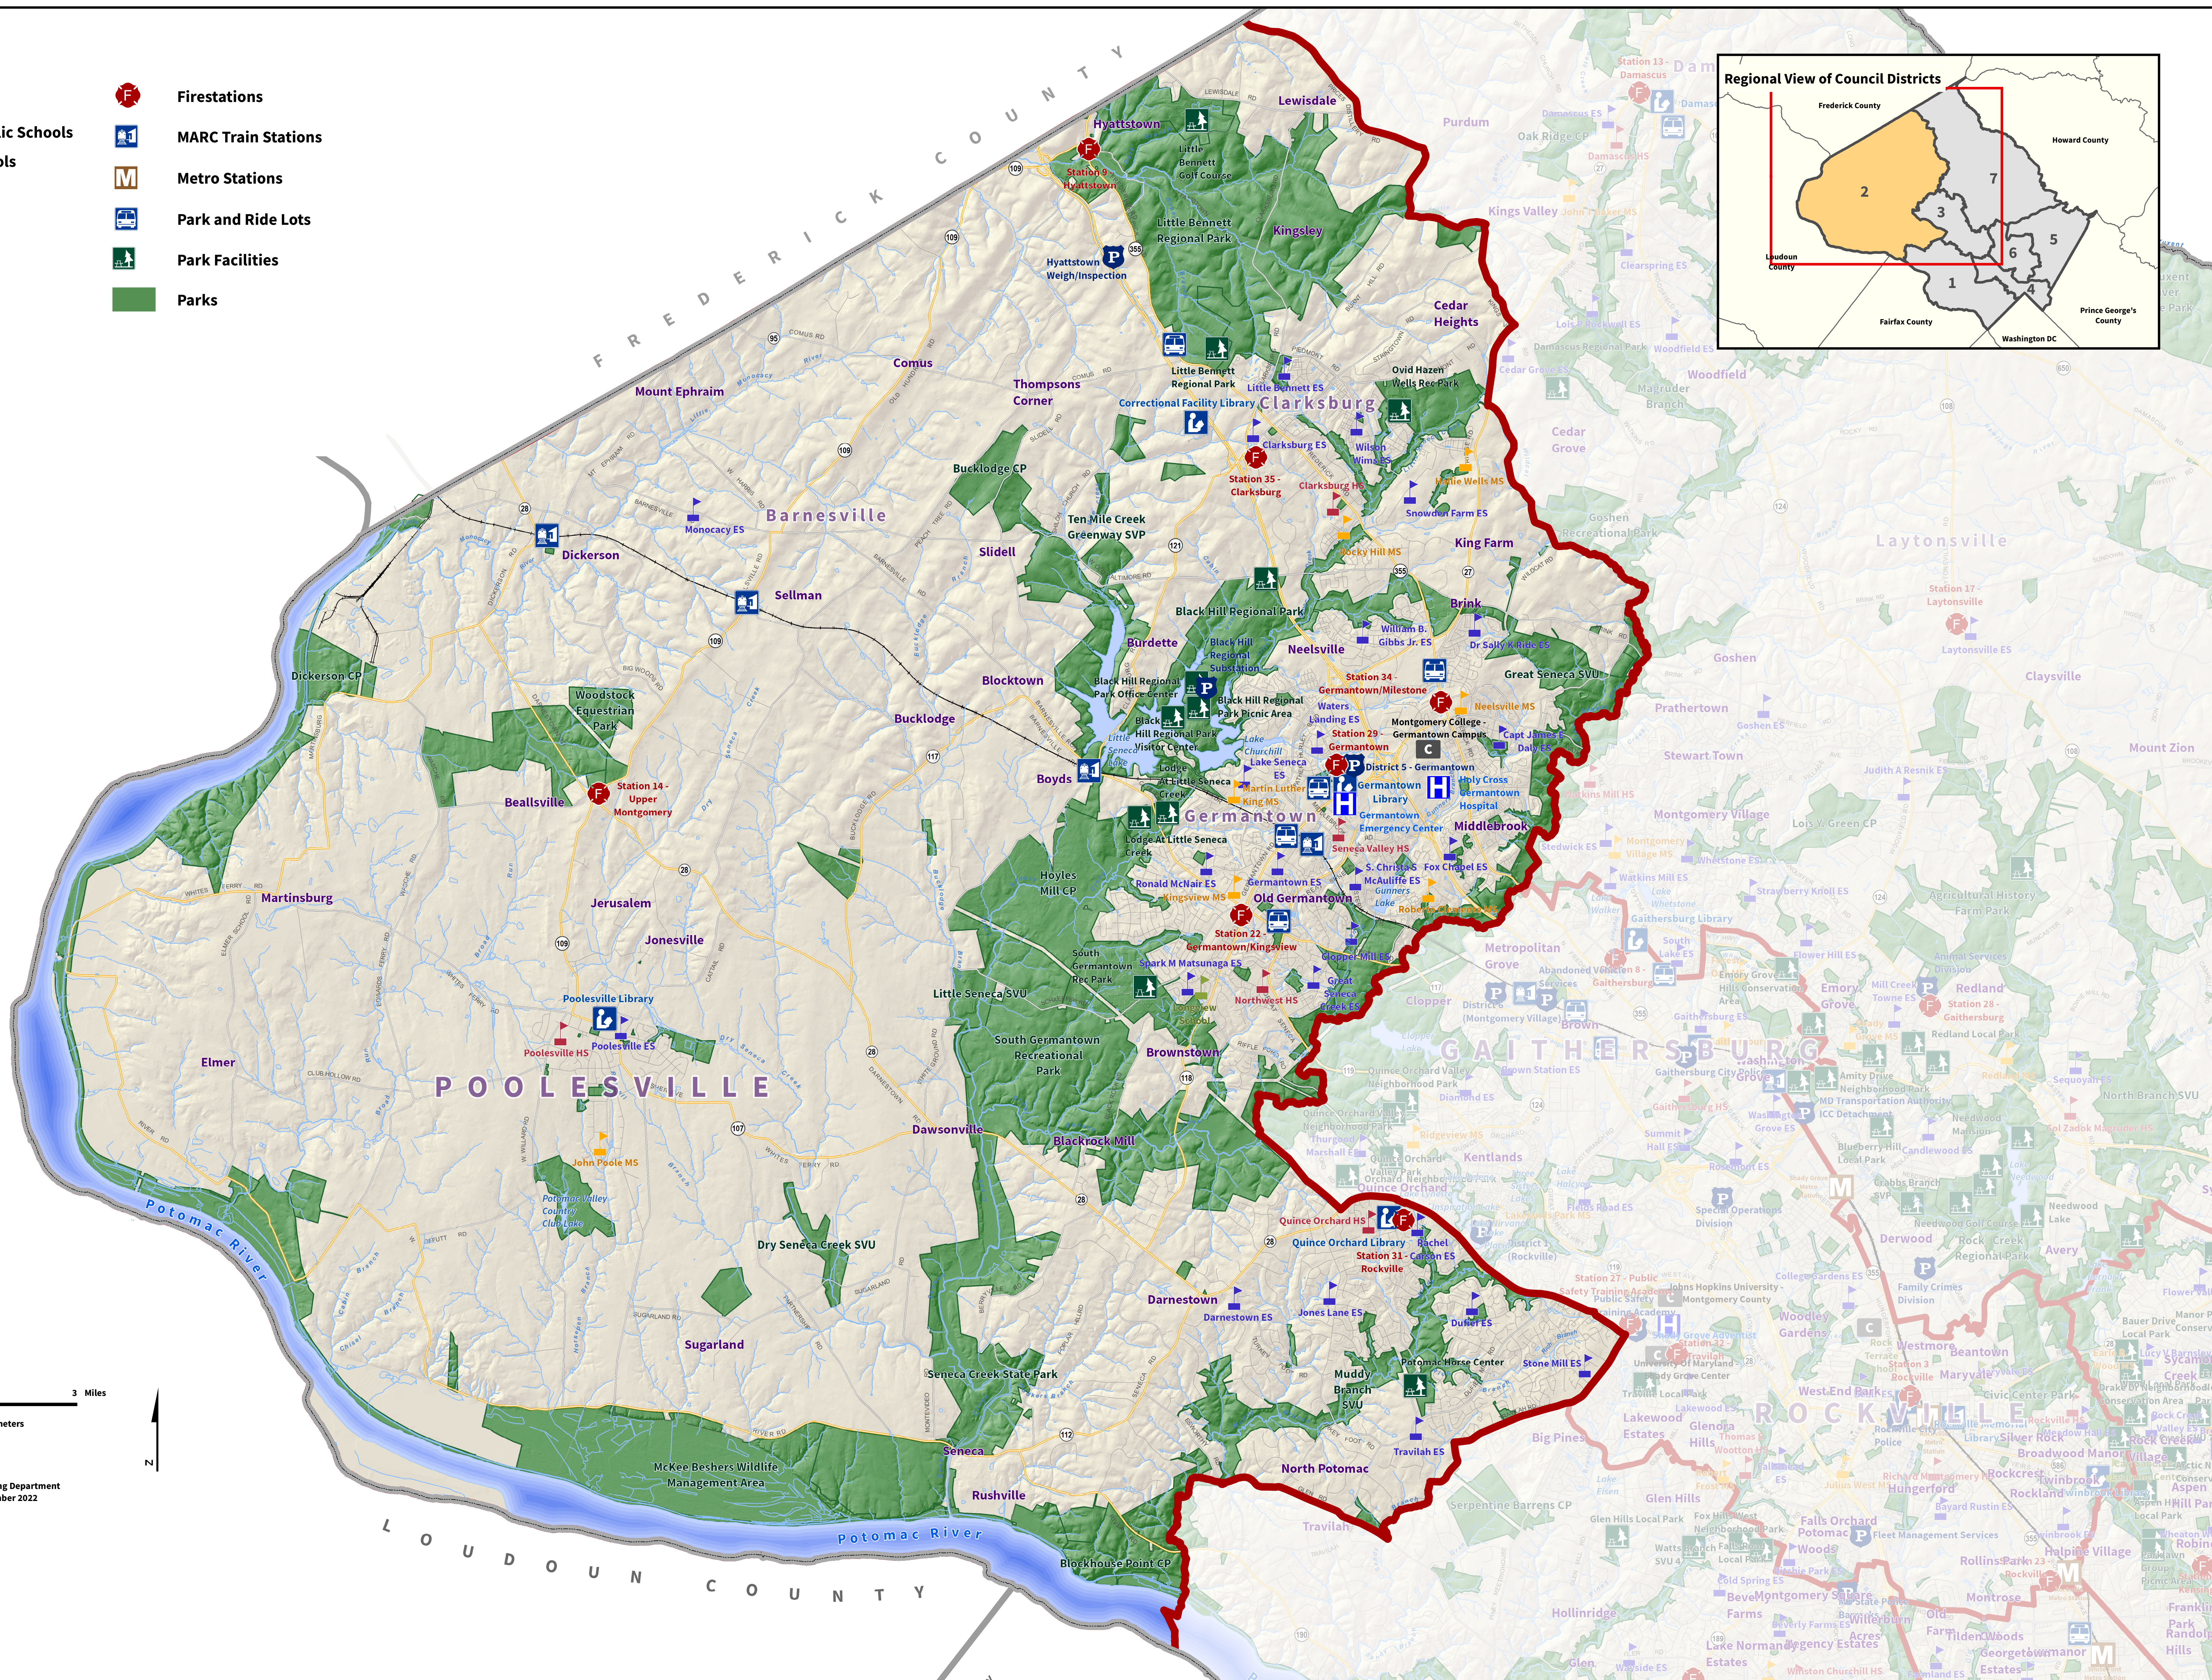

Montgomery County Council District 2

Marilyn Balcombe

- Council Districts
- **Montgomery County Public Schools**
- Elementary Schools
- Middle Schools
- High Schools
- Special Schools
- C Colleges
- H Hospitals
- P Police Stations
- F Firestations
- M MARC Train Stations
- M Metro Stations
- P Park and Ride Lots
- P Park Facilities
- Parks

0 3 Miles
0 3 Kilometers

1 inch equals 0.6 miles
Projection: Maryland Stateplane, NAD83

Map produced by the Montgomery County Planning Department
Information Technology & Innovation (ITI), December 2022