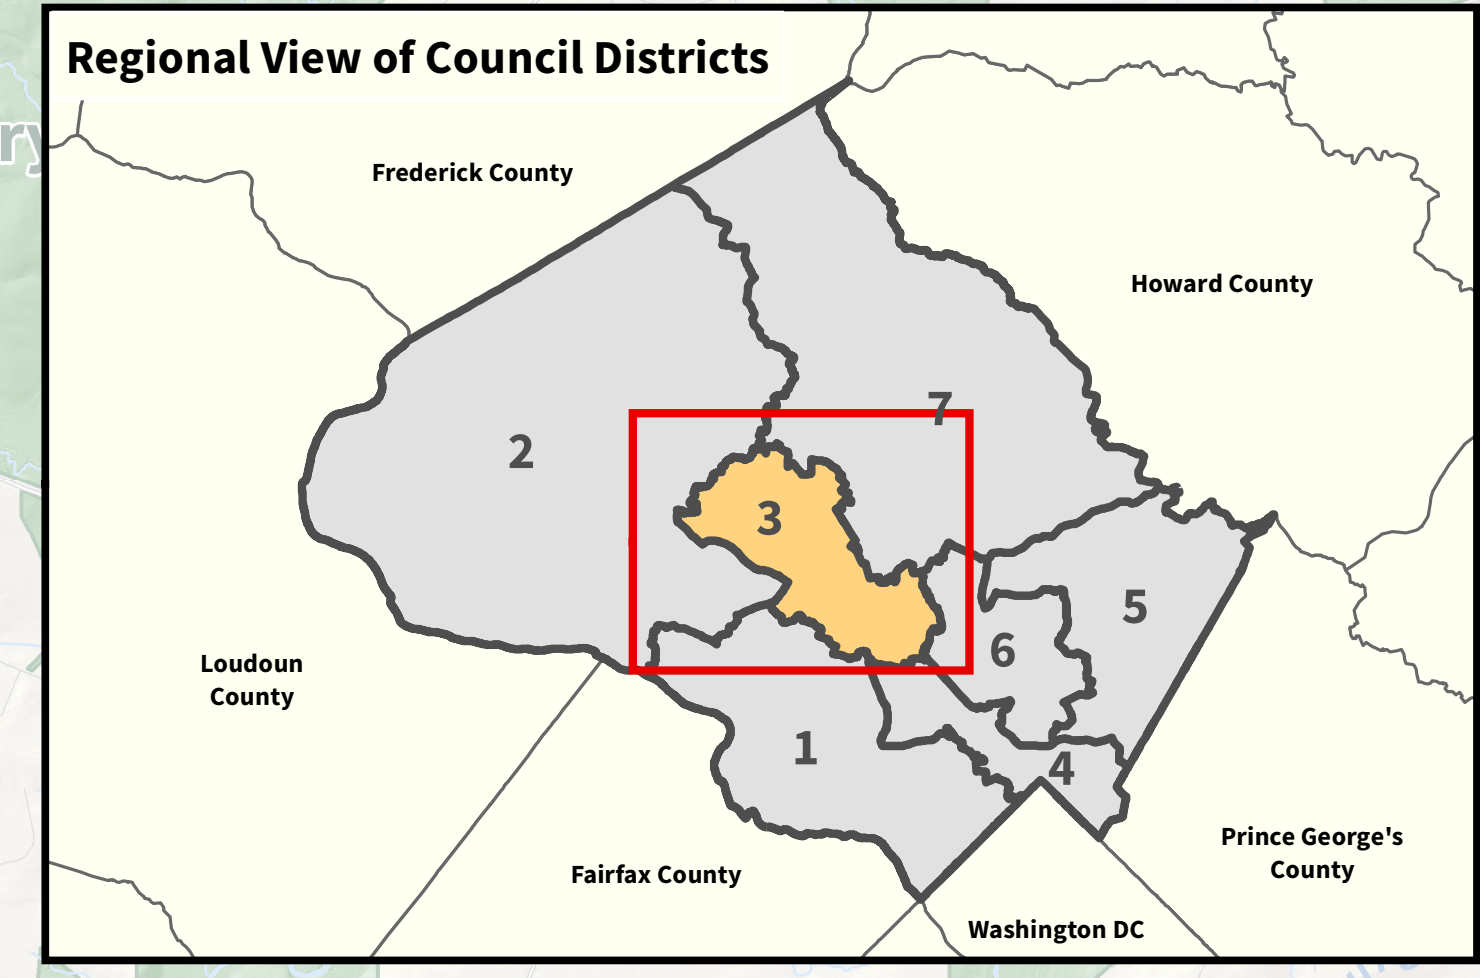

Montgomery County Council District 3

Sidney Katz

- Council Districts
- Firestations
- Montgomery County Public Schools
  - Elementary Schools
  - Middle Schools
  - High Schools
  - Special Schools
- Colleges
- Hospitals
- Police Stations
- MARC Train Stations
- Metro Stations
- Park and Ride Lots
- Park Facilities
- Parks

0 1.5 Miles
0 1.5 Kilometers

1 Inch equals 0.3 miles
Projection: Maryland Stateplane, NAD83
Map produced by the Montgomery County Planning Department
Information Technology & Innovation (ITI), December 2022