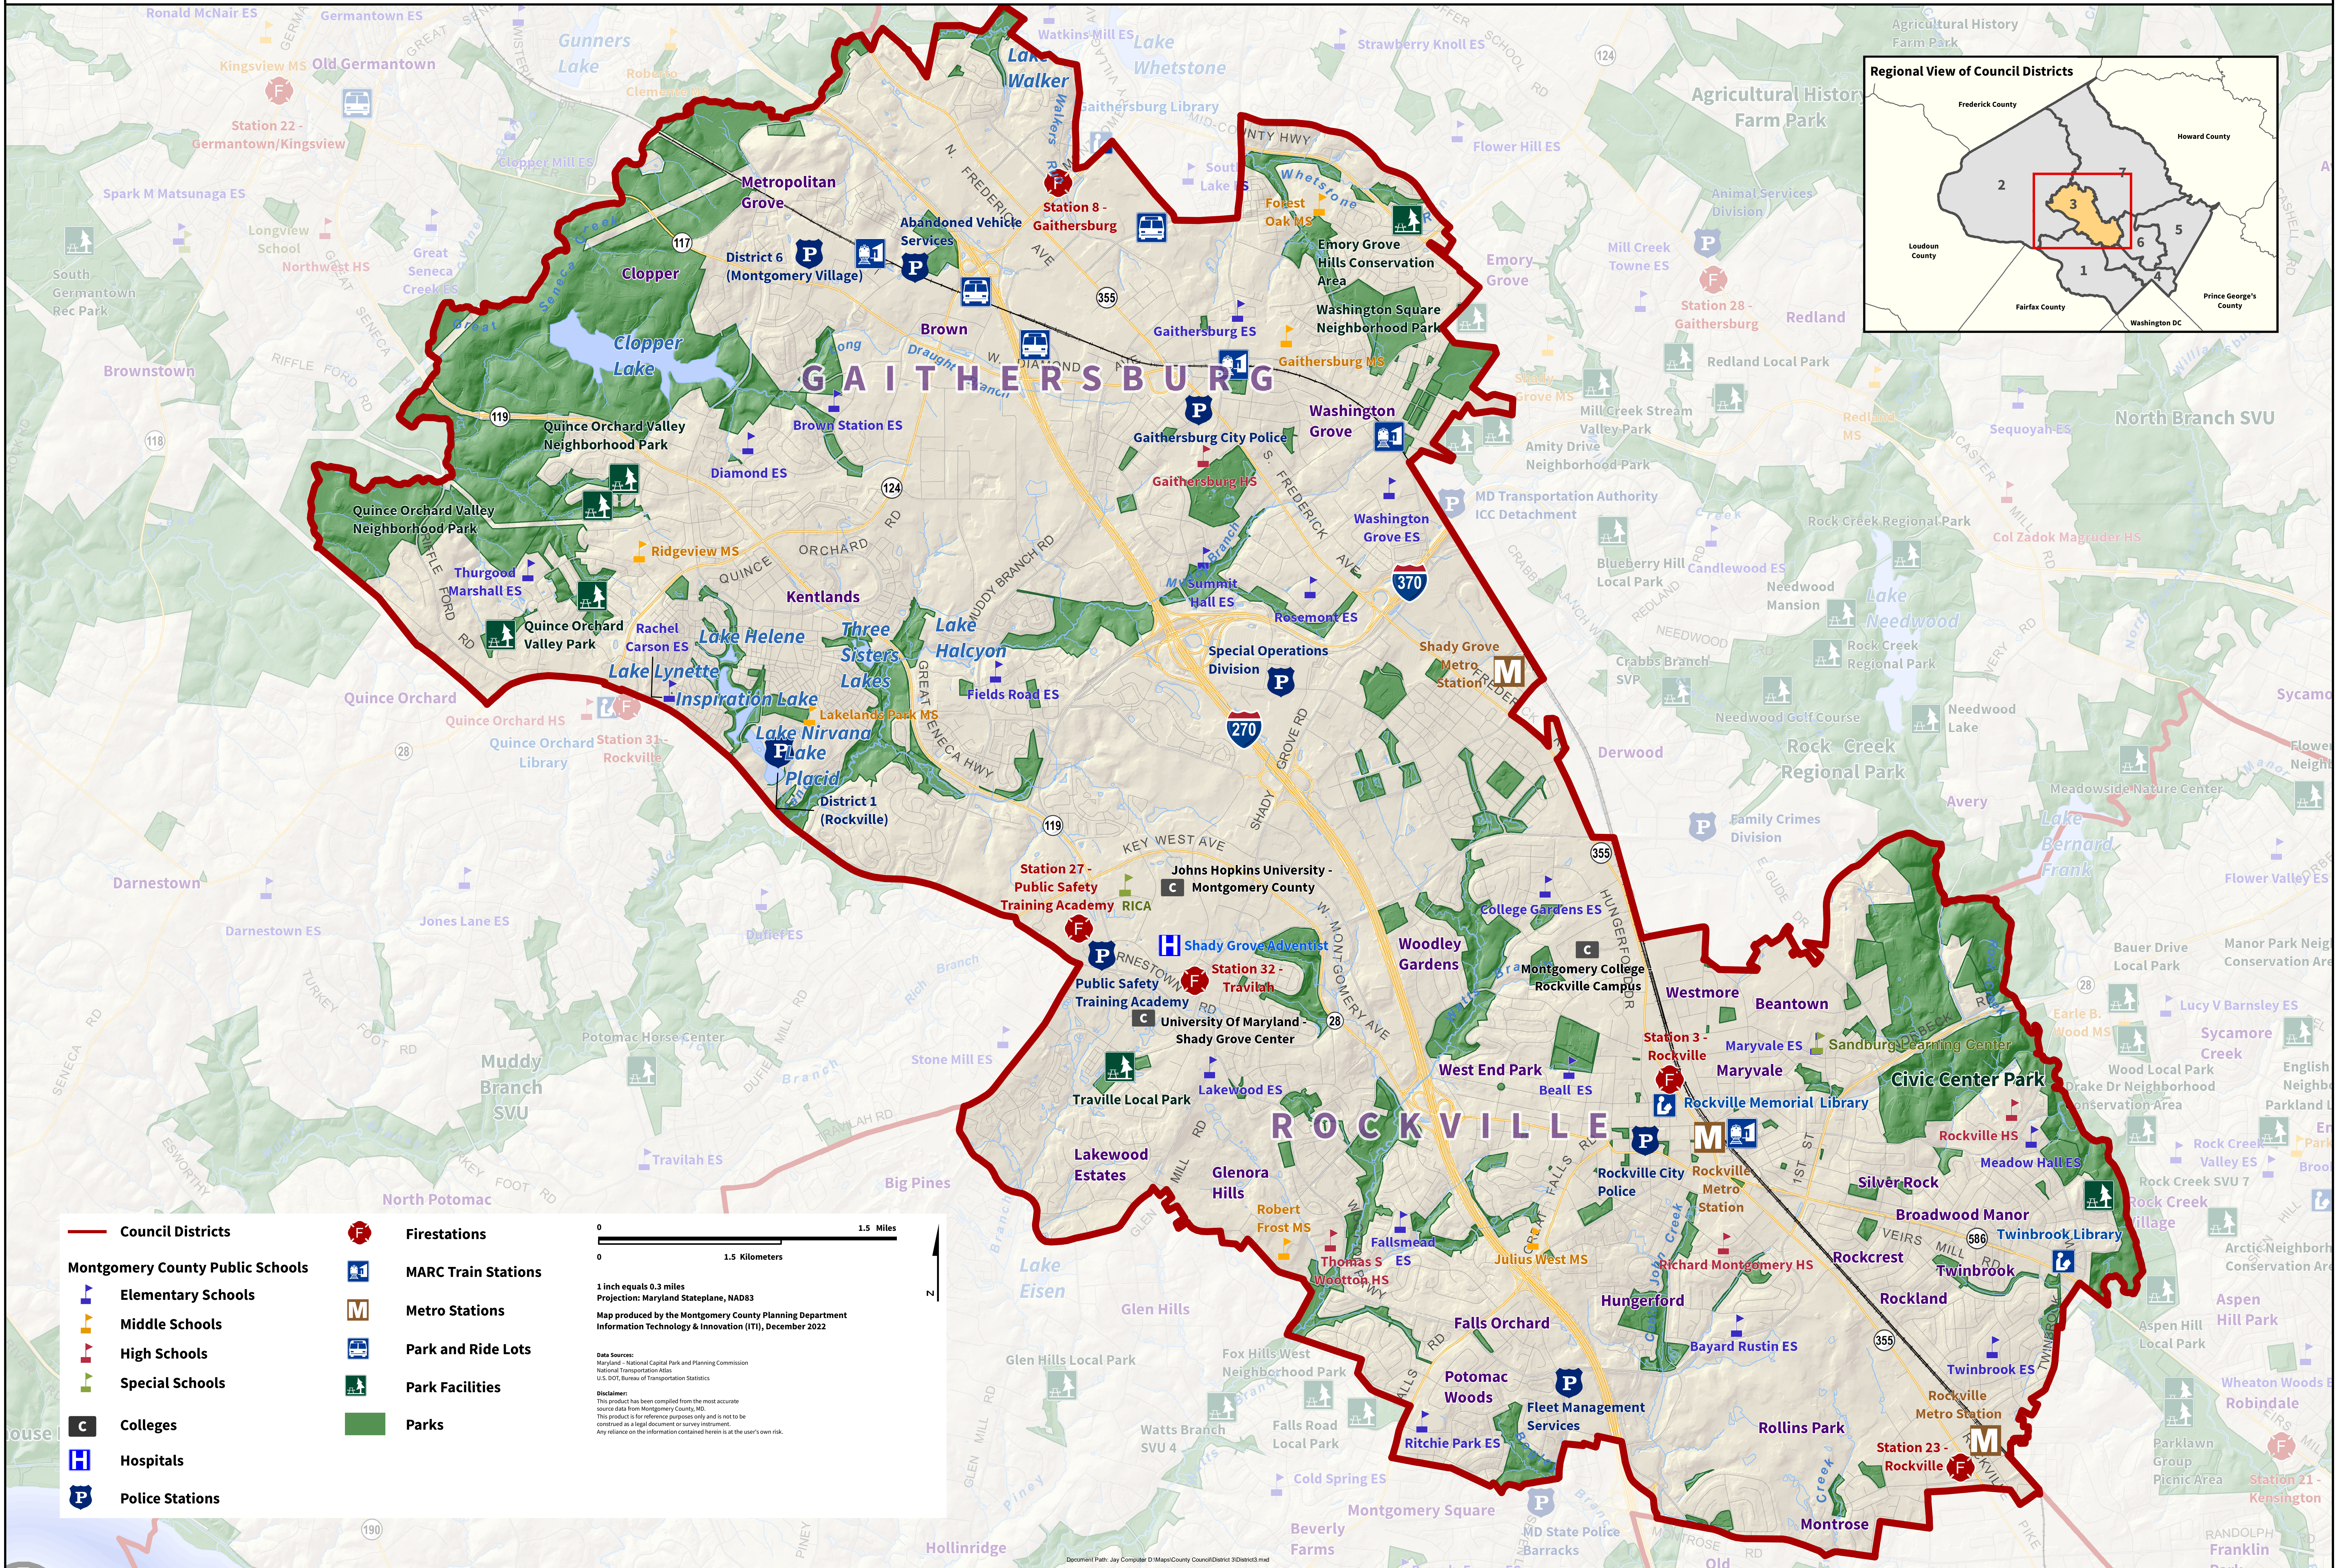

Montgomery County Council District 3

Sidney Katz

- Council Districts
- Firestations
- Montgomery County Public Schools
  - Elementary Schools
  - Middle Schools
  - High Schools
  - Special Schools
- Colleges
- Hospitals
- Police Stations
- MARC Train Stations
- Metro Stations
- Park and Ride Lots
- Park Facilities
- Parks

0 1.5 Miles
0 1.5 Kilometers

1 Inch equals 0.3 miles
Projection: Maryland Stateplane, NAD83
Map produced by the Montgomery County Planning Department
Information Technology & Innovation (ITI), December 2022