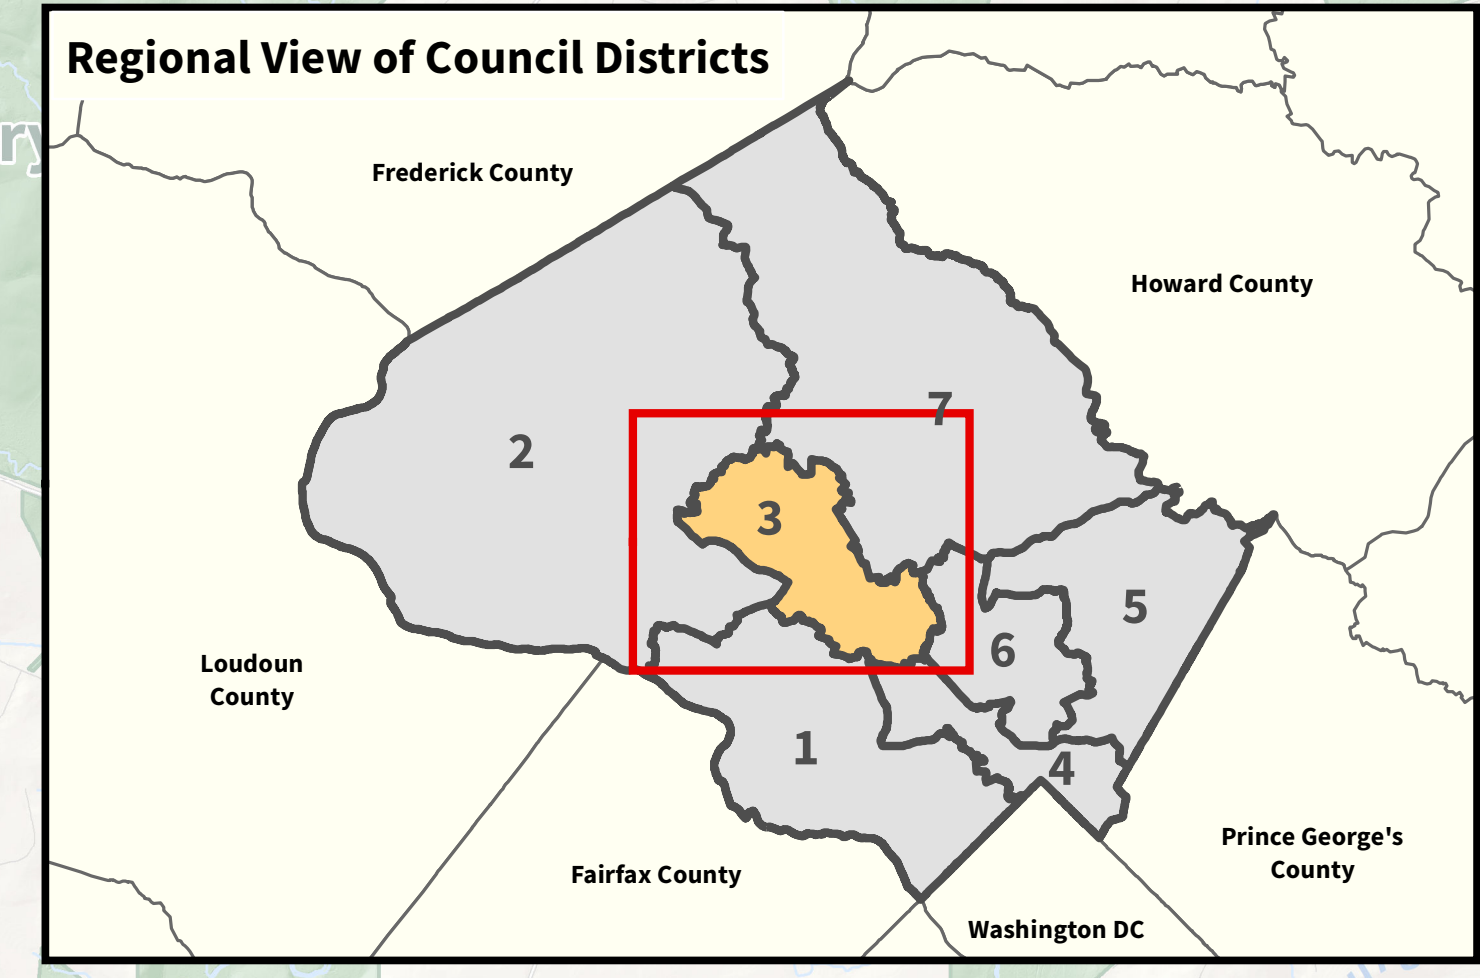

Montgomery County Council District 3 Sidney Katz

- Council Districts
- Fire Stations
- Elementary Schools
- Middle Schools
- High Schools
- Special Schools
- Colleges
- Hospitals
- Police Stations
- MARC Train Stations
- Metro Stations
- Park and Ride Lots
- Park Facilities
- Parks

0 1.5 Miles
0 1.5 Kilometers

1 inch equals 0.3 miles
Projection: Maryland Stateplane, NAD83
Map produced by the Montgomery County Planning Department
Information Technology & Innovation (ITI), December 2022