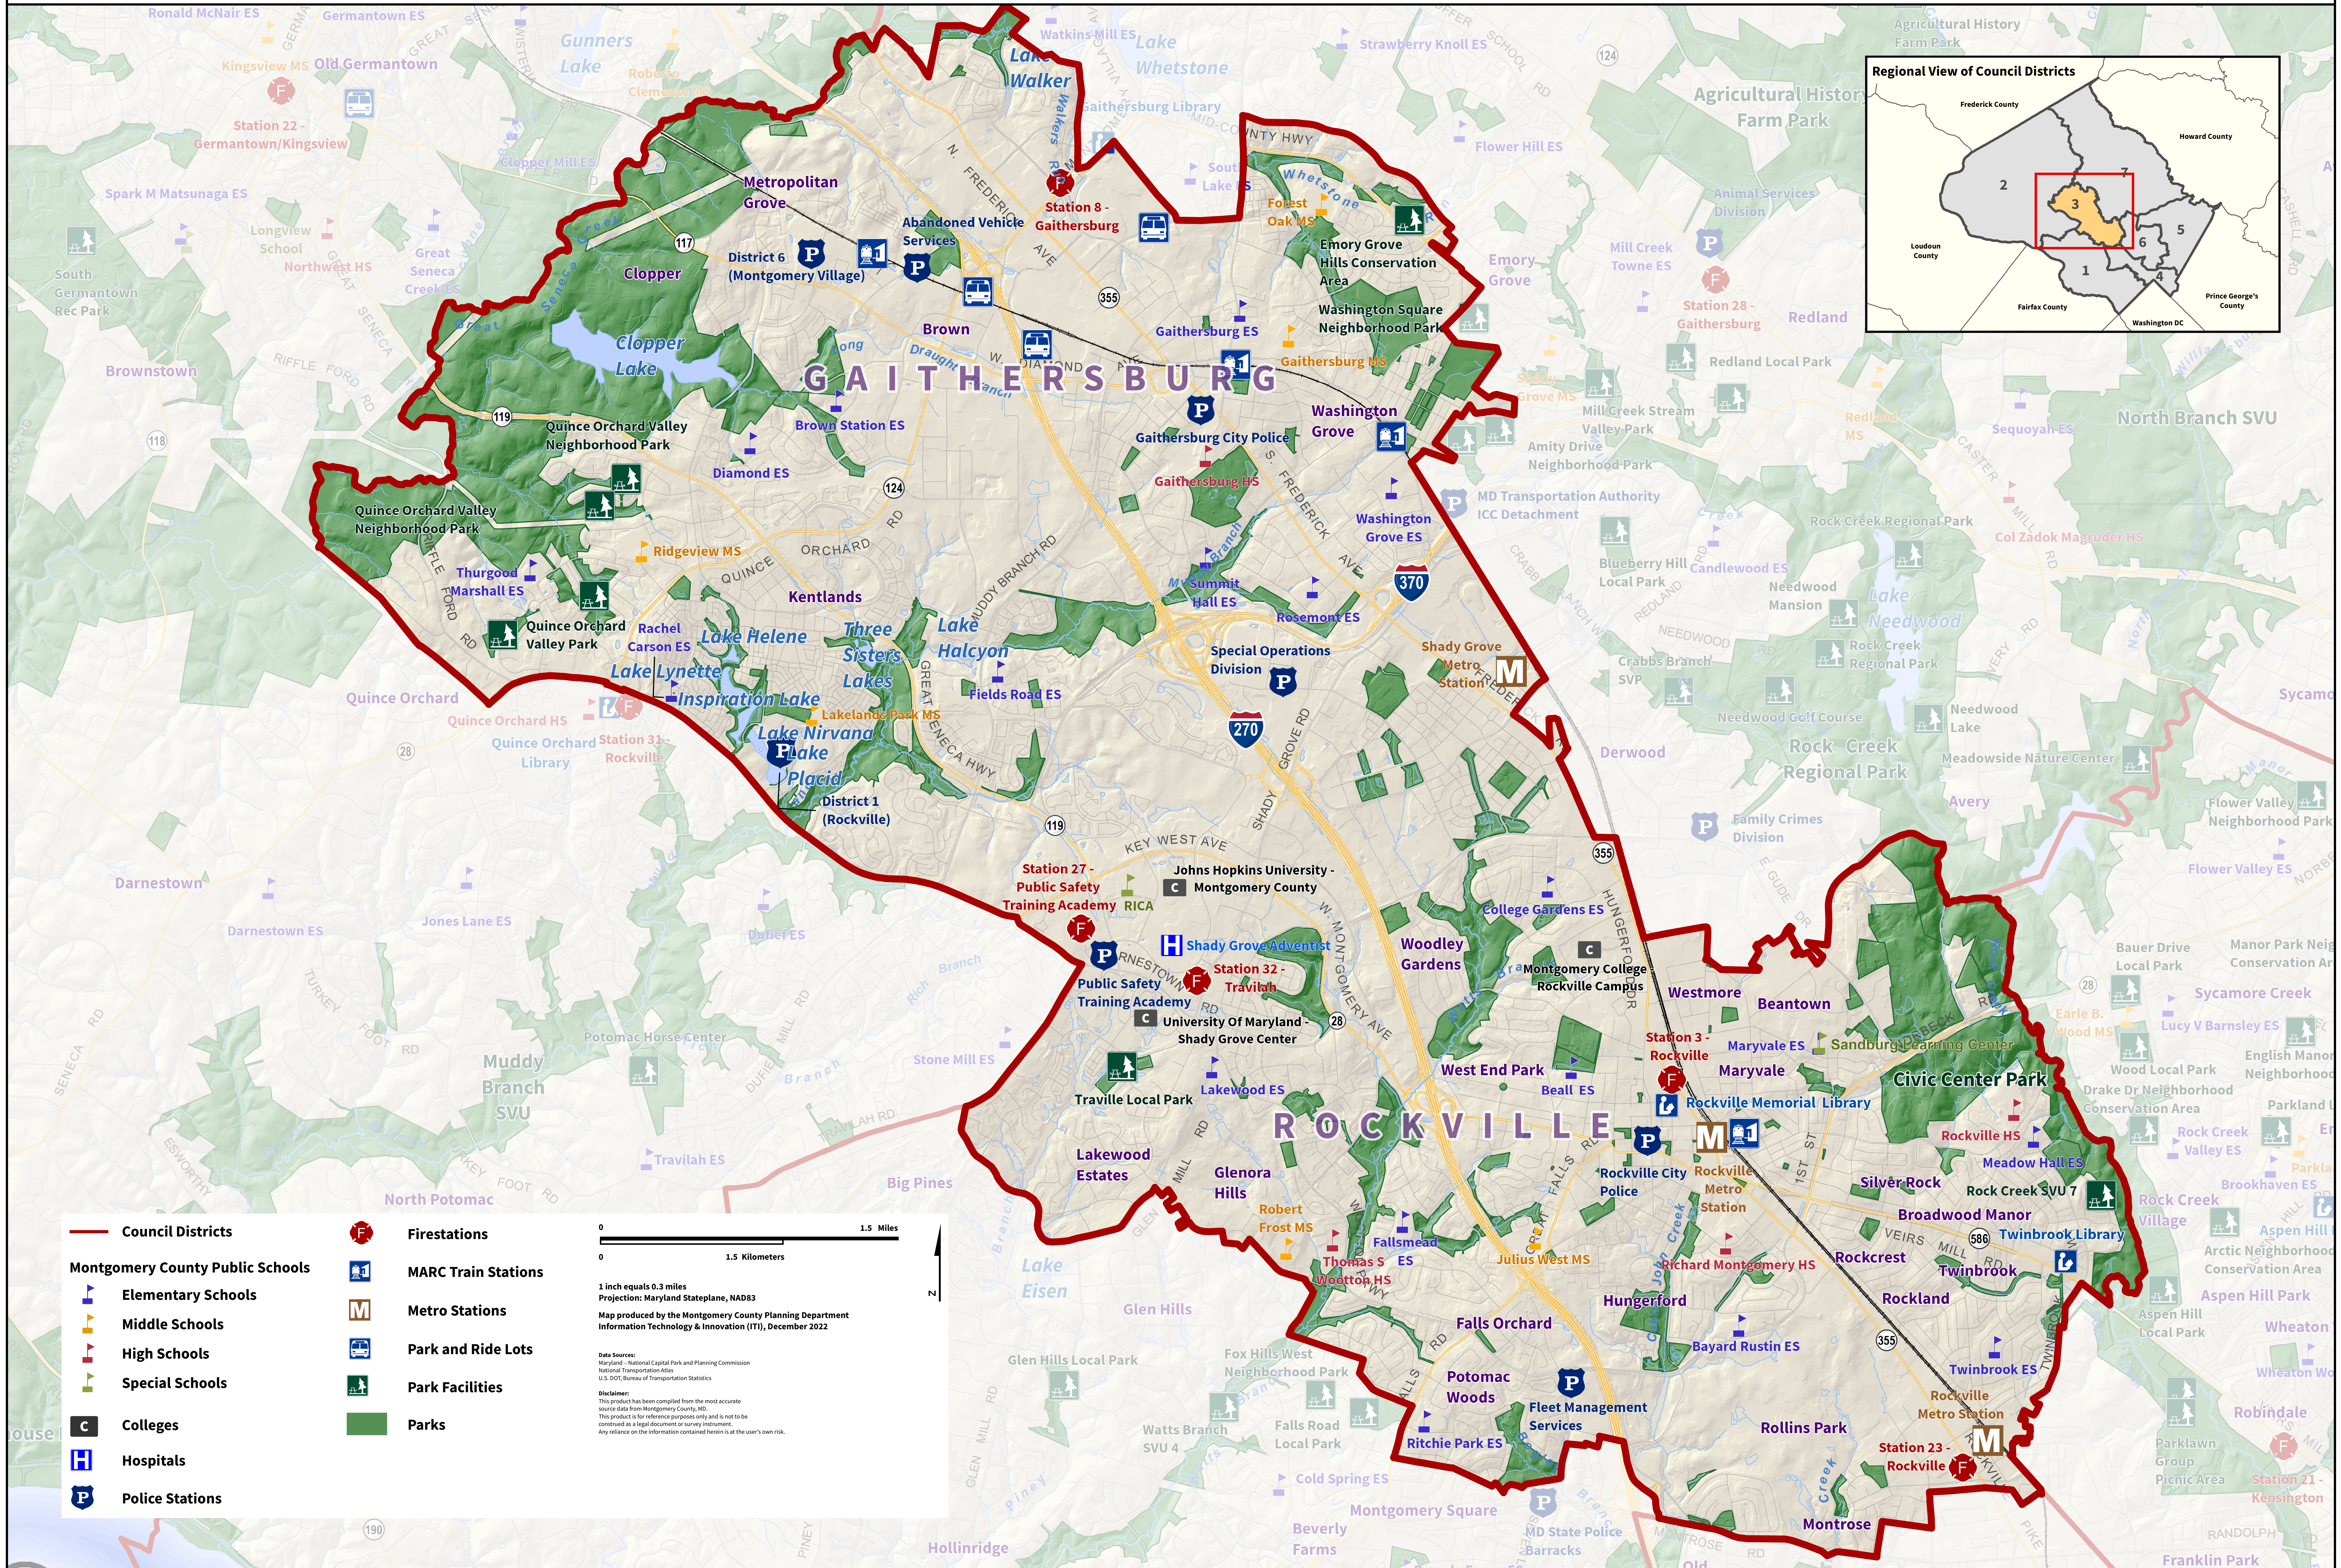

Montgomery County Council District 3 Sidney Katz

- Council Districts
- Fire Stations
- Elementary Schools
- Middle Schools
- High Schools
- Special Schools
- Colleges
- Hospitals
- Police Stations
- MARC Train Stations
- Metro Stations
- Park and Ride Lots
- Park Facilities
- Parks

0 1.5 Miles
0 1.5 Kilometers

1 inch equals 0.3 miles
Projection: Maryland Stateplane, NAD83
Map produced by the Montgomery County Planning Department
Information Technology & Innovation (ITI), December 2022