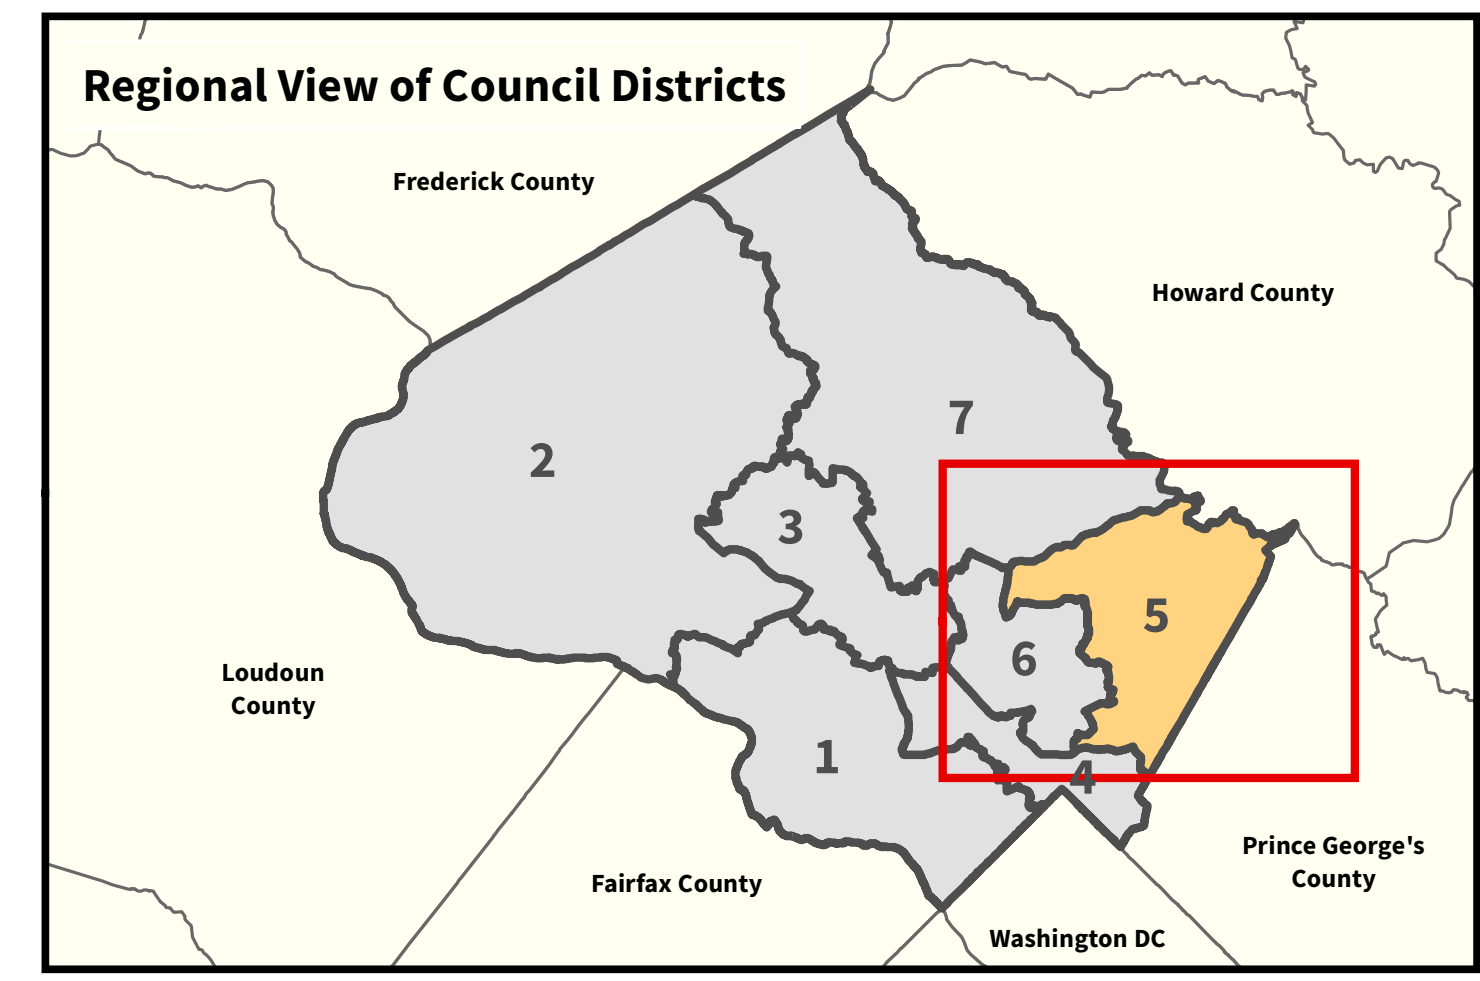

Montgomery County Council District 5

Kristin Mink

- Council Districts
- Elementary Schools
- Middle Schools
- High Schools
- Special Schools
- Colleges
- Hospitals
- Police Stations
- Firestations
- MARC Train Stations
- Metro Stations
- Park and Ride Lots
- Park Facilities
- Parks

1 inch equals 0.35 miles
Projection: Maryland Stateplane, NAD83
Map produced by the Montgomery County Planning Department
Information Technology & Innovation (ITI), December 2022