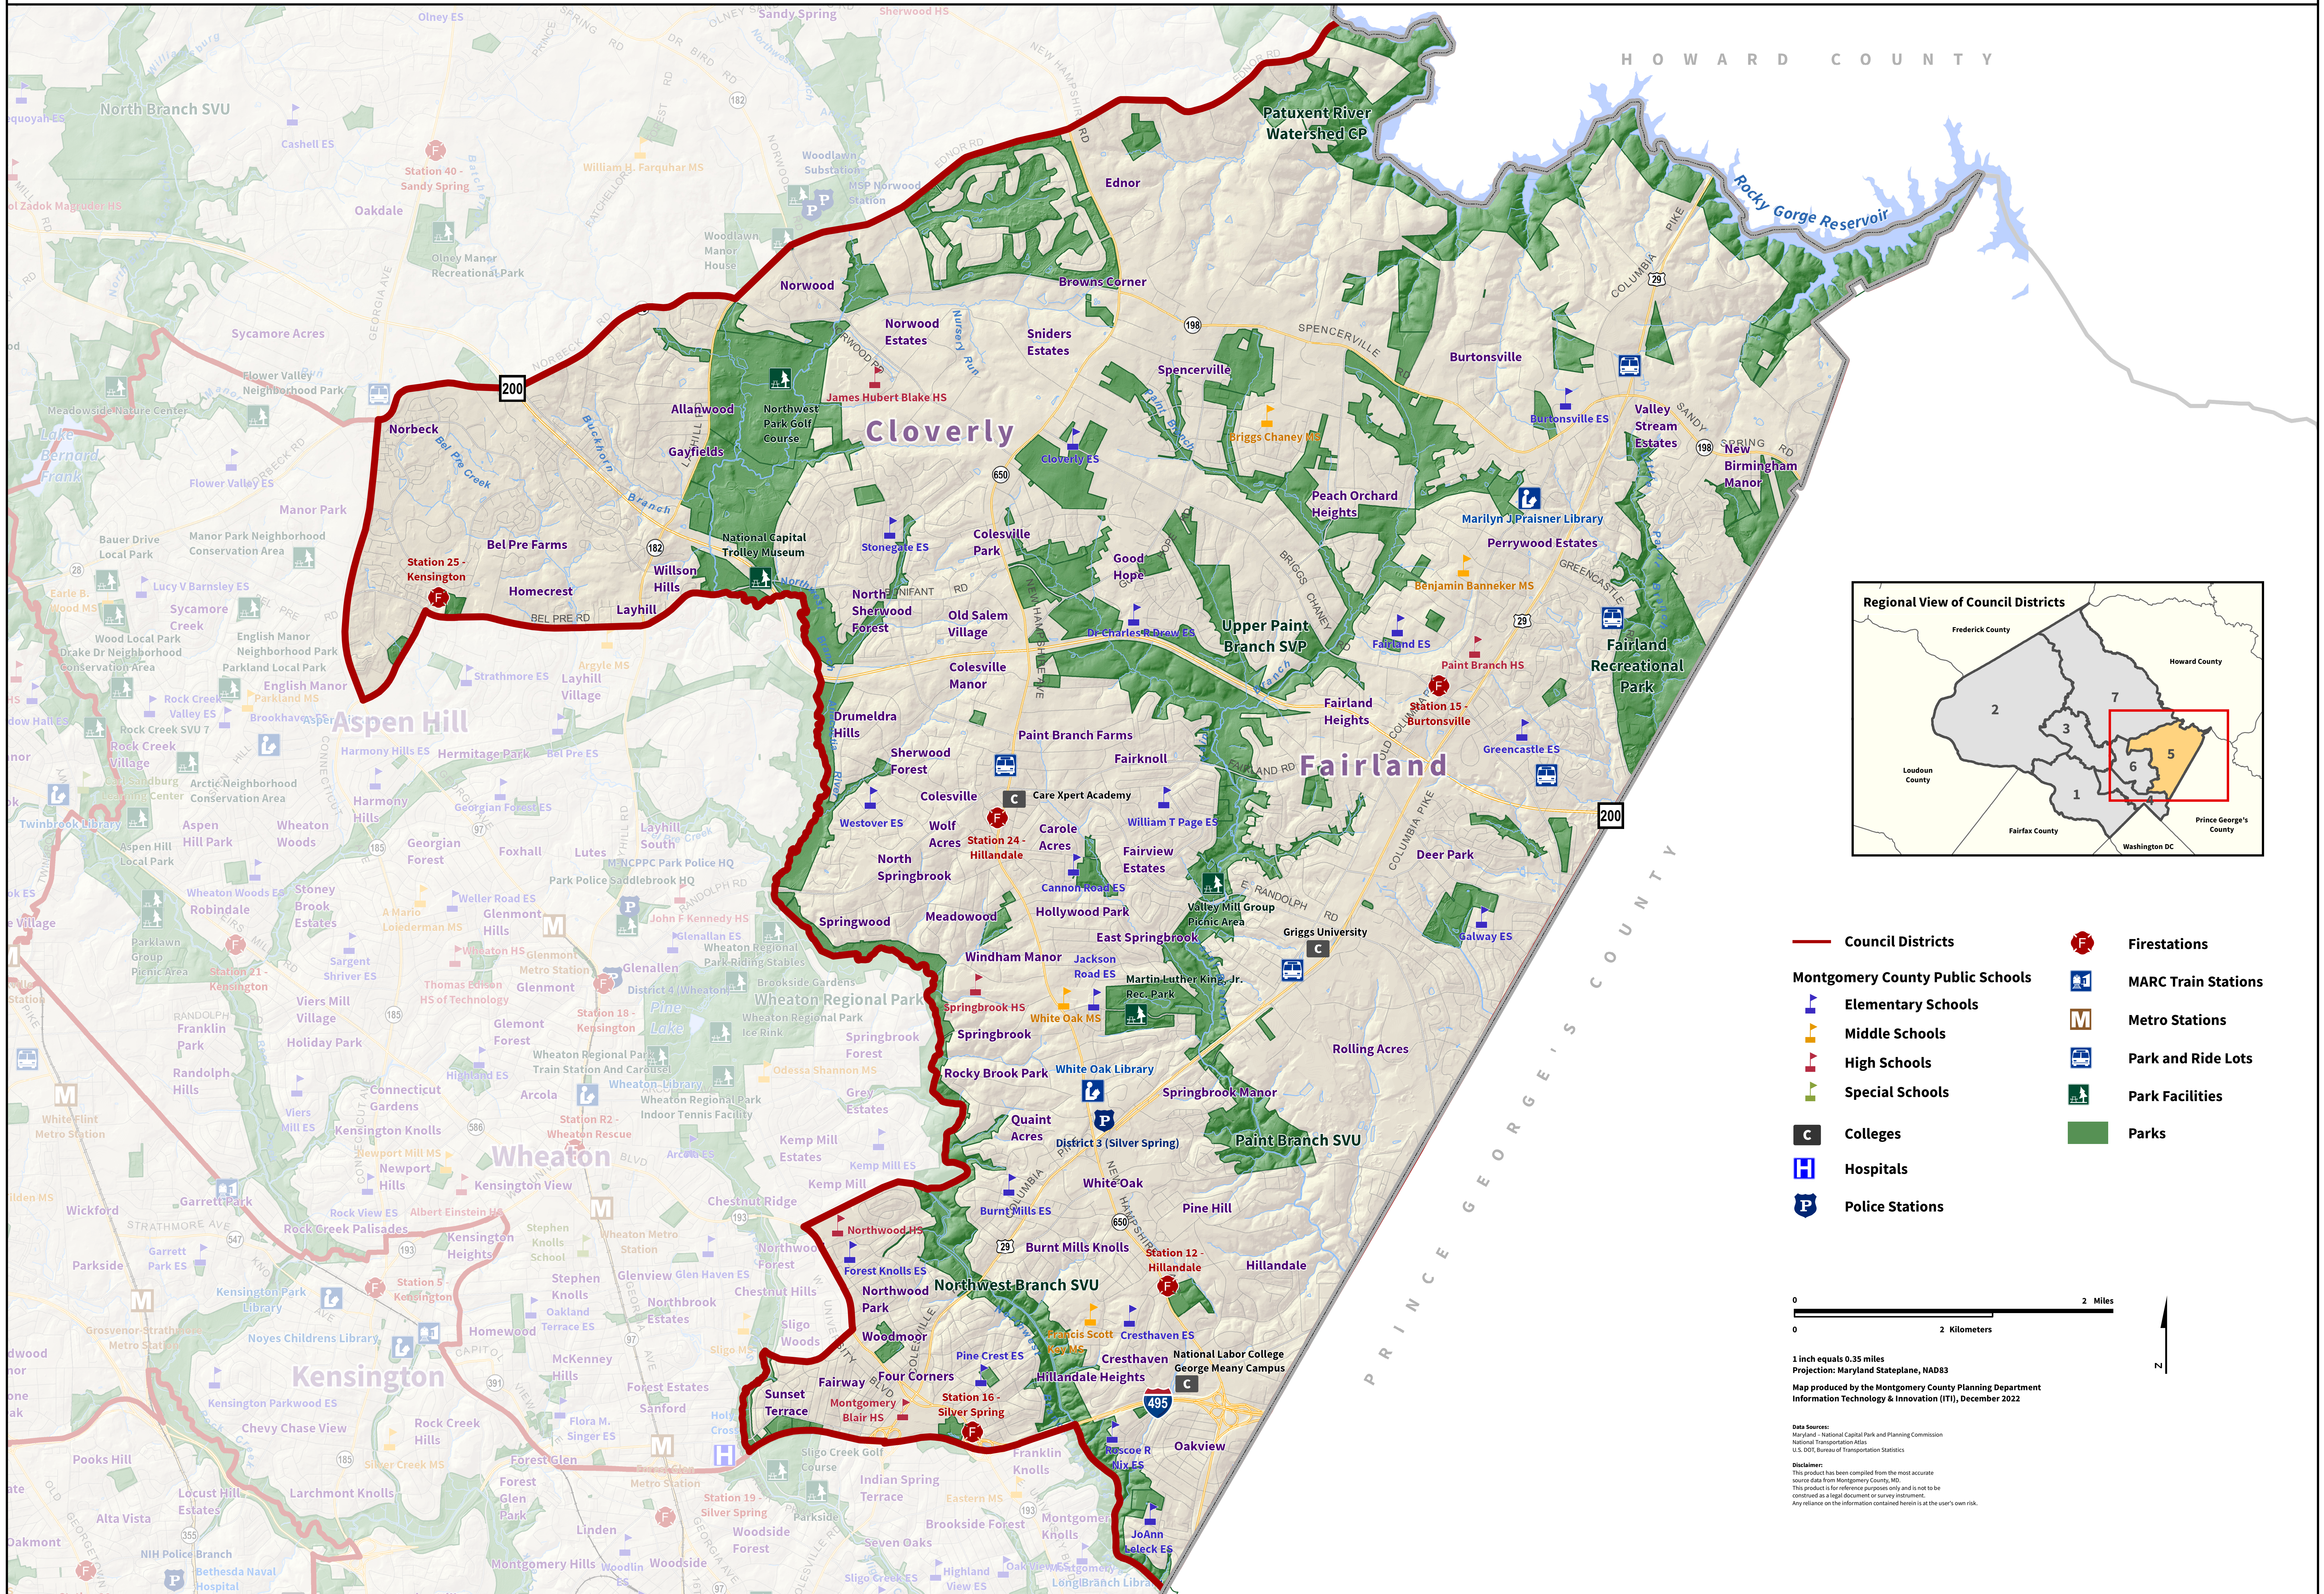

Montgomery County Council District 5

Kristin Mink

- Council Districts
- Elementary Schools
- Middle Schools
- High Schools
- Special Schools
- Colleges
- Hospitals
- Police Stations
- Firestations
- MARC Train Stations
- Metro Stations
- Park and Ride Lots
- Park Facilities
- Parks

1 inch equals 0.35 miles
Projection: Maryland Stateplane, NAD83
Map produced by the Montgomery County Planning Department
Information Technology & Innovation (ITI), December 2022