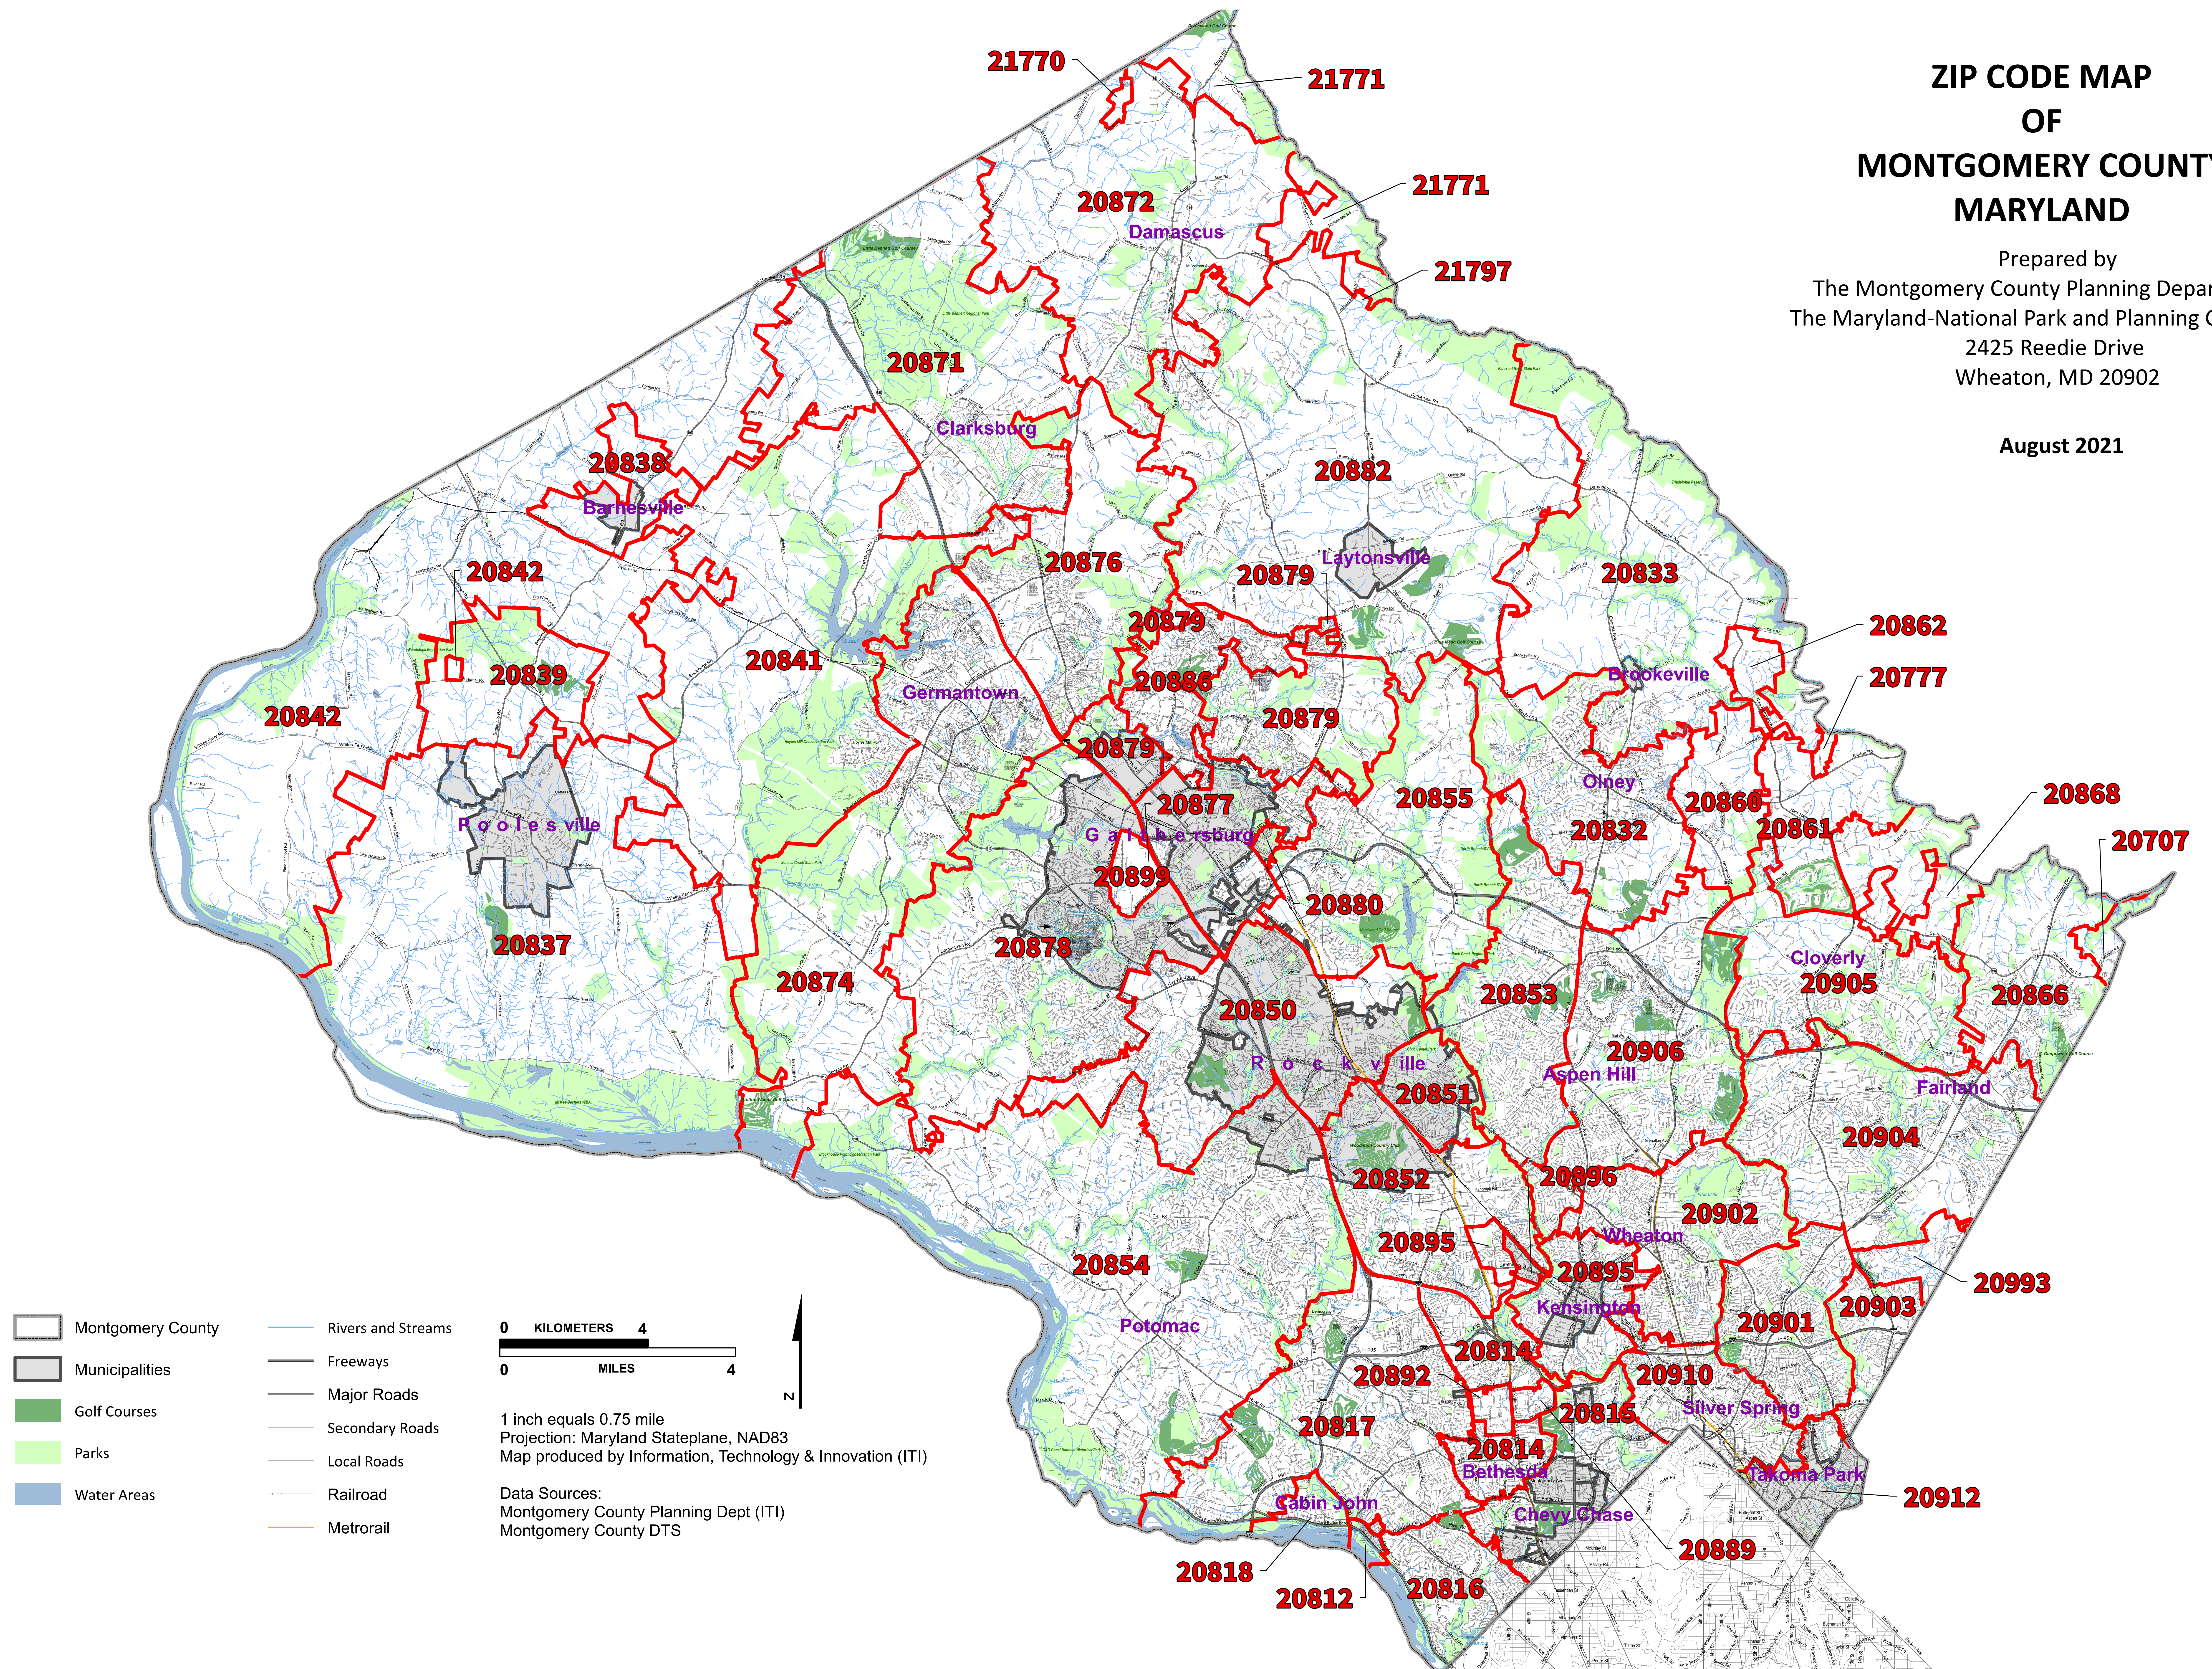

# ZIP CODE MAP OF MONTGOMERY COUNTY MARYLAND

Prepared by  
The Montgomery County Planning Department of  
The Maryland-National Park and Planning Commission  
2425 Reedie Drive  
Wheaton, MD 20902

August 2021

- Montgomery County
- Municipalities
- Golf Courses
- Parks
- Water Areas

- Rivers and Streams
- Freeways
- Major Roads
- Secondary Roads
- Local Roads
- Railroad
- Metrorail

1 inch equals 0.75 mile  
Projection: Maryland Stateplane, NAD83  
Map produced by Information, Technology & Innovation (ITI)

Data Sources:  
Montgomery County Planning Dept (ITI)  
Montgomery County DTS