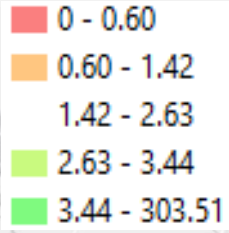

Walkability

Walkshed Size (Acres)	
2 - 103	Red
103 - 157	Orange
157 - 214	Yellow
214 - 271	Light Green
271 - 363	Green

EPS Study Area

Walkshed Totals

Active Per Person

Contemplative Per Person

Social Per Person