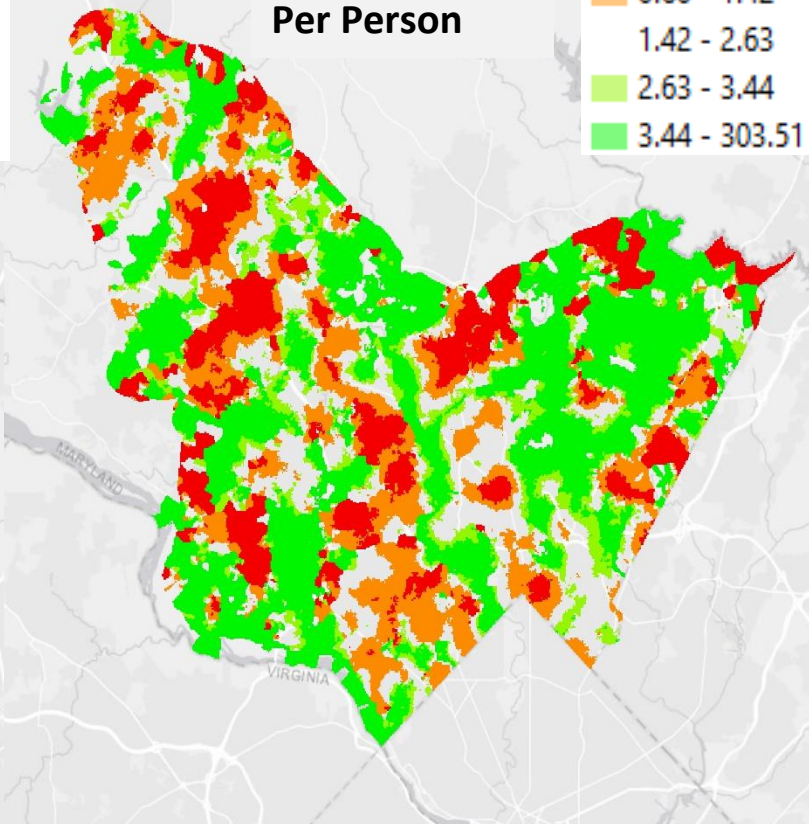

Walkability

Walkshed Size (Acres)	
2 - 103	Red
103 - 157	Orange
157 - 214	Yellow
214 - 271	Light Green
271 - 363	Green

EPS Study Area

Walkshed Totals

Active Per Person

Contemplative Per Person

Social Per Person

Deficits

Silver Spring CBD

Walkshed Totals