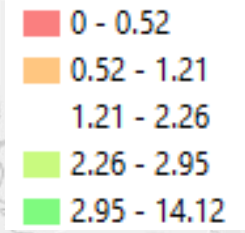

Walkability

Walkshed Size (Acres)	
2 - 103	Red
103 - 157	Orange
157 - 214	Yellow
214 - 271	Light Green
271 - 363	Green

EPS Study Area

Walkshed Totals

Active Per Person

Contemplative Per Person

Social Per Person