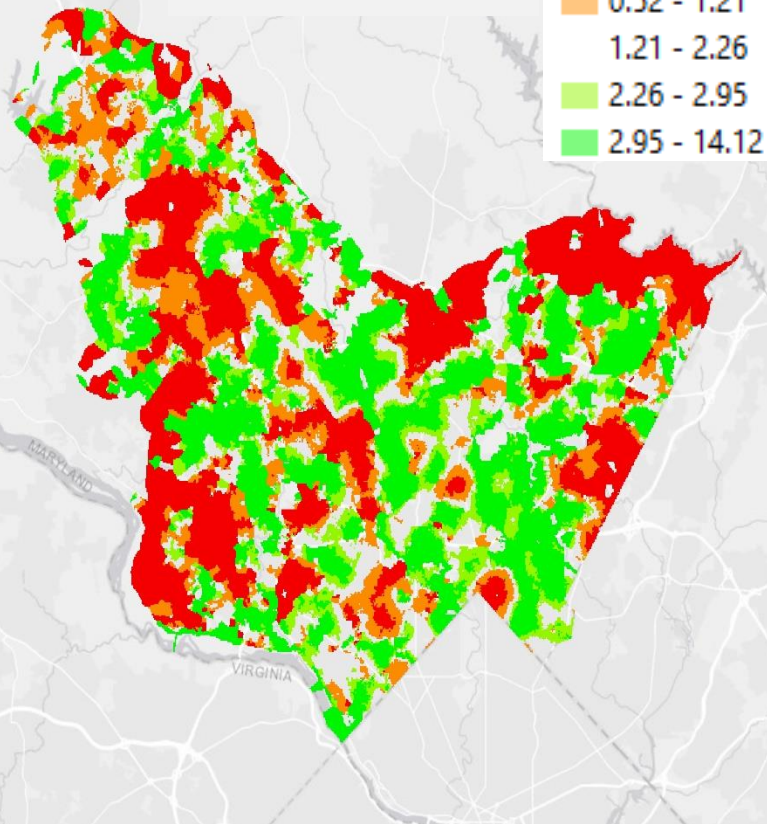

Walkability

Walkshed Size (Acres)	
2 - 103	Red
103 - 157	Orange
157 - 214	Yellow
214 - 271	Light Green
271 - 363	Green

EPS Study Area

Walkshed Totals

Active Per Person

Contemplative Per Person

Social Per Person

Deficits

Silver Spring CBD

Walkshed Totals