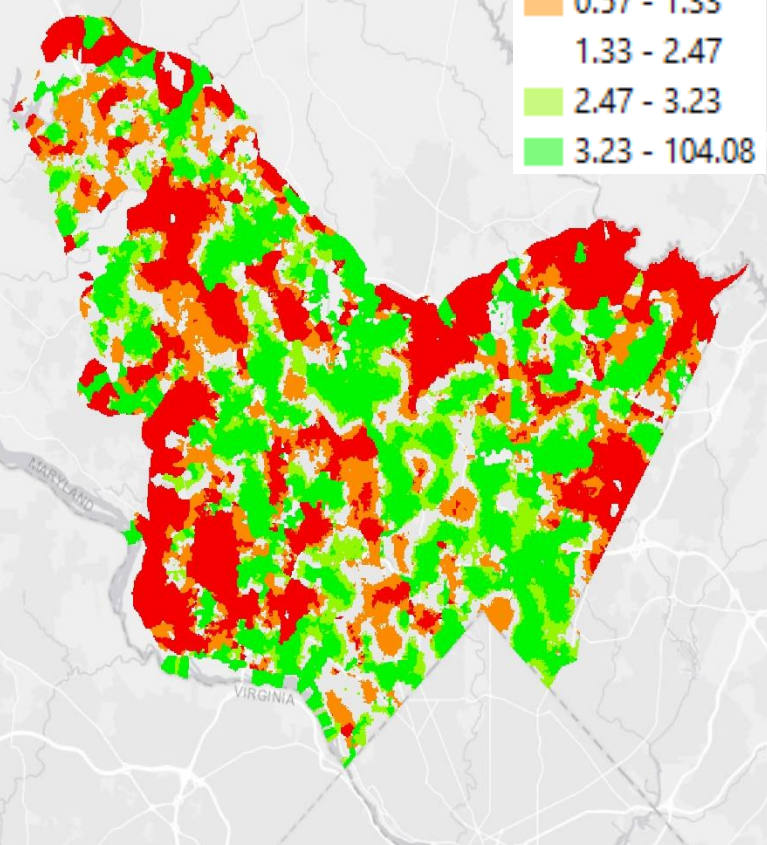

Walkability

Walkshed Size (Acres)	
2 - 103	Red
103 - 157	Orange
157 - 214	Yellow
214 - 271	Light Green
271 - 363	Green

EPS Study Area

Walkshed Totals

Active Per Person

Contemplative Per Person

Social Per Person

Deficits

Silver Spring CBD

Walkshed Totals