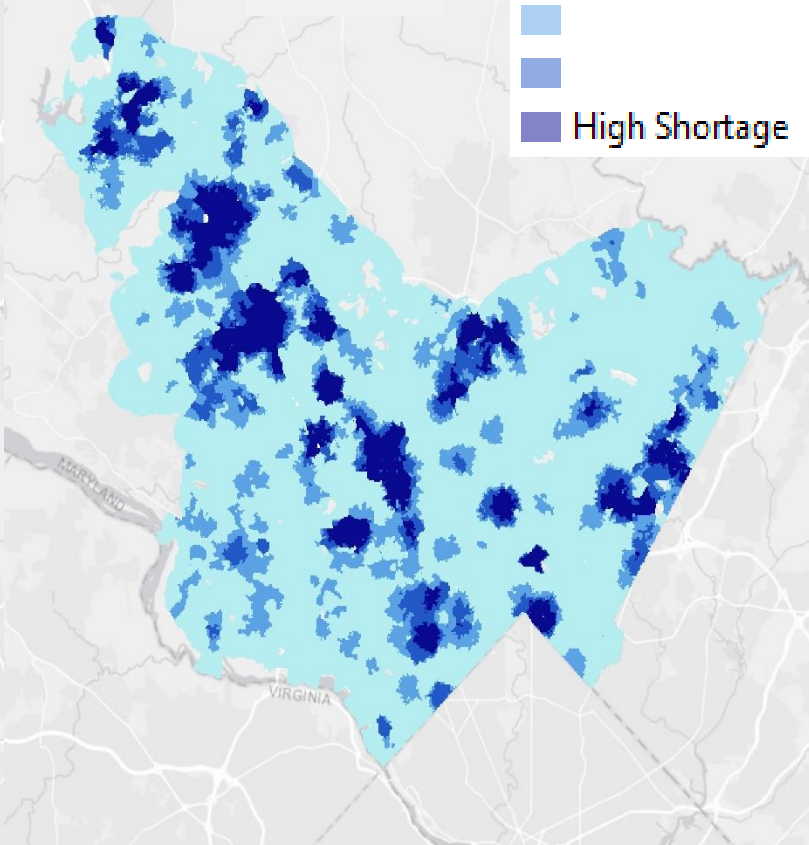

Walkability

Walkshed Size (Acres)	
2 - 103	Red
103 - 157	Orange
157 - 214	Yellow
214 - 271	Light Green
271 - 363	Green

EPS Study Area

Walkshed Totals

Active Per Person

Contemplative Per Person

Social Per Person

Deficits

Silver Spring CBD

Walkshed Totals