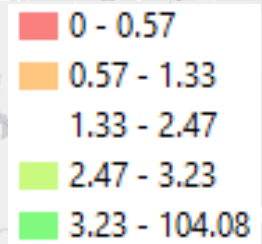

Walkability

Walkshed Size (Acres)	
2 - 103	Red
103 - 157	Orange
157 - 214	Yellow
214 - 271	Light Green
271 - 363	Green

EPS Study Area

Walkshed Totals

Active Per Person

Contemplative Per Person

Social Per Person