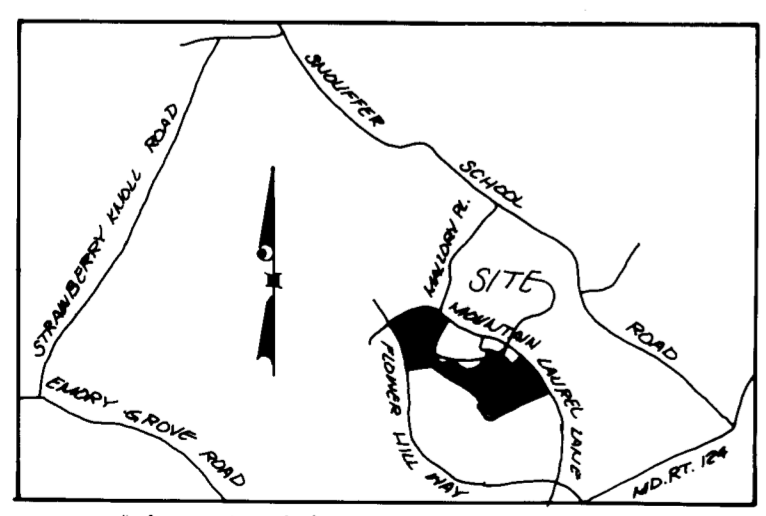

MOUNTAIN LAUREL LANE

Vicinity Map Scale: 1"=2000'

Wallace R. Amos and Associates, Ltd.
Land Surveyors
 9525 Georgia Avenue
 Silver Spring, Maryland 20910
 565-9727

PLAT OF MONUMENTATION
FLOWER HILL LOCAL PARK
 GAITHERSBURG (NO.9) DISTRICT
 MONTGOMERY COUNTY, MARYLAND
 Scale: 1"=100' November 1988

JOB NO. 88-3251
 PLAT NO. 88-047
 FILE NO. A-6