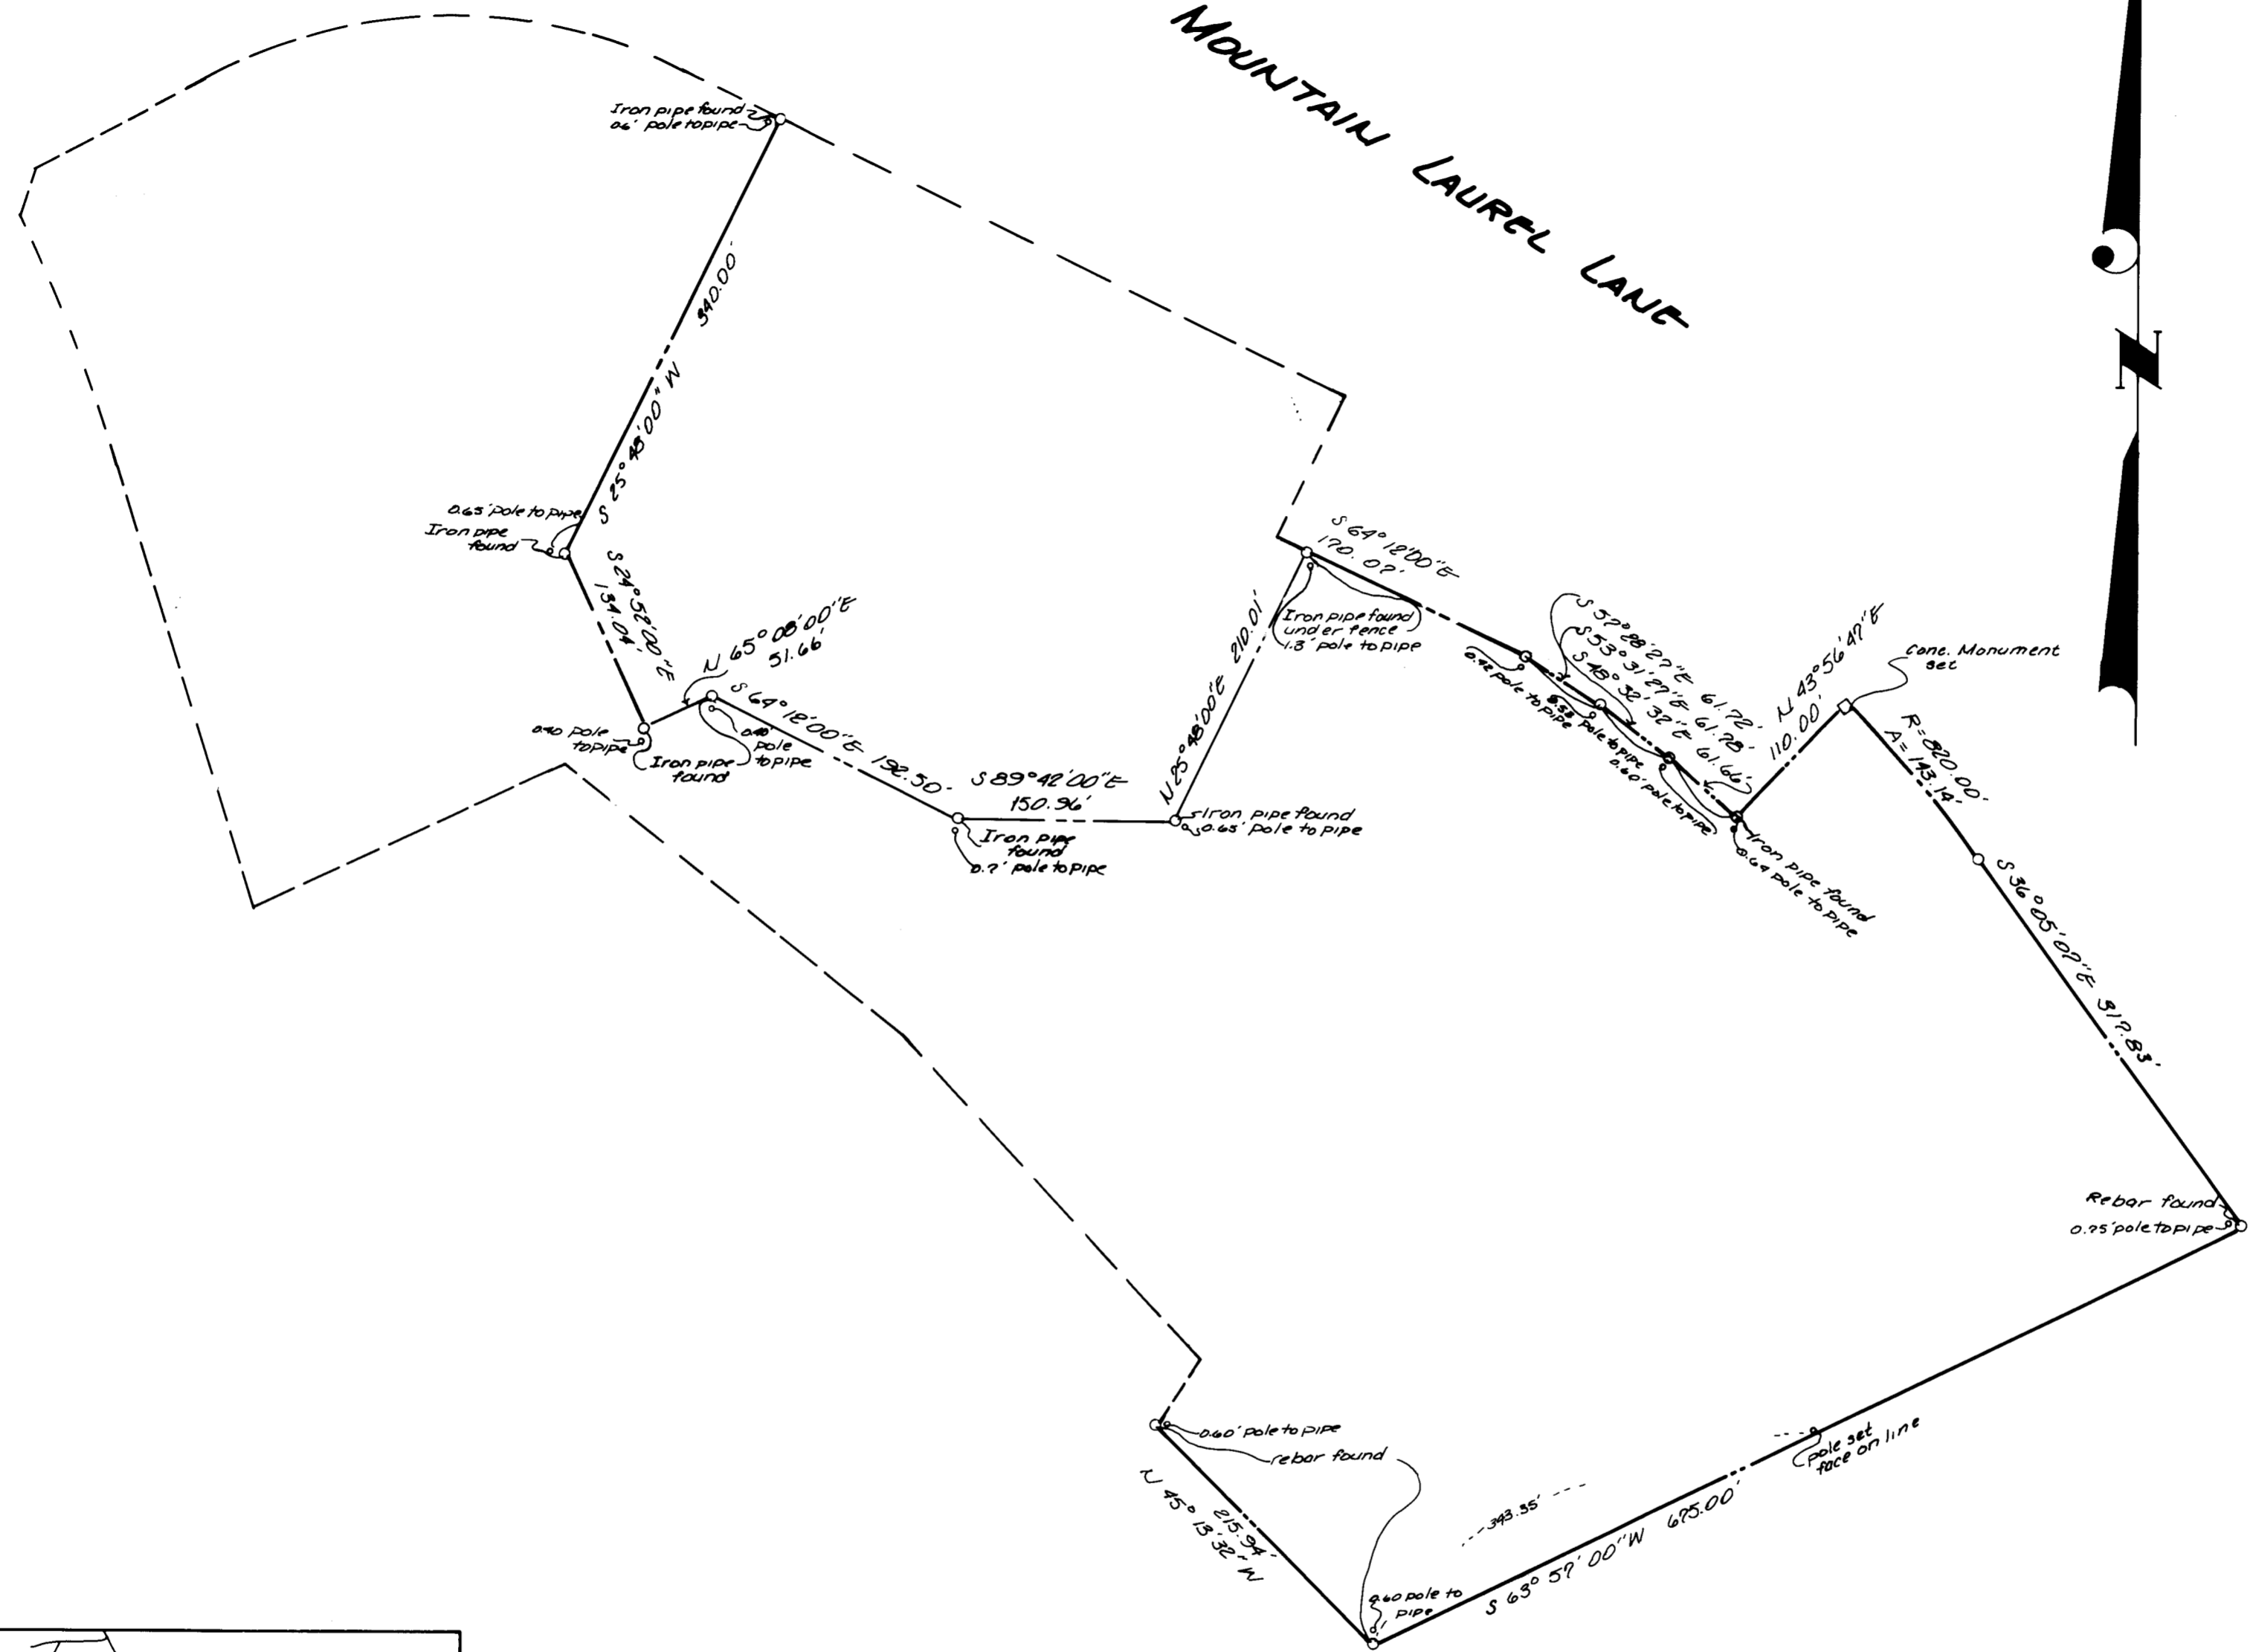

MOUNTAIN LAUREL LANE

Vicinity Map Scale: 1"=2000'

Wallace R. Amos and Associates, Ltd.
Land Surveyors
 9525 Georgia Avenue
 Silver Spring, Maryland 20910
 565-9727

PLAT OF MONUMENTATION
FLOWER HILL LOCAL PARK
 GAITHERSBURG (NO.9) DISTRICT
 MONTGOMERY COUNTY, MARYLAND
 Scale: 1"=100' November 1988

JOB NO. 88-3251
 PLAT NO. 88-047
 FILE NO. A-6