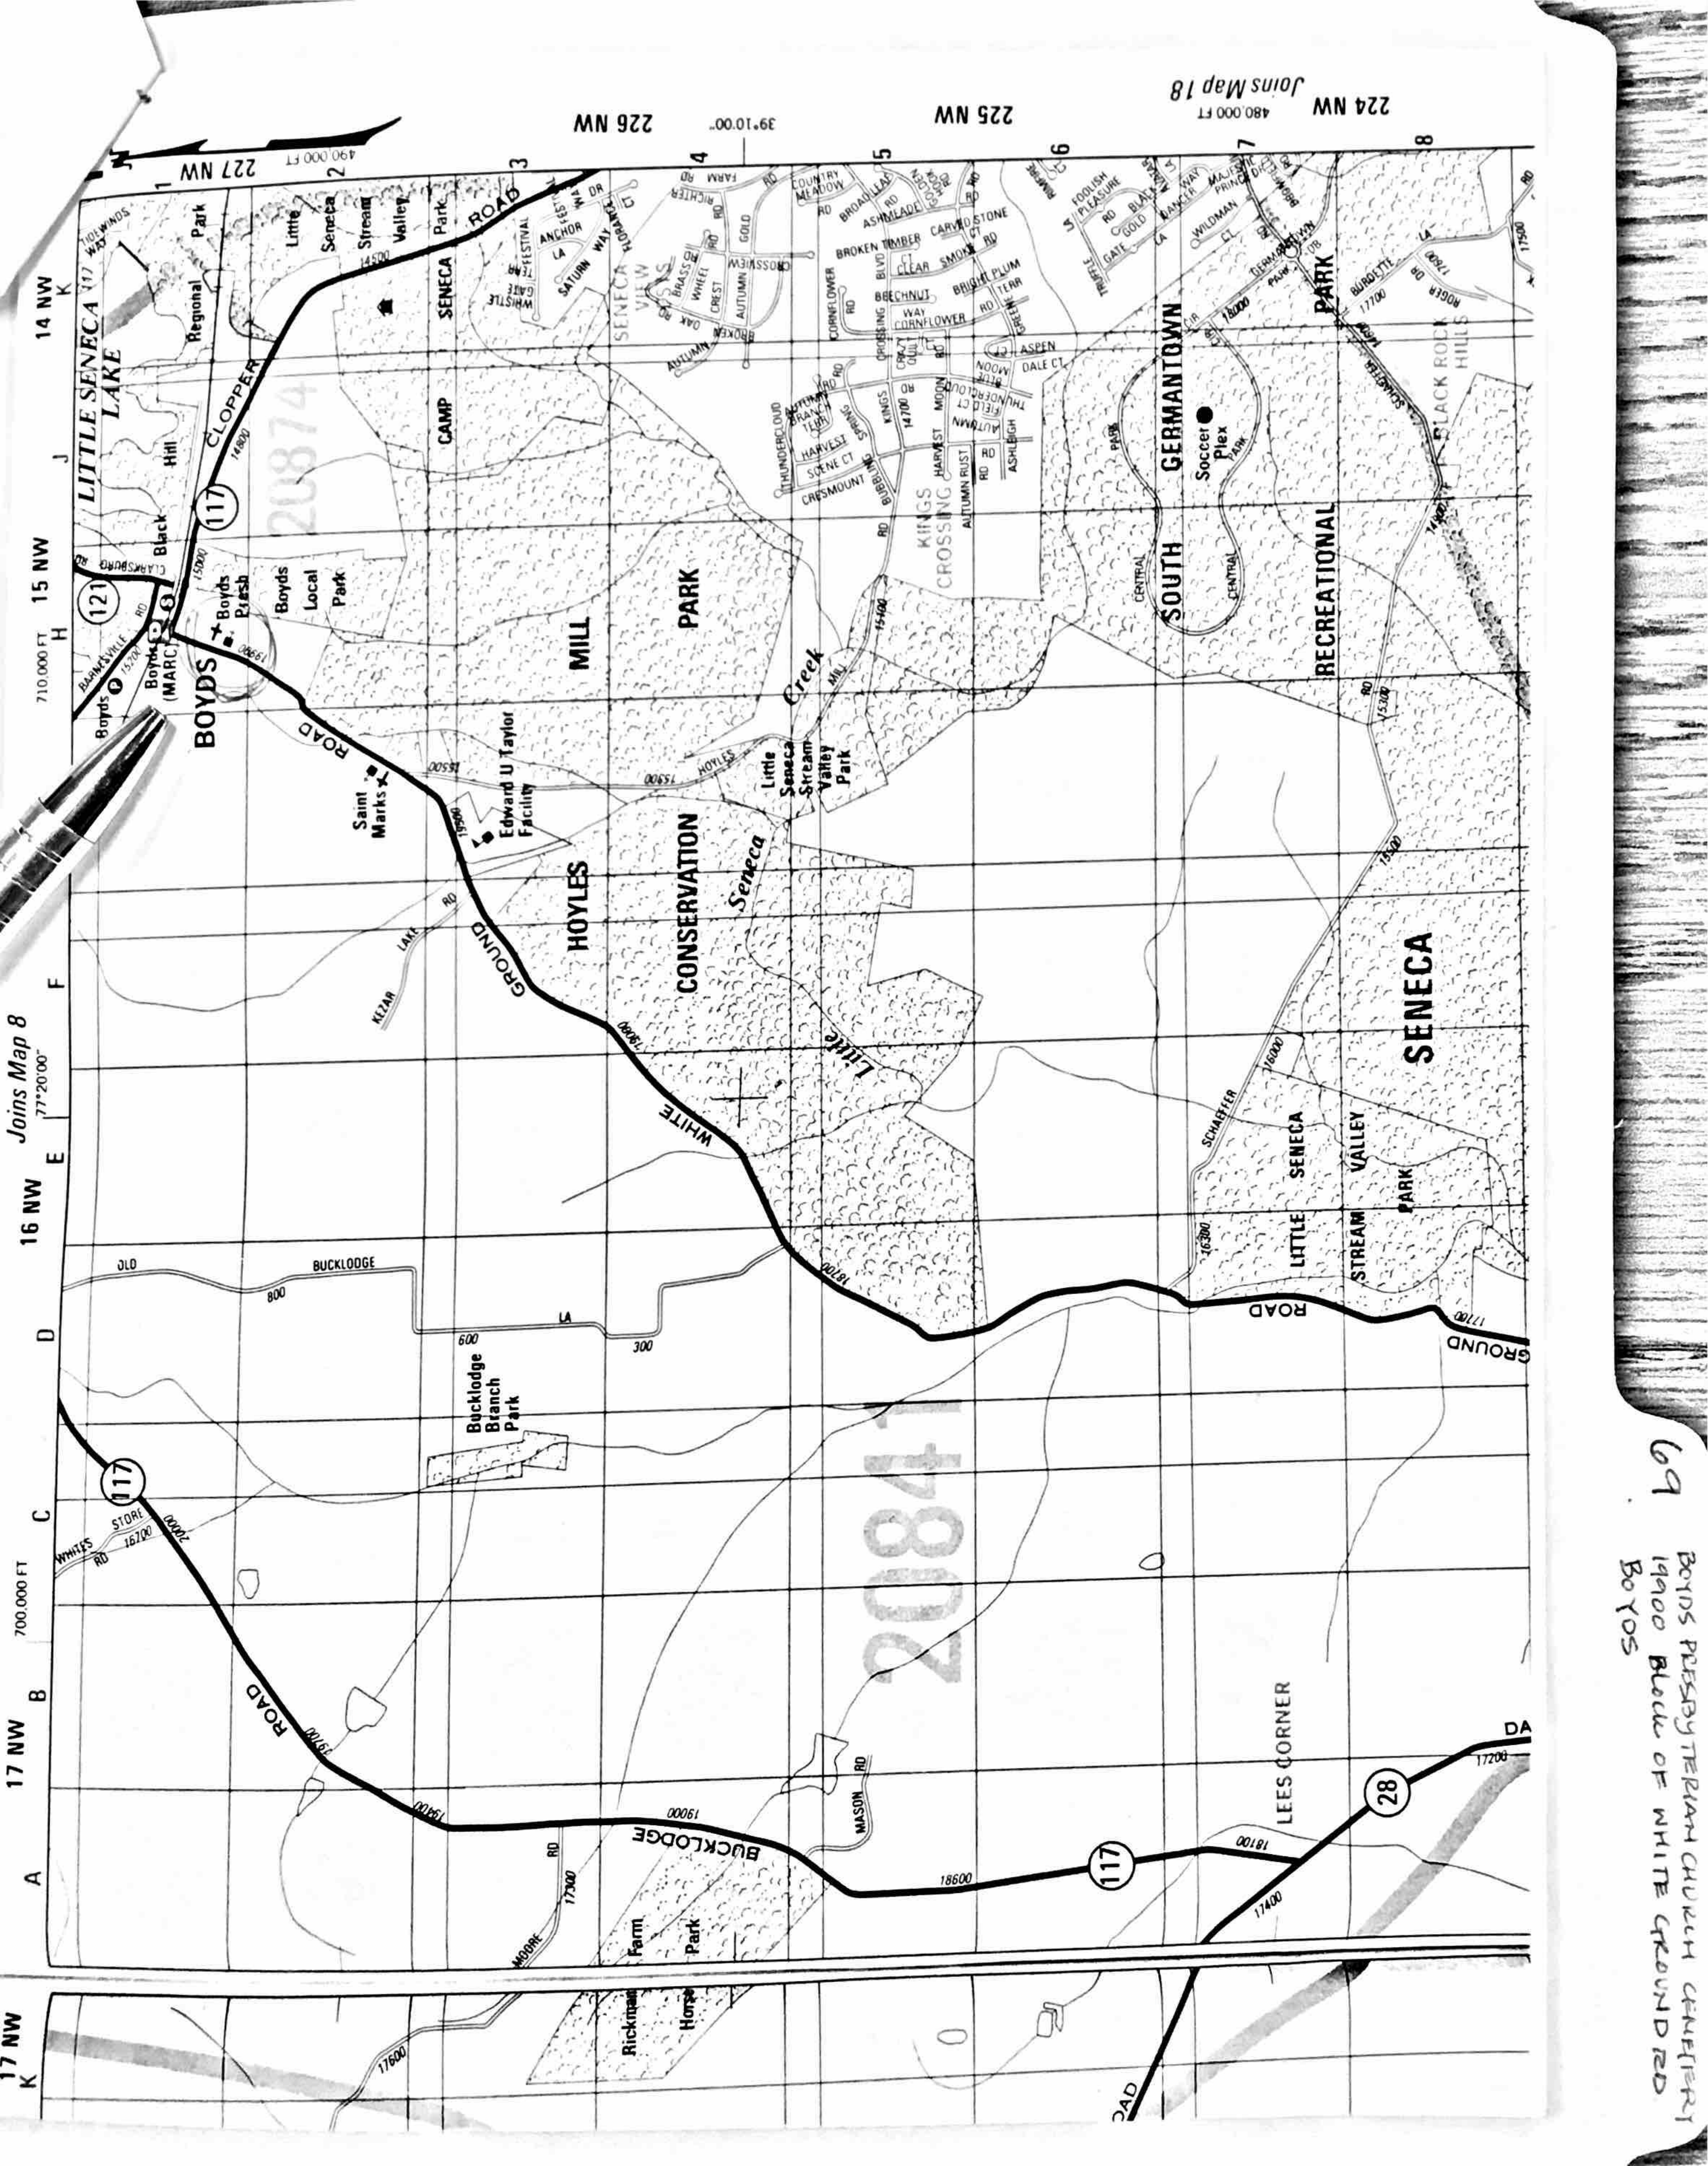

69
BOYDS PRESBYTERIAN CHURCH CEMETERY
1900 BLOCK OF WHITE GROUND RD
BOYDS