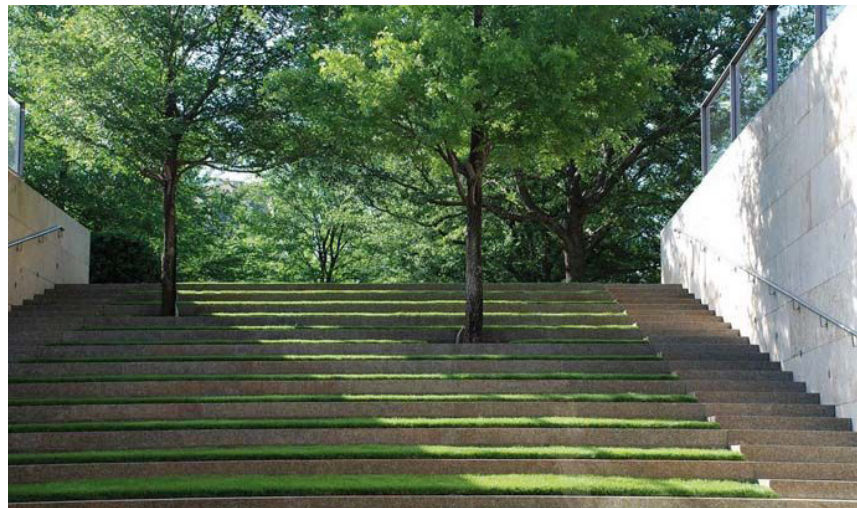

75. Terraced Garden Area (Recreation Element)

Definition An architectural element used to negotiate sloping terrain with a combination of hardscape and landscape.

Design Criteria Provide settings that are suitable for outdoor gatherings and other group activities and community events.

Supply Values

	Tots	Children	Teens	Young Adults	Adults	Seniors
Terraced Garden Area	2	2	2	2	2	2

Examples of outdoor terraced areas suitable for gatherings and other activities.

Top: Nasher Center, Dallas Tx