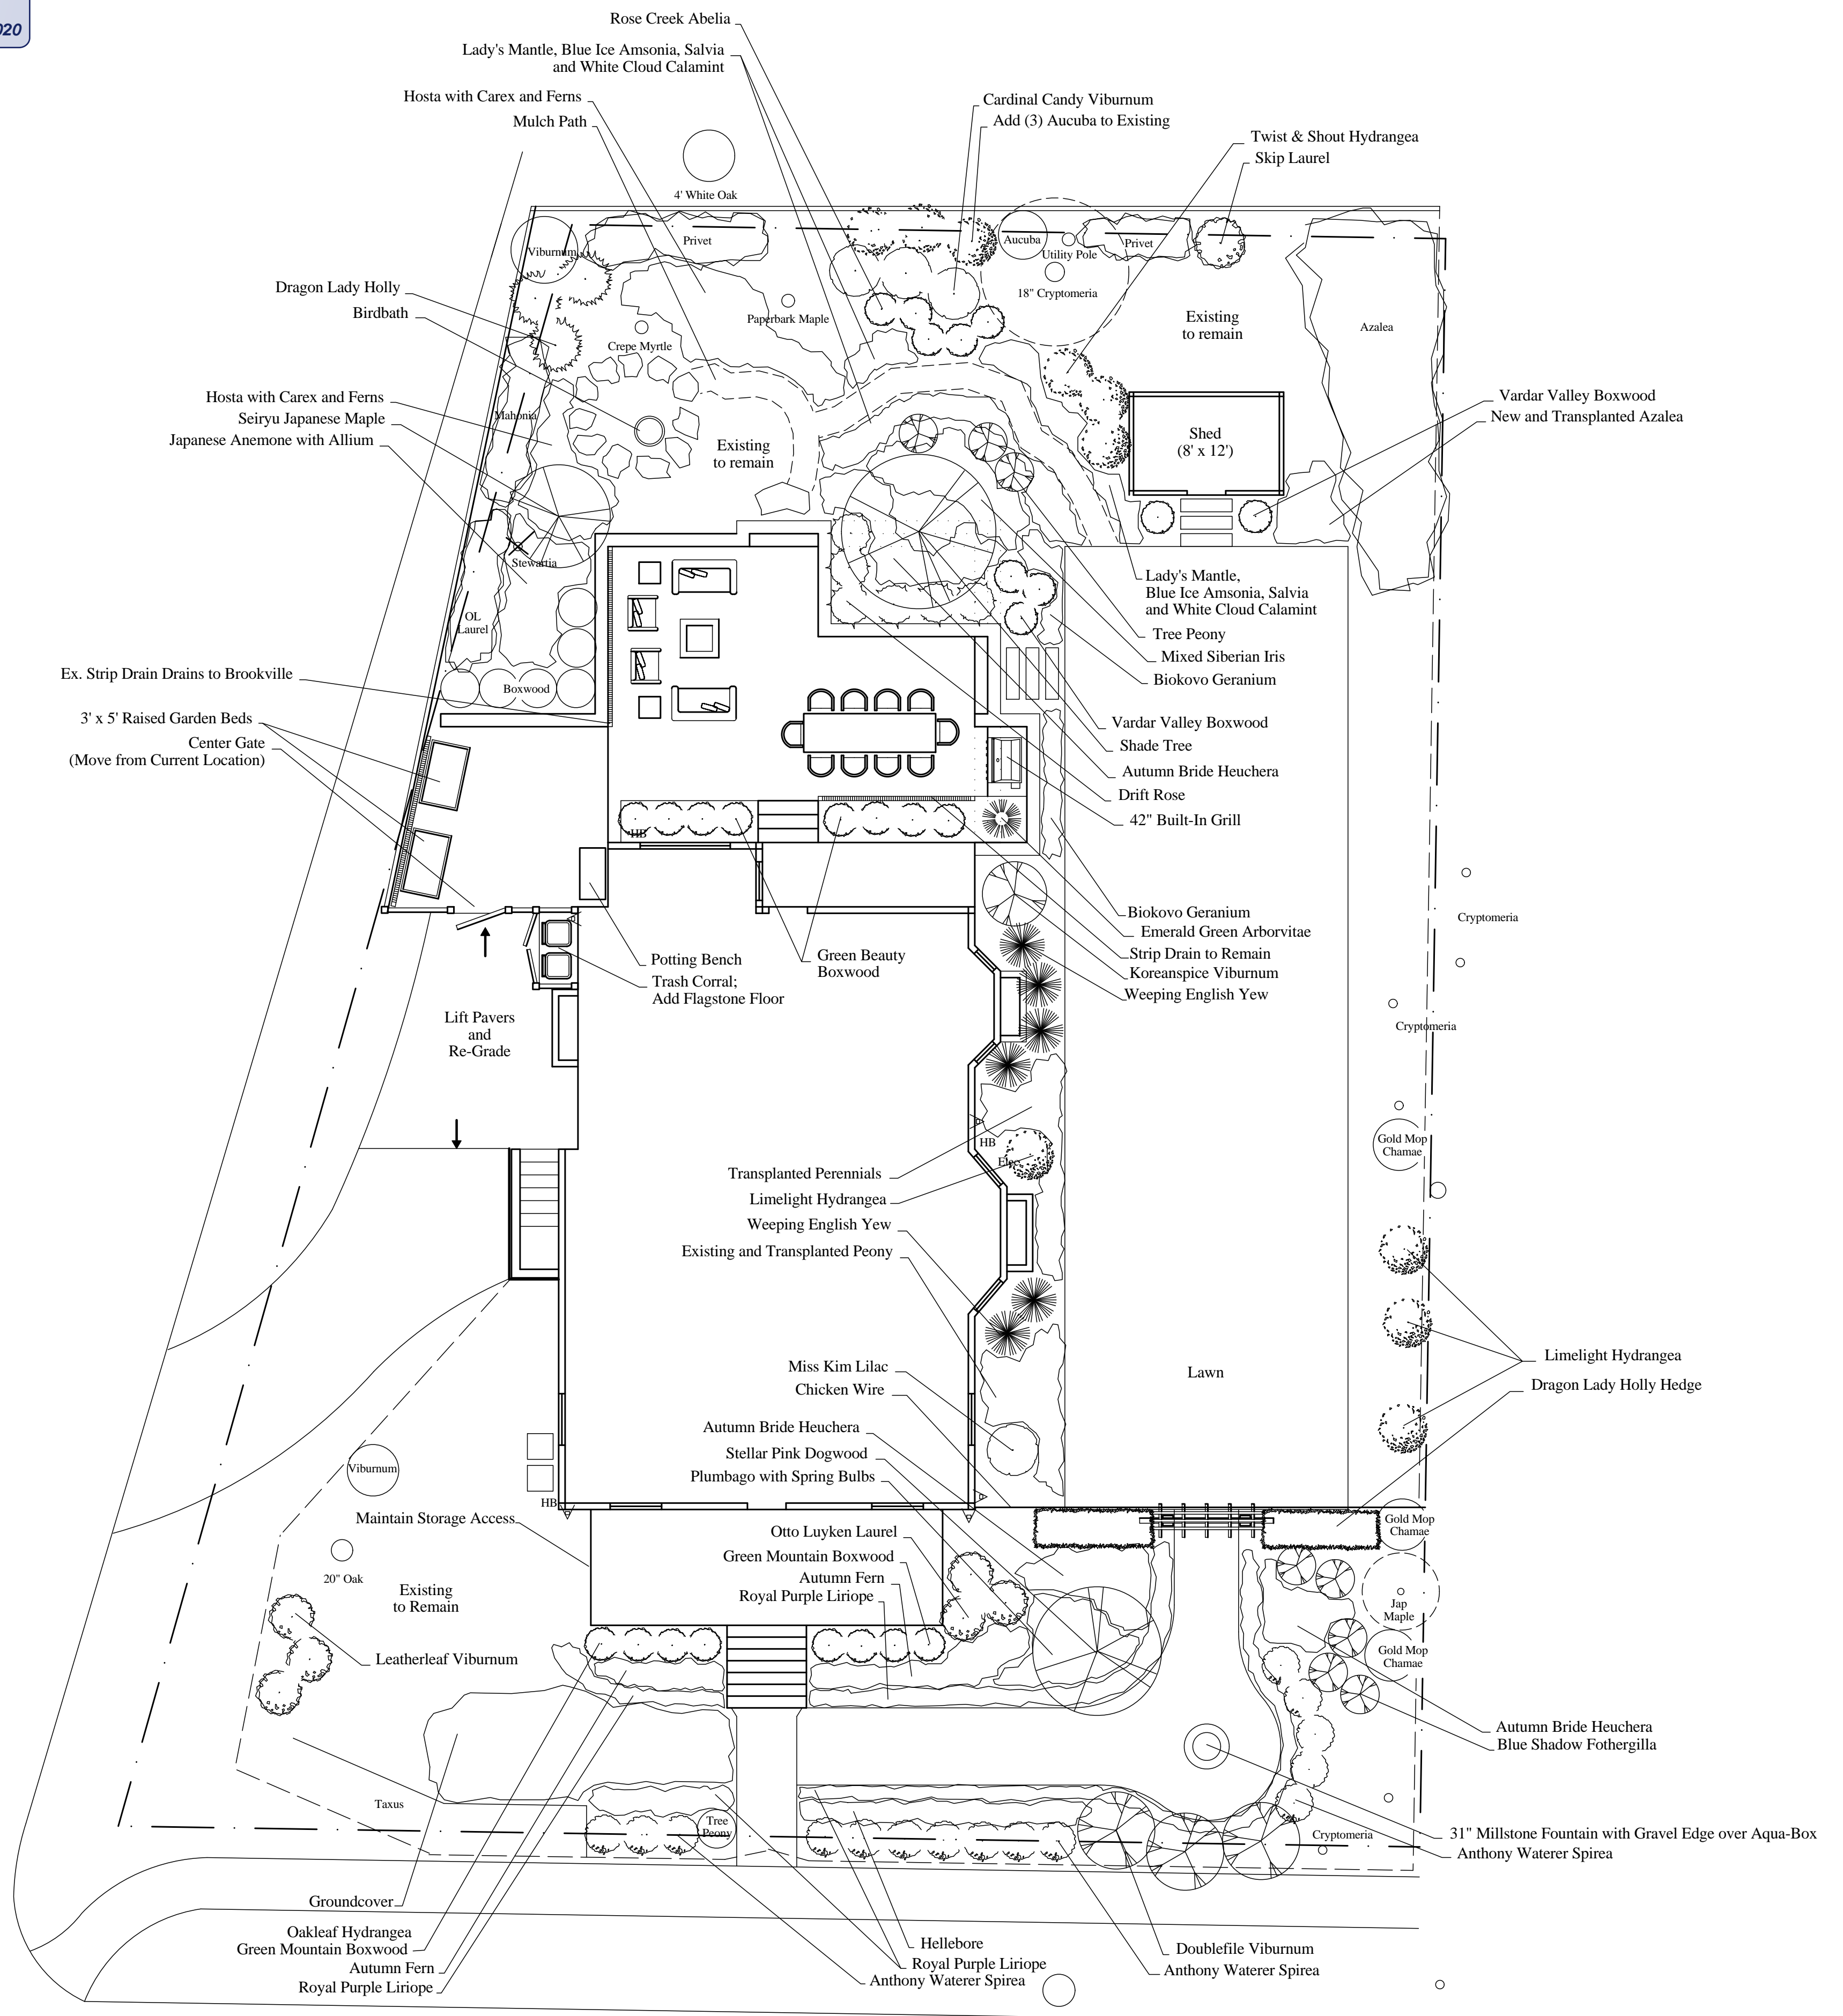

APPROVED
Montgomery County
Historic Preservation Commission

Sandra J. Heiler

REVIEWED
By Dan.Bruechert at 2:09 pm, Nov 10, 2020

**EVERETT
CONROY
& LANDIS**
GARDEN DESIGN

TITLE: PLANTING PLAN, Rev

DATE: 6-1-20, 6-26-20, 7-22-20, 9-11-20, 9-30-20

BAUSCH RESIDENCE

12 E Lenox Street
Chevy Chase, MD

SCALE: 1/8" = 1'

NORTH: