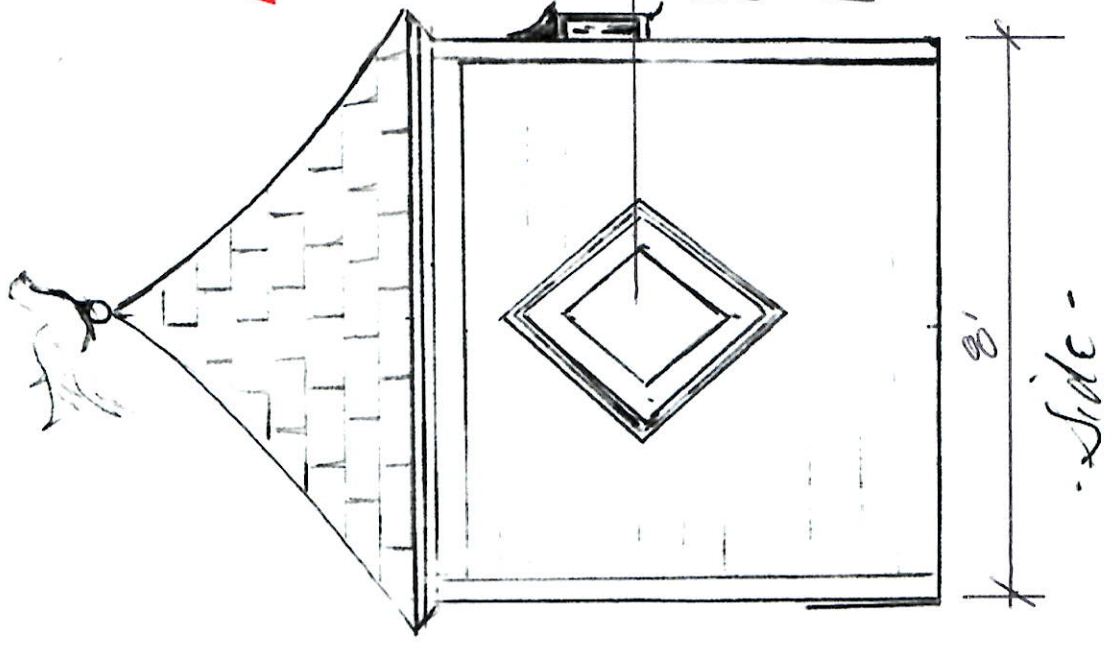

Bausch
Residence
8'x12'
Garden House
two styles
for eaves

APPROVED
Montgomery County
Historic Preservation Commission
Sandra L. Heiler

REVIEWED
By Dan.Bruechert at 2:09 pm, Nov 10, 2020

-Side-

Medallion
fabricated to
match ones
on main
house. (see
photos)

or

Fallbrook Collections
2022

8'
-Side-