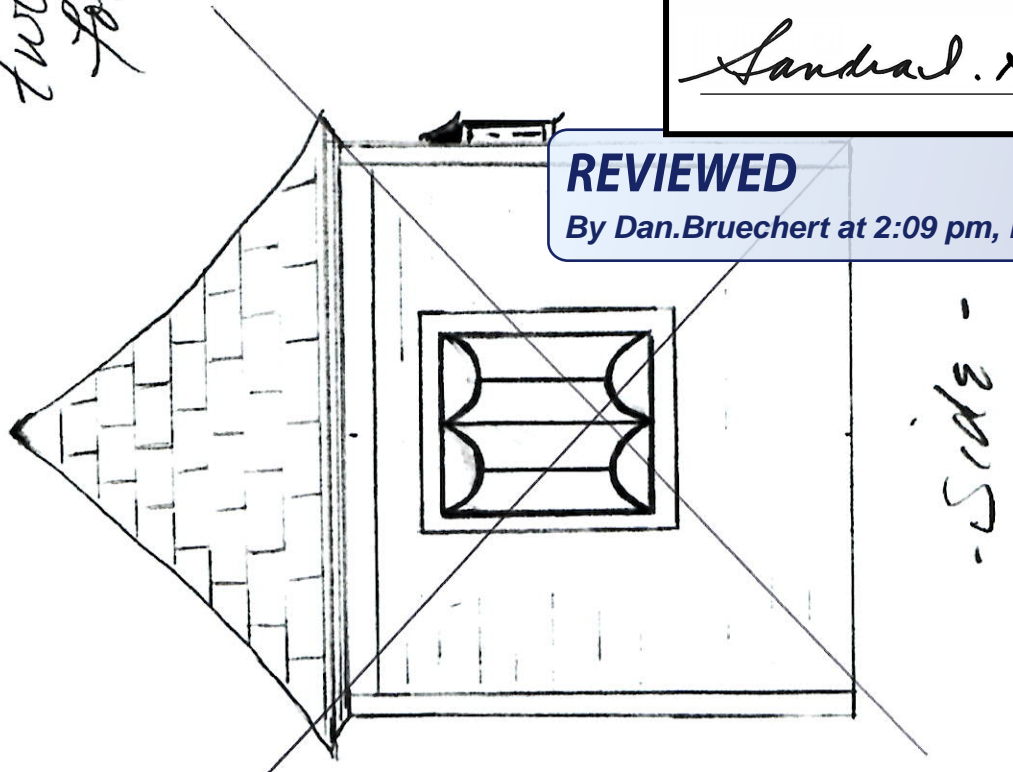

Bausch
Residence
8'x12'
Garden House
two styles
for eaves

APPROVED
Montgomery County
Historic Preservation Commission
Sandra L. Heiler

REVIEWED
By Dan.Bruechert at 2:09 pm, Nov 10, 2020

-Side-

Medallion
fabricated to
match ones
on main
house. (see
photos)

or