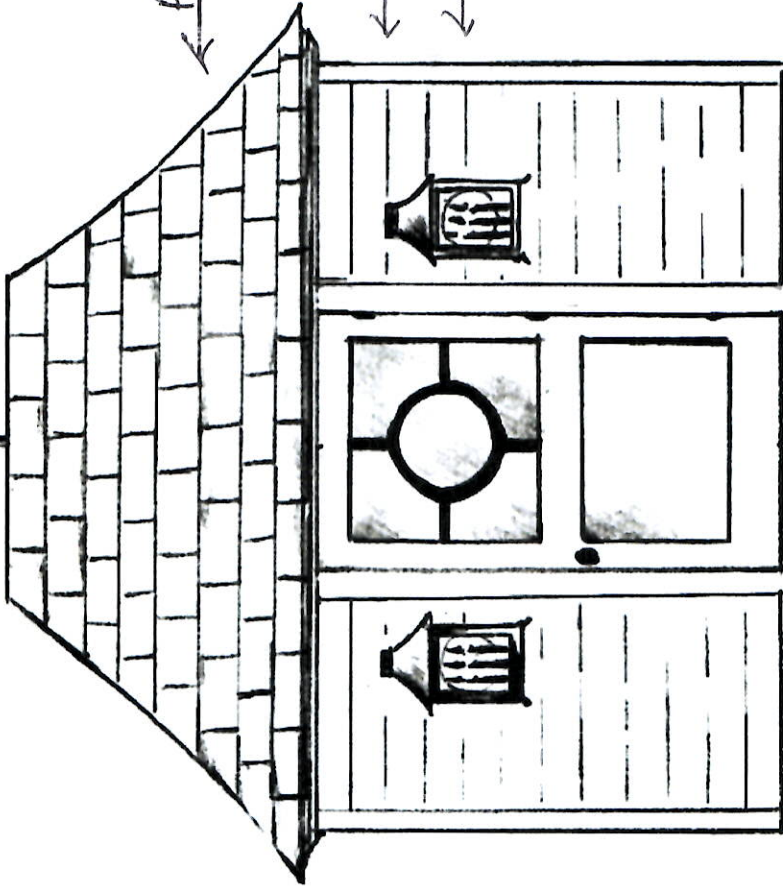

Bausch Residence

8' x 12'

Warden House

Fulbrook Collections

2020 ©

Custom Copper Finish
Photo attached

Asphalt CertainTeed XT25 in Blk.

Custom Door to Match House