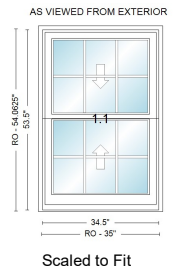

Rough Opening:
35" X 54 1/16"
Frame Size:
34 1/2" X 53 1/2"
Unit Dimension:
36 7/8" X 55 3/16"

Printed By: Steve Davis

Created: 7/14/2020

2020 Pricing

Retail Summary Page 3 of 27

For warranty information please click this link or visit <https://www.kolbewindows.com/resources/warranties>