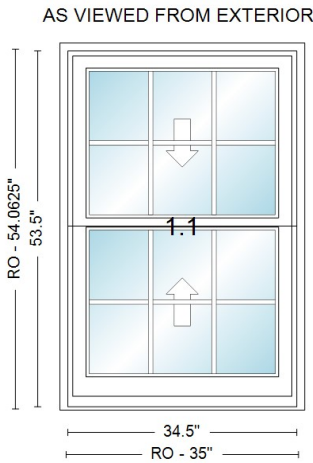

Window and Door Details

Line Number 001-1
Label DOWNSTAIRS
Product Name Heritage Rectangle Double Hung (WDH)
Configured in PK Version 644

Scaled To Fit

Quantity (4)
Cubic Feet 10.19
Unit Price $1,804.41
Extended Price $7,217.64

*** Pricing Details ***

Base Price	$581.59
Lower Glass PDL	$178.60
Upper Glass PDL	$178.60
Screen	$29.70
Non-Standard Size	$136.89
Lower Glass Glass	$3.69
Upper Glass Glass	$3.69
Exterior Finish	$270.55
Screen Prep	$21.00
Interior Finish	$204.97
Extension Jamb	$57.36
Lower Glass Lite Finish	$56.93
Upper Glass Lite Finish	$56.93
Installation Clips	$23.90

*** Notes ***

Manufacturer Note: Number of installation clips applied is configured for a DP20 installation design pressure. Kolbe also recommends adding an additional 1/2" to the standard rough opening.

*** Overall Dimensions ***

Overall Frame Width	34 1/2"
Overall Frame Height	53 1/2"
Overall Rough Opening Width	35"
Overall Rough Opening Height	54 1/16"
Overall Unit Dimension Width	36 7/8"
Overall Unit Dimension Height	55 3/16"

*** Dimensions ***

Call Width	Custom
Call Height	Custom
Individual Frame Width	34 1/2"
Individual Frame Height	53 1/2"
Glass Width	29"
Glass Height	22 17/32"

*** Casing-Jamb-Trim ***

Exterior Casing/Accessories	Standard Brickmould
Back Bevel	No
Sill Nosing	Standard Sill Nosing
Extended Horns	No
Apply Exterior Casing/Accessories	Yes
Back Priming of Casing	No
Back Priming of Frame	No
Jamb Depth	5 5/16"
Jamb Exact	No
Jamb Applied	Yes
Installation Clips	10 1/16" Clips
Kolbe Installation Consulting	No

*** Performance ***

Performance	Standard Performance

*** Unit ***

Unit Type	Complete Unit
Model	Sterling
Production	Current
Sash Material	Wood
Basic Jamb Profile	Beveled

*** Glass ***

Glass Thickness	Double Glazed
Glass	Solar Low-E
Glass Spacer	Mill Finish
High Altitude	No
Glass Preserve / Neat Coating	Glass Preserve without Neat Coating
Glazing Bead	Ovolo
Upper Glass - Glass Type	Clear
Upper Glass - Obscure / Opaque Glass	None
Upper Glass	NOT Tempered
Lower Glass - Glass Type	Clear
Lower Glass - Obscure / Opaque Glass	None
Lower Glass	NOT Tempered

*** Lite Divisions - Upper ***

Lite Division	Performance Divided Lites
Bar Profile - Interior	Ovolo
Bar Size	5/8"
Internal Spacers	Mill Finish
Second Bar Size	None
Grid Pattern	Colonial
Colonial Division	3W2H

Printed By: Steve Davis

Created: 7/14/2020

This report does not include Non-Kolbe Items

2020 Pricing

Window and Door Details Page 7 of 27

For warranty information please click this link or visit <https://www.kolbewindows.com/resources/warranties>