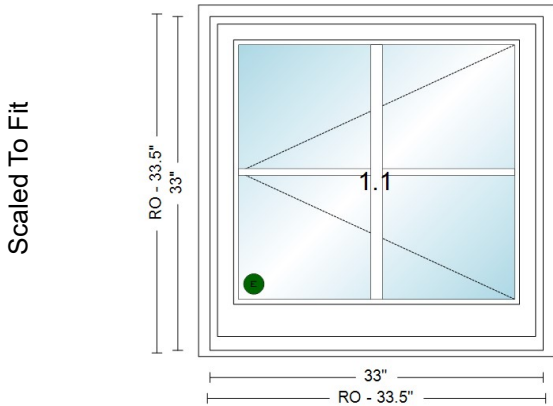

Window and Door Details

Line Number 002-1
Label DOWNSTAIRS
Product Name Heritage Rectangle Inswing Casement (WICS)
Configured in PK Version 644

AS VIEWED FROM EXTERIOR

Quantity (1)
Cubic Feet 5.37
Unit Price $1,487.04
Extended Price $1,487.04

*** Pricing Details ***

Base Price $453.39
PDL $119.07
Non-Standard Size $101.40
Hardware Color -$22.92
Glass $4.35
Exterior Finish $189.76
Casement Unit Multiplier $333.17
Interior Finish $195.55
Extension Jamb $51.42
Lite Finish $37.95
Installation Clips $23.90

*** Notes ***

Manufacturer Note: Opening(s) designated by a circled 'E' meet most national building codes for emergency escape and rescue requirements. Check local codes for product compliance for desired application.

Manufacturer Note: Number of installation clips applied is configured for a DP20 installation design pressure. Kolbe also recommends adding an additional 1/2" to the standard rough opening.

*** Overall Dimensions ***

Overall Frame Width 33"
Overall Frame Height 33"
Overall Rough Opening Width 33 1/2"
Overall Rough Opening Height 33 1/2"
Overall Unit Dimension Width 35 1/4"
Overall Unit Dimension Height 34 47/64"

*** Dimensions ***

Call Width Custom
Call Height Custom
Individual Frame Width 33"
Individual Frame Height 33"
Glass Width 28 5/16"
Glass Height 26 1/8"

*** Casing-Jamb-Trim ***

Exterior Casing/Accessories Standard Brickmould
Back Bevel No
Sill Nosing Standard Sill Nosing
Extended Horns No
Apply Exterior Casing/Accessories Yes
Back Priming of Casing No
Back Priming of Frame No
Jamb Depth 5 5/16"
Jamb Exact No
Installation Clips 10 1/16" Clips
Kolbe Installation Consulting No

*** Performance ***

Performance Standard Performance

*** Unit ***

Unit Type Complete Unit
Model Inswing
Production Current
Clad Profile No
Hinging (Outside View) Left
Sash Material Wood

*** Glass ***

Glass Thickness Double Glazed
Glass Solar Low-E
Glass Spacer Mill Finish
High Altitude No
Glass Preserve / Neat Coating Glass Preserve without Neat Coating
Glazing Bead Ovolo
Glass Type Clear
Obscure / Opaque Glass None
NOT Tempered

*** Lite Divisions ***

Lite Division Performance Divided Lites
Bar Profile - Interior Ovolo
Bar Size 5/8"
Internal Spacers Mill Finish
Second Bar Size 1 1/8"
Grid Pattern Colonial
Colonial Division 2W2H
Grille Division Type Specified
Horizontal Bar Size 1 5/8"
Vertical Bar Size 1 1 1/8"