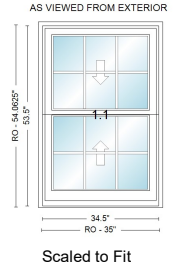

003 CHILD'S BED 1

EA (1)

$1,804.41 $1,804.41

PERFORMANCE: Standard Performance

UNIT - Heritage Rectangle Double Hung - Complete Unit, Sterling, Wood Sash, Basic Jamb Profile: Beveled, Even Split, 5/8" Performance Divided Lites, Second Bar Size: 0", Bar Profile - Interior: Ovolo, Mill Finish Spacers

GLASS: Glass Thickness: Double Glazed, Solar Low-E, Mill Finish Spacer, Glass Preserve / Neat Coating: Glass Preserve without Neat Coating, Ovolo Glazing Bead

HARDWARE-ACCESSORIES: Lock Style: Signature, Clay (Rustic) Hardware, Screen: Half Screen, BetterVue Fiberglass Screen, Jambliner: Beige

CASING-JAMBS-TRIM: Standard Brickmould , Standard Sill Nosing , Apply Exterior Casing/Accessories, 5 5/16" Jambs, Jambs Applied, 10 1/16" Clips

SPECIES-FINISH-COLOR: Leave All Pine, Exterior Frame Finish: K-Kron2, Exterior Sash Finish: K-Kron2, Match All Exterior Colors, Ultra Pure White Exterior, Colored Prefinish Interior Frame, Colored Prefinish Interior Sash, Match All Interior Colors, Ultra Pure White Interior, Jambliner Cover: Wood Wrapped, Vertical Weatherstrip Color: Beige, Standard Fingerjoints

MANUFACTURER NOTES:

Number of installation clips applied is configured for a DP20 installation design pressure. Kolbe also recommends adding an additional 1/2" to the standard rough opening.

Rough Opening:
35" X 54 1/16"
Frame Size:
34 1/2" X 53 1/2"
Unit Dimension:
36 7/8" X 55 3/16"

004 CHILD'S BED 2

EA (1)

$1,804.41 $1,804.41

PERFORMANCE: Standard Performance

UNIT - Heritage Rectangle Double Hung - Complete Unit, Sterling, Wood Sash, Basic Jamb Profile: Beveled, Even Split, 5/8" Performance Divided Lites, Second Bar Size: 0", Bar Profile - Interior: Ovolo, Mill Finish Spacers

GLASS: Glass Thickness: Double Glazed, Solar Low-E, Mill Finish Spacer, Glass Preserve / Neat Coating: Glass Preserve without Neat Coating, Ovolo Glazing Bead

HARDWARE-ACCESSORIES: Lock Style: Signature, Clay (Rustic) Hardware, Screen: Half Screen, BetterVue Fiberglass Screen, Jambliner: Beige

CASING-JAMBS-TRIM: Standard Brickmould , Standard Sill Nosing , Apply Exterior Casing/Accessories, 5 5/16" Jambs, Jambs Applied, 10 1/16" Clips

SPECIES-FINISH-COLOR: Leave All Pine, Exterior Frame Finish: K-Kron2, Exterior Sash Finish: K-Kron2, Match All Exterior Colors, Ultra Pure White Exterior, Colored Prefinish Interior Frame, Colored Prefinish Interior Sash, Match All Interior Colors, Ultra Pure White Interior, Jambliner Cover: Wood Wrapped, Vertical Weatherstrip Color: Beige, Standard Fingerjoints

MANUFACTURER NOTES:

Number of installation clips applied is configured for a DP20 installation design pressure. Kolbe also recommends adding an additional 1/2" to the standard rough opening.