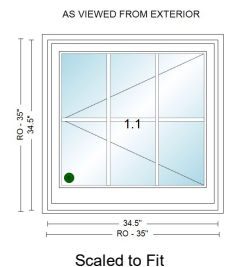

Rough Opening:
35" X 35"
Frame Size:
34 1/2" X 34 1/2"
Unit Dimension:
36 3/4" X 36 15/64"

Printed By: Steve Davis

Created: 7/14/2020

2020 Pricing

Retail Summary Page 5 of 27

For warranty information please click this link or visit <https://www.kolbewindows.com/resources/warranties>