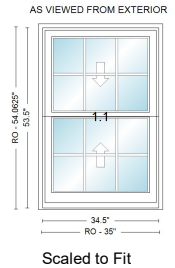

007 UPSTAIRS BATH

EA (1)

$1,804.41 $1,804.41

PERFORMANCE: Standard Performance

UNIT - Heritage Rectangle Double Hung - Complete Unit, Sterling, Wood Sash, Basic Jamb Profile: Beveled, Even Split, 5/8" Performance Divided Lites, Second Bar Size: 0", Bar Profile - Interior: Ovolo, Mill Finish Spacers

GLASS: Glass Thickness: Double Glazed, Solar Low-E, Mill Finish Spacer, Glass Preserve / Neat Coating: Glass Preserve without Neat Coating, Ovolo Glazing Bead

HARDWARE-ACCESSORIES: Lock Style: Signature, Clay (Rustic) Hardware, Screen: Half Screen, BetterVue Fiberglass Screen, Jambliner: Beige

CASING-JAMBS-TRIM: Standard Brickmould , Standard Sill Nosing , Apply Exterior Casing/Accessories, 5 5/16" Jambs, Jambs Applied, 10 1/16" Clips

SPECIES-FINISH-COLOR: Leave All Pine, Exterior Frame Finish: K-Kron2, Exterior Sash Finish: K-Kron2, Match All Exterior Colors, Ultra Pure White Exterior, Colored Prefinish Interior Frame, Colored Prefinish Interior Sash, Match All Interior Colors, Ultra Pure White Interior, Jambliner Cover: Wood Wrapped, Vertical Weatherstrip Color: Beige, Standard Fingerjoints

MANUFACTURER NOTES:

Number of installation clips applied is configured for a DP20 installation design pressure. Kolbe also recommends adding an additional 1/2" to the standard rough opening.

Rough Opening:
35" X 54 1/16"
Frame Size:
34 1/2" X 53 1/2"
Unit Dimension:
36 7/8" X 55 3/16"

008 BASEMENT

EA (1)

$1,643.26 $1,643.26

PERFORMANCE: Standard Performance

UNIT - Heritage Rectangle Inswing Casement - Complete Unit, Inswing, Hinging (Outside View): Left, Wood Sash, 5/8" Performance Divided Lites, Second Bar Size: 0", Bar Profile - Interior: Ovolo, Mill Finish Spacers

GLASS: Glass Thickness: Double Glazed, Solar Low-E, Mill Finish Spacer, Glass Preserve / Neat Coating: Glass Preserve without Neat Coating, Ovolo Glazing Bead

HARDWARE-ACCESSORIES: Multi-Point Lock, Antique Brass Hardware, Antique Brass Hinges, BetterVue Fiberglass Screen

CASING-JAMBS-TRIM: Standard Brickmould , Standard Sill Nosing , Apply Exterior Casing/Accessories, 5 5/16" Jambs, 10 1/16" Clips

SPECIES-FINISH-COLOR: Leave All Pine, Exterior Frame Finish: K-Kron2, Exterior Sash Finish: K-Kron2, Match All Exterior Colors, Ultra Pure White Exterior, Colored Prefinish Interior Frame, Colored Prefinish Interior Sash, Match All Interior Colors, Ultra Pure White Interior, Beige Weatherstrip, Standard Fingerjoints

MANUFACTURER NOTES:

Opening(s) designated by a circled 'E' meet most national building codes for emergency escape and rescue requirements. Check local codes for product compliance for desired application., Number of installation clips applied is configured for a DP20 installation design pressure. Kolbe also recommends adding an additional 1/2" to the standard rough opening.