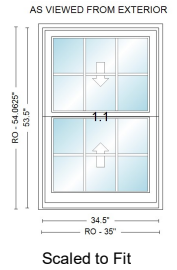

005 ADULT BED

EA (1)

$1,804.41 $1,804.41

PERFORMANCE: Standard Performance

UNIT - Heritage Rectangle Double Hung - Complete Unit, Sterling, Wood Sash, Basic Jamb Profile: Beveled, Even Split, 5/8" Performance Divided Lites, Second Bar Size: 0", Bar Profile - Interior: Ovolo, Mill Finish Spacers

GLASS: Glass Thickness: Double Glazed, Solar Low-E, Mill Finish Spacer, Glass Preserve / Neat Coating: Glass Preserve without Neat Coating, Ovolo Glazing Bead

HARDWARE-ACCESSORIES: Lock Style: Signature, Clay (Rustic) Hardware, Screen: Half Screen, BetterVue Fiberglass Screen, Jambliner: Beige

CASING-JAMBS-TRIM: Standard Brickmould , Standard Sill Nosing , Apply Exterior Casing/Accessories, 5 5/16" Jambs, Jambs Applied, 10 1/16" Clips

SPECIES-FINISH-COLOR: Leave All Pine, Exterior Frame Finish: K-Kron2, Exterior Sash Finish: K-Kron2, Match All Exterior Colors, Ultra Pure White Exterior, Colored Prefinish Interior Frame, Colored Prefinish Interior Sash, Match All Interior Colors, Ultra Pure White Interior, Jambliner Cover: Wood Wrapped, Vertical Weatherstrip Color: Beige, Standard Fingerjoints

MANUFACTURER NOTES:

Number of installation clips applied is configured for a DP20 installation design pressure. Kolbe also recommends adding an additional 1/2" to the standard rough opening.

Rough Opening:
35" X 54 1/16"
Frame Size:
34 1/2" X 53 1/2"
Unit Dimension:
36 7/8" X 55 3/16"

006 ADULT BED

EA (2)

$1,683.45 $3,366.90

PERFORMANCE: Standard Performance

UNIT - Heritage Rectangle Double Hung - Complete Unit, Sterling, Wood Sash, Basic Jamb Profile: Beveled, Even Split, 5/8" Performance Divided Lites, Second Bar Size: 0", Bar Profile - Interior: Ovolo, Mill Finish Spacers

GLASS: Glass Thickness: Double Glazed, Solar Low-E, Mill Finish Spacer, Glass Preserve / Neat Coating: Glass Preserve without Neat Coating, Ovolo Glazing Bead

HARDWARE-ACCESSORIES: Lock Style: Signature, Clay (Rustic) Hardware, Screen: Half Screen, BetterVue Fiberglass Screen, Jambliner: Beige

CASING-JAMBS-TRIM: Standard Brickmould , Standard Sill Nosing , Apply Exterior Casing/Accessories, 5 5/16" Jambs, Jambs Applied, 10 1/16" Clips

SPECIES-FINISH-COLOR: Leave All Pine, Exterior Frame Finish: K-Kron2, Exterior Sash Finish: K-Kron2, Match All Exterior Colors, Ultra Pure White Exterior, Colored Prefinish Interior Frame, Colored Prefinish Interior Sash, Match All Interior Colors, Ultra Pure White Interior, Jambliner Cover: Wood Wrapped, Vertical Weatherstrip Color: Beige, Standard Fingerjoints

MANUFACTURER NOTES:

Number of installation clips applied is configured for a DP20 installation design pressure. Kolbe also recommends adding an additional 1/2" to the standard rough opening.