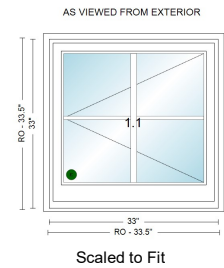

Rough Opening:
33 1/2" X 33 1/2"

Frame Size:
33" X 33"

Unit Dimension:
35 1/4" X 34 47/64"

003 CHILD'S BED 1

EA (1)

\$1,804.41 \$1,804.41

PERFORMANCE: Standard Performance

UNIT - Heritage Rectangle Double Hung - Complete Unit, Sterling, Wood Sash, Basic Jamb Profile: Beveled, Even Split, 5/8" Performance Divided Lites, Second Bar Size: 0", Bar Profile - Interior: Ovolo, Mill Finish Spacers