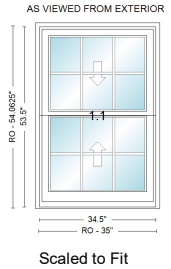

Line	Label	UOM	Quantity	Unit Price	Extended Price

001	DOWNSTAIRS	EA	(4)	$1,804.41	$7,217.64

PERFORMANCE: Standard Performance

UNIT - Heritage Rectangle Double Hung - Complete Unit, Sterling, Wood Sash, Basic Jamb Profile: Beveled, Even Split, 5/8" Performance Divided Lites, Second Bar Size: 0", Bar Profile - Interior: Ovolo, Mill Finish Spacers

GLASS: Glass Thickness: Double Glazed, Solar Low-E, Mill Finish Spacer, Glass Preserve / Neat Coating: Glass Preserve without Neat Coating, Ovolo Glazing Bead

HARDWARE-ACCESSORIES: Lock Style: Signature, Clay (Rustic) Hardware, Screen: Half Screen, BetterVue Fiberglass Screen, Jambliner: Beige

CASING-JAMBS-TRIM: Standard Brickmould , Standard Sill Nosing , Apply Exterior Casing/Accessories, 5 5/16" Jambs, Jambs Applied, 10 1/16" Clips

SPECIES-FINISH-COLOR: Leave All Pine, Exterior Frame Finish: K-Kron2, Exterior Sash Finish: K-Kron2, Match All Exterior Colors, Ultra Pure White Exterior, Colored Prefinish Interior Frame, Colored Prefinish Interior Sash, Match All Interior Colors, Ultra Pure White Interior, Jambliner Cover: Wood Wrapped, Vertical Weatherstrip Color: Beige, Standard Fingerjoints

MANUFACTURER NOTES:

Number of installation clips applied is configured for a DP20 installation design pressure. Kolbe also recommends adding an additional 1/2" to the standard rough opening.

Rough Opening:
35" X 54 1/16"

Frame Size:
34 1/2" X 53 1/2"

Unit Dimension:
36 7/8" X 55 3/16"

002	DOWNSTAIRS	EA	(1)	$1,487.04	$1,487.04

PERFORMANCE: Standard Performance

UNIT - Heritage Rectangle Inswing Casement - Complete Unit, Inswing, Hinging (Outside View): Left, Wood Sash, 5/8" Performance Divided Lites, Second Bar Size: 1 1/8", Bar Profile - Interior: Ovolo, Mill Finish Spacers

GLASS: Glass Thickness: Double Glazed, Solar Low-E, Mill Finish Spacer, Glass Preserve / Neat Coating: Glass Preserve without Neat Coating, Ovolo Glazing Bead

HARDWARE-ACCESSORIES: Multi-Point Lock, Clay (Rustic) Hardware, Bright Brass Hinges, BetterVue Fiberglass Screen

CASING-JAMBS-TRIM: Standard Brickmould , Standard Sill Nosing , Apply Exterior Casing/Accessories, 5 5/16" Jambs, 10 1/16" Clips

SPECIES-FINISH-COLOR: Leave All Pine, Exterior Frame Finish: K-Kron2, Exterior Sash Finish: K-Kron2, Match All Exterior Colors, Ultra Pure White Exterior, Colored Prefinish Interior Frame, Colored Prefinish Interior Sash, Match All Interior Colors, Ultra Pure White Interior, Beige Weatherstrip, Standard Fingerjoints

MANUFACTURER NOTES:

Opening(s) designated by a circled 'E' meet most national building codes for emergency escape and rescue requirements. Check local codes for product compliance for desired application., Number of installation clips applied is configured for a DP20 installation design pressure. Kolbe also recommends adding an additional 1/2" to the standard rough opening.