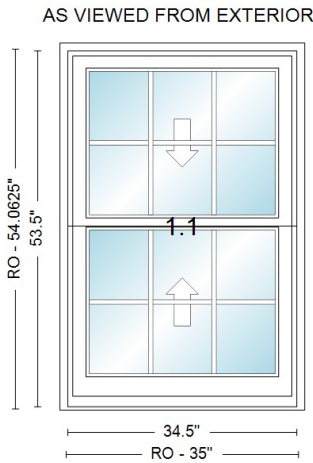

Window and Door Details

Line Number **004-1**
Label **CHILD'S BED 2**
Product Name **Heritage Rectangle Double Hung (WDH)**
Configured in PK Version **644**

Scaled To Fit

Quantity **(1)**
Cubic Feet **10.19**
Unit Price **$1,804.41**
Extended Price **$1,804.41**

*** Pricing Details ***

Base Price	$581.59
Lower Glass PDL	$178.60
Upper Glass PDL	$178.60
Screen	$29.70
Non-Standard Size	$136.89
Lower Glass Glass	$3.69
Upper Glass Glass	$3.69
Exterior Finish	$270.55
Screen Prep	$21.00
Interior Finish	$204.97
Extension Jamb	$57.36
Lower Glass Lite Finish	$56.93
Upper Glass Lite Finish	$56.93
Installation Clips	$23.90

*** Notes ***

Manufacturer Note: Number of installation clips applied is configured for a DP20 installation design pressure. Kolbe also recommends adding an additional 1/2" to the standard rough opening.

*** Overall Dimensions ***

Overall Frame Width	34 1/2"
Overall Frame Height	53 1/2"
Overall Rough Opening Width	35"
Overall Rough Opening Height	54 1/16"
Overall Unit Dimension Width	36 7/8"
Overall Unit Dimension Height	55 3/16"

*** Dimensions ***

Call Width	Custom
Call Height	Custom
Individual Frame Width	34 1/2"
Individual Frame Height	53 1/2"
Glass Width	29"
Glass Height	22 17/32"

*** Casing-Jamb-Trim ***

Exterior Casing/Accessories	Standard Brickmould
Back Bevel	No
Sill Nosing	Standard Sill Nosing
Extended Horns	No
Apply Exterior Casing/Accessories	Yes
Back Priming of Casing	No
Back Priming of Frame	No
Jamb Depth	5 5/16"
Jamb Exact	No
Jamb Applied	Yes
Installation Clips	10 1/16" Clips
Kolbe Installation Consulting	No

*** Performance ***

Performance	Standard Performance

*** Unit ***

Unit Type	Complete Unit
Model	Sterling
Production	Current
Sash Material	Wood
Basic Jamb Profile	Beveled

*** Glass ***

Glass Thickness	Double Glazed
Glass	Solar Low-E
Glass Spacer	Mill Finish
High Altitude	No
Glass Preserve / Neat Coating	Glass Preserve without Neat Coating
Glazing Bead	Ovolo
Upper Glass - Glass Type	Clear
Upper Glass - Obscure / Opaque Glass	None
Upper Glass	NOT Tempered
Lower Glass - Glass Type	Clear
Lower Glass - Obscure / Opaque Glass	None
Lower Glass	NOT Tempered

*** Lite Divisions - Upper ***

Lite Division	Performance Divided Lites
Bar Profile - Interior	Ovolo
Bar Size	5/8"
Internal Spacers	Mill Finish
Second Bar Size	None
Grid Pattern	Colonial
Colonial Divison	3W2H

Printed By: Steve Davis

Created: 7/14/2020

This report does not include Non-Kolbe Items

2020 Pricing

Window and Door Details Page 13 of 27

For warranty information please click this link or visit <https://www.kolbewindows.com/resources/warranties>