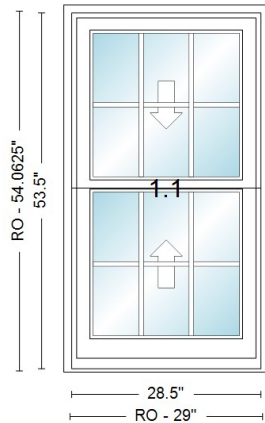

Window and Door Details

Line Number **006-1**
Label **ADULT BED**
Product Name **Heritage Rectangle Double Hung (WDH)**
Configured in PK Version **644**

Scaled To Fit

AS VIEWED FROM EXTERIOR

Quantity **(2)**
Cubic Feet **8.42**
Unit Price **$1,683.45**
Extended Price **$3,366.90**

*** Pricing Details ***

Base Price	$512.06
Lower Glass PDL	$178.60
Upper Glass PDL	$178.60
Screen	$26.80
Non-Standard Size	$136.89
Lower Glass Glass	$2.93
Upper Glass Glass	$2.93
Exterior Finish	$246.50
Screen Prep	$21.00
Interior Finish	$186.86
Extension Jamb	$52.51
Lower Glass Lite Finish	$56.93
Upper Glass Lite Finish	$56.93
Installation Clips	$23.90

*** Notes ***

Manufacturer Note: Number of installation clips applied is configured for a DP20 installation design pressure. Kolbe also recommends adding an additional 1/2" to the standard rough opening.

*** Overall Dimensions ***

Overall Frame Width	28 1/2"
Overall Frame Height	53 1/2"
Overall Rough Opening Width	29"
Overall Rough Opening Height	54 1/16"
Overall Unit Dimension Width	30 7/8"
Overall Unit Dimension Height	55 3/16"

*** Dimensions ***

Call Width	Custom
Call Height	Custom
Individual Frame Width	28 1/2"
Individual Frame Height	53 1/2"
Glass Width	23"
Glass Height	22 17/32"

*** Casing-Jamb-Trim ***

Exterior Casing/Accessories	Standard Brickmould
Back Bevel	No
Sill Nosing	Standard Sill Nosing
Extended Horns	No
Apply Exterior Casing/Accessories	Yes
Back Priming of Casing	No
Back Priming of Frame	No
Jamb Depth	5 5/16"
Jamb Exact	No
Jamb Applied	Yes
Installation Clips	10 1/16" Clips
Kolbe Installation Consulting	No

*** Performance ***

Performance	Standard Performance

*** Unit ***

Unit Type	Complete Unit
Model	Sterling
Production	Current
Sash Material	Wood
Basic Jamb Profile	Beveled

*** Glass ***

Glass Thickness	Double Glazed
Glass	Solar Low-E
Glass Spacer	Mill Finish
High Altitude	No
Glass Preserve / Neat Coating	Glass Preserve without Neat Coating
Glazing Bead	Ovolo
Upper Glass - Glass Type	Clear
Upper Glass - Obscure / Opaque Glass	None
Upper Glass	NOT Tempered
Lower Glass - Glass Type	Clear
Lower Glass - Obscure / Opaque Glass	None
Lower Glass	NOT Tempered

*** Lite Divisions - Upper ***

Lite Division	Performance Divided Lites
Bar Profile - Interior	Ovolo
Bar Size	5/8"
Internal Spacers	Mill Finish
Second Bar Size	None
Grid Pattern	Colonial
Colonial Division	3W2H

Printed By: Steve Davis

Created: 7/14/2020

This report does not include Non-Kolbe Items

2020 Pricing

Window and Door Details Page 17 of 27

For warranty information please click this link or visit <https://www.kolbewindows.com/resources/warranties>