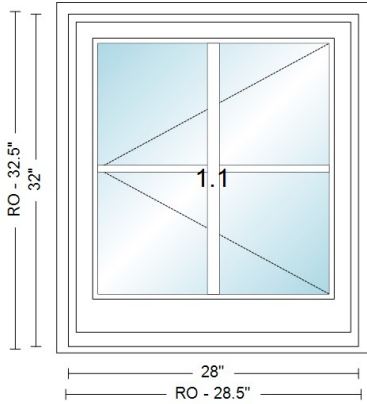

Window and Door Details

Line Number 009-1
Label DOWNSTAIRS
Product Name Heritage Rectangle Inswing Casement (WICS)
Configured in PK Version 644

AS VIEWED FROM EXTERIOR

Scaled To Fit

Quantity (1)
Cubic Feet 4.42
Unit Price $1,430.72
Extended Price $1,430.72

*** Pricing Details ***

Base Price $426.59
PDL $119.07
Non-Standard Size $101.40
Hardware Color $11.99
Glass $3.48
Hinge Color $8.76
Exterior Finish $171.76
Casement Unit Multiplier $317.23
Interior Finish $162.96
Extension Jamb $45.63
Lite Finish $37.95
Installation Clips $23.90

*** Notes ***

Manufacturer Note: Number of installation clips applied is configured for a DP20 installation design pressure. Kolbe also recommends adding an additional 1/2" to the standard rough opening.

*** Overall Dimensions ***

Overall Frame Width 28"
Overall Frame Height 32"
Overall Rough Opening Width 28 1/2"
Overall Rough Opening Height 32 1/2"
Overall Unit Dimension Width 30 1/4"
Overall Unit Dimension Height 33 47/64"

*** Dimensions ***

Call Width Custom
Call Height Custom

Individual Frame Width 28"
Individual Frame Height 32"
Glass Width 23 5/16"
Glass Height 25 1/8"

*** Casing-Jamb-Trim ***

Exterior Casing/Accessories Standard Brickmould
Back Bevel No
Sill Nosing Standard Sill Nosing
Extended Horns No
Apply Exterior Casing/Accessories Yes
Back Priming of Casing No
Back Priming of Frame No
Jamb Depth 5 5/16"
Jamb Exact No
Installation Clips 10 1/16" Clips
Kolbe Installation Consulting No

*** Performance ***

Performance Standard Performance
Unit Type Complete Unit
Model Inswing
Production Current
Clad Profile No
Hinging (Outside View) Left
Sash Material Wood

*** Glass ***

Glass Thickness Double Glazed
Glass Solar Low-E
Glass Spacer Mill Finish
High Altitude No
Glass Preserve / Neat Coating Glass Preserve without Neat Coating
Glazing Bead Ovolo
Glass Type Clear
Obscure / Opaque Glass None
NOT Tempered

*** Lite Divisions ***

Lite Division Performance Divided Lites
Bar Profile - Interior Ovolo
Bar Size 5/8"
Internal Spacers Mill Finish
Second Bar Size 1 1/8"
Grid Pattern Colonial
Colonial Division 2W2H
Grille Division Type Specified
Horizontal Bar Size 1 5/8"
Vertical Bar Size 1 1 1/8"

*** Hardware-Accessories ***

Window Hardware Multi-Point Lock
Hardware Color Antique Brass