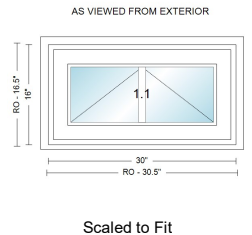

Rough Opening: 30 1/2" X 16 1/2"
Frame Size: 30" X 16"
Unit Dimension: 32 1/2" X 18"