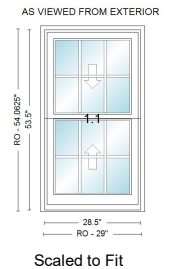

Rough Opening:
29" X 54 1/16"
Frame Size:
28 1/2" X 53 1/2"
Unit Dimension:
30 7/8" X 55 3/16"

Printed By: Steve Davis

Created: 7/14/2020

2020 Pricing

Retail Summary Page 4 of 27

For warranty information please click this link or visit <https://www.kolbewindows.com/resources/warranties>