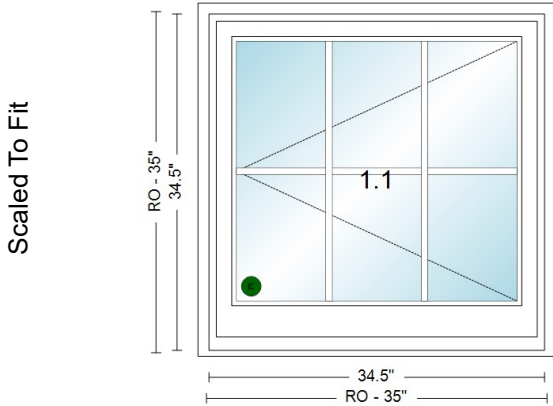

Window and Door Details

Line Number 008-1
Label BASEMENT
Product Name Heritage Rectangle Inswing Casement (WICS)
Configured in PK Version 644

AS VIEWED FROM EXTERIOR

Quantity (1)
Cubic Feet 5.87
Unit Price $1,643.26
Extended Price $1,643.26

*** Pricing Details ***

Base Price	$468.60
PDL	$178.60
Non-Standard Size	$101.40
Hardware Color	$11.99
Glass	$4.67
Hinge Color	$8.76
Exterior Finish	$198.85
Casement Unit Multiplier	$342.58
Interior Finish	$195.55
Extension Jamb	$51.42
Lite Finish	$56.93
Installation Clips	$23.90

*** Notes ***

Manufacturer Note: Opening(s) designated by a circled 'E' meet most national building codes for emergency escape and rescue requirements. Check local codes for product compliance for desired application.

Manufacturer Note: Number of installation clips applied is configured for a DP20 installation design pressure. Kolbe also recommends adding an additional 1/2" to the standard rough opening.

*** Overall Dimensions ***

Overall Frame Width	34 1/2"
Overall Frame Height	34 1/2"
Overall Rough Opening Width	35"
Overall Rough Opening Height	35"
Overall Unit Dimension Width	36 3/4"
Overall Unit Dimension Height	36 15/64"

*** Dimensions ***

Call Width	Custom
Call Height	Custom
Individual Frame Width	34 1/2"
Individual Frame Height	34 1/2"
Glass Width	29 13/16"
Glass Height	27 5/8"

*** Casing-Jamb-Trim ***

Exterior Casing/Accessories	Standard Brickmould
Back Bevel	No
Sill Nosing	Standard Sill Nosing
Extended Horns	No
Apply Exterior Casing/Accessories	Yes
Back Priming of Casing	No
Back Priming of Frame	No
Jamb Depth	5 5/16"
Jamb Exact	No
Installation Clips	10 1/16" Clips
Kolbe Installation Consulting	No

*** Performance ***

Performance Standard Performance

*** Unit ***

Unit Type	Complete Unit
Model	Inswing
Production	Current
Clad Profile	No
Hinging (Outside View)	Left
Sash Material	Wood

*** Glass ***

Glass Thickness	Double Glazed
Glass	Solar Low-E
Glass Spacer	Mill Finish
High Altitude	No
Glass Preserve / Neat Coating	Glass Preserve without Neat Coating
Glazing Bead	Ovolo
Glass Type	Clear
Obscure / Opaque Glass	None
	NOT Tempered

*** Lite Divisions ***

Lite Division	Performance Divided Lites
Bar Profile - Interior	Ovolo
Bar Size	5/8"
Internal Spacers	Mill Finish
Second Bar Size	None
Grid Pattern	Colonial
Colonial Division	3W2H
Grille Division Type	Specified

*** Hardware-Accessories ***

Window Hardware Multi-Point Lock

Printed By: Steve Davis

Created: 7/14/2020

This report does not include Non-Kolbe Items

2020 Pricing

Window and Door Details Page 21 of 27

For warranty information please click this link or visit <https://www.kolbewindows.com/resources/warranties>