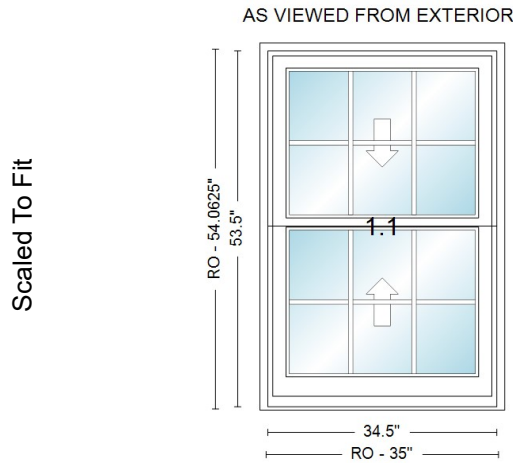

Window and Door Details

Line Number 007-1
Label UPSTAIRS BATH
Product Name Heritage Rectangle Double Hung (WDH)
Configured in PK Version 644

Call Width Custom
Call Height Custom
Individual Frame Width 34 1/2"
Individual Frame Height 53 1/2"
Glass Width 29"
Glass Height 22 17/32"