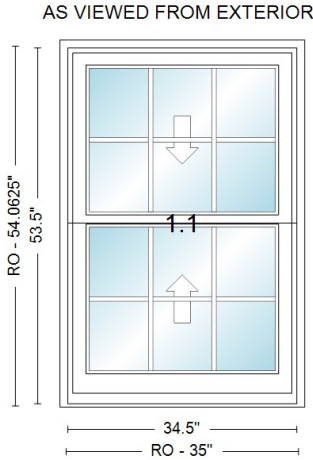

Window and Door Details

Line Number 005-1
Label ADULT BED
Product Name Heritage Rectangle Double Hung (WDH)
Configured in PK Version 644

Scaled To Fit

Quantity (1)
Cubic Feet 10.19
Unit Price $1,804.41
Extended Price $1,804.41

*** Pricing Details ***

Base Price	$581.59
Lower Glass PDL	$178.60
Upper Glass PDL	$178.60
Screen	$29.70
Non-Standard Size	$136.89
Lower Glass Glass	$3.69
Upper Glass Glass	$3.69
Exterior Finish	$270.55
Screen Prep	$21.00
Interior Finish	$204.97
Extension Jamb	$57.36
Lower Glass Lite Finish	$56.93
Upper Glass Lite Finish	$56.93
Installation Clips	$23.90

*** Notes ***

Manufacturer Note: Number of installation clips applied is configured for a DP20 installation design pressure. Kolbe also recommends adding an additional 1/2" to the standard rough opening.

*** Overall Dimensions ***

Overall Frame Width	34 1/2"
Overall Frame Height	53 1/2"
Overall Rough Opening Width	35"
Overall Rough Opening Height	54 1/16"
Overall Unit Dimension Width	36 7/8"
Overall Unit Dimension Height	55 3/16"

*** Dimensions ***

Call Width	Custom
Call Height	Custom
Individual Frame Width	34 1/2"
Individual Frame Height	53 1/2"
Glass Width	29"
Glass Height	22 17/32"

*** Casing-Jamb-Trim ***

Exterior Casing/Accessories	Standard Brickmould
Back Bevel	No
Sill Nosing	Standard Sill Nosing
Extended Horns	No
Apply Exterior Casing/Accessories	Yes
Back Priming of Casing	No
Back Priming of Frame	No
Jamb Depth	5 5/16"
Jamb Exact	No
Jamb Applied	Yes
Installation Clips	10 1/16" Clips
Kolbe Installation Consulting	No

*** Performance ***

Performance	Standard Performance

*** Unit ***

Unit Type	Complete Unit
Model	Sterling
Production	Current
Sash Material	Wood
Basic Jamb Profile	Beveled

*** Glass ***

Glass Thickness	Double Glazed
Glass	Solar Low-E
Glass Spacer	Mill Finish
High Altitude	No
Glass Preserve / Neat Coating	Glass Preserve without Neat Coating
Glazing Bead	Ovolo
Upper Glass - Glass Type	Clear
Upper Glass - Obscure / Opaque Glass	None
Upper Glass	NOT Tempered
Lower Glass - Glass Type	Clear
Lower Glass - Obscure / Opaque Glass	None
Lower Glass	NOT Tempered

*** Lite Divisions - Upper ***

Lite Division	Performance Divided Lites
Bar Profile - Interior	Ovolo
Bar Size	5/8"
Internal Spacers	Mill Finish
Second Bar Size	None
Grid Pattern	Colonial
Colonial Division	3W2H

Printed By: Steve Davis

Created: 7/14/2020

This report does not include Non-Kolbe Items

2020 Pricing

Window and Door Details Page 15 of 27

For warranty information please click this link or visit <https://www.kolbewindows.com/resources/warranties>