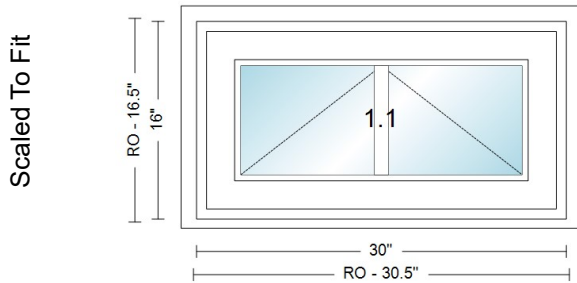

Window and Door Details

Line Number 010-1
Label BASEMENT BATH
Product Name Heritage Rectangle Awning (WAW)
Configured in PK Version 644

Individual Frame Width 30"
Individual Frame Height 16"
Glass Width 23 13/16"
Glass Height 9 13/16"

*** Casing-Jamb-Trim ***

Exterior Casing/Accessories Standard Brickmould
Back Bevel No
Sill Nosing Standard Sill Nosing
Extended Horns No
Apply Exterior Casing/Accessories Yes
Back Priming of Casing No
Back Priming of Frame No
Jamb Depth 5 5/16"
Jamb Exact No
Offset Jamb No Offset
Jamb Applied Yes
Installation Clips 10 1/16" Clips
Kolbe Installation Consulting No

*** Performance ***

Performance Standard Performance

*** Unit ***

Unit Type Complete Unit
Model Push Out
Production Current
Hinging Venting
Sash Material Wood

*** Glass ***

Glass Thickness Double Glazed
Glass Solar Low-E
Glass Spacer Mill Finish
High Altitude No
Glass Preserve / Neat Coating Glass Preserve without Neat Coating
Glazing Bead Ovolo
Glass Type Clear
Obscure / Opaque Glass None
NOT Tempered

*** Lite Divisions ***

Lite Division Performance Divided Lites
Bar Profile - Interior Ovolo
Bar Size 1 1/8"
Internal Spacers Mill Finish
Second Bar Size None
Grid Pattern Colonial
Colonial Division 2W1H
Grille Division Type Specified

*** Hardware-Accessories ***

Window Hardware Single Point Lock
Hardware Color Natural Brass
Screen Swinging Screen

AS VIEWED FROM EXTERIOR

Quantity (1)
Cubic Feet 2.37
Unit Price $1,123.57
Extended Price $1,123.57

*** Pricing Details ***

Base Price $394.73
PDL $59.54
Screen $76.05
Non-Standard Size $130.37
Glass $2.39
Exterior Finish $134.64
Push-Out (Venting) $102.85
Interior Finish $105.74
Extension Jamb $27.78
Lite Finish $18.98
Screen Finish $46.61
Installation Clips $23.90

*** Notes ***

Manufacturer Note: Number of installation clips applied is configured for a DP20 installation design pressure. Kolbe also recommends adding an additional 1/2" to the standard rough opening.

*** Overall Dimensions ***

Overall Frame Width 30"
Overall Frame Height 16"
Overall Rough Opening Width 30 1/2"
Overall Rough Opening Height 16 1/2"
Overall Unit Dimension Width 32 1/2"
Overall Unit Dimension Height 18"

*** Dimensions ***

Call Width Custom
Call Height Custom

Printed By: Steve Davis

Created: 7/14/2020

This report does not include Non-Kolbe Items

2020 Pricing

Window and Door Details Page 25 of 27

For warranty information please click this link or visit <https://www.kolbewindows.com/resources/warranties>