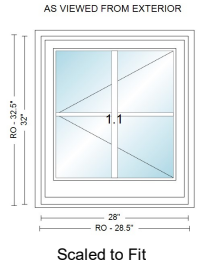

009 DOWNSTAIRS

EA (1)

$1,430.72 $1,430.72

PERFORMANCE: Standard Performance

UNIT - Heritage Rectangle Inswing Casement - Complete Unit, Inswing, Hinging (Outside View): Left, Wood Sash, 5/8" Performance Divided Lites, Second Bar Size: 1 1/8", Bar Profile - Interior: Ovolo, Mill Finish Spacers

GLASS: Glass Thickness: Double Glazed, Solar Low-E, Mill Finish Spacer, Glass Preserve / Neat Coating: Glass Preserve without Neat Coating, Ovolo Glazing Bead

HARDWARE-ACCESSORIES: Multi-Point Lock, Antique Brass Hardware, Antique Brass Hinges, BetterVue Fiberglass Screen

CASING-JAMBS-TRIM: Standard Brickmould , Standard Sill Nosing , Apply Exterior Casing/Accessories, 5 5/16" Jambs, 10 1/16" Clips

SPECIES-FINISH-COLOR: Leave All Pine, Exterior Frame Finish: K-Kron2, Exterior Sash Finish: K-Kron2, Match All Exterior Colors, Ultra Pure White Exterior, Colored Prefinish Interior Frame, Colored Prefinish Interior Sash, Match All Interior Colors, Ultra Pure White Interior, Beige Weatherstrip, Standard Fingerjoints

MANUFACTURER NOTES:

Number of installation clips applied is configured for a DP20 installation design pressure. Kolbe also recommends adding an additional 1/2" to the standard rough opening.

Rough Opening: 28 1/2" X 32 1/2"
Frame Size: 28" X 32"
Unit Dimension: 30 1/4" X 33 47/64"

010 BASEMENT BATH

EA (1)

$1,123.57 $1,123.57

PERFORMANCE: Standard Performance

UNIT - Heritage Rectangle Awning - Complete Unit, Push Out, Hinging: Venting, Wood Sash, 1 1/8" Performance Divided Lites, Second Bar Size: 0", Bar Profile - Interior: Ovolo, Mill Finish Spacers

GLASS: Glass Thickness: Double Glazed, Solar Low-E, Mill Finish Spacer, Glass Preserve / Neat Coating: Glass Preserve without Neat Coating, Ovolo Glazing Bead

HARDWARE-ACCESSORIES: Single Point Lock, Natural Brass Hardware, Screen: Swinging Screen, BetterVue Fiberglass Screen, Screen(s) Applied

CASING-JAMBS-TRIM: Standard Brickmould , Standard Sill Nosing , Apply Exterior Casing/Accessories, 5 5/16" Jambs, Offset Jambs: No Offset, Jambs Applied, 10 1/16" Clips

SPECIES-FINISH-COLOR: Leave All Pine, Exterior Frame Finish: K-Kron2, Exterior Sash Finish: K-Kron2, Match All Exterior Colors, Ultra Pure White Exterior, Colored Prefinish Interior Frame, Colored Prefinish Interior Sash, Match All Interior Colors, Ultra Pure White Interior, Rustic Screen, Screen Finish: Colored Prefinish, Screen Finish Color: Ultra Pure White, Standard Fingerjoints

MANUFACTURER NOTES:

Number of installation clips applied is configured for a DP20 installation design pressure. Kolbe also recommends adding an additional 1/2" to the standard rough opening.